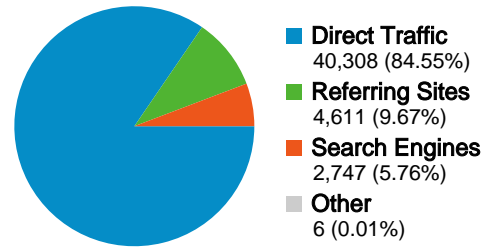

Top Traffic Sources

Sources	Visits	% visits	Keywords	Visits	% visits
(direct) ((none))	40,308	84.55%	puskice	1,653	60.17%
google (organic)	2,628	5.51%	www.puskice.co.yu	140	5.10%
puskice.net (referral)	1,876	3.94%	puskice fon	136	4.95%
puskice.co.yu (referral)	888	1.86%	puskice.co.yu	107	3.90%
fonforum.org (referral)	462	0.97%	puškice	90	3.28%