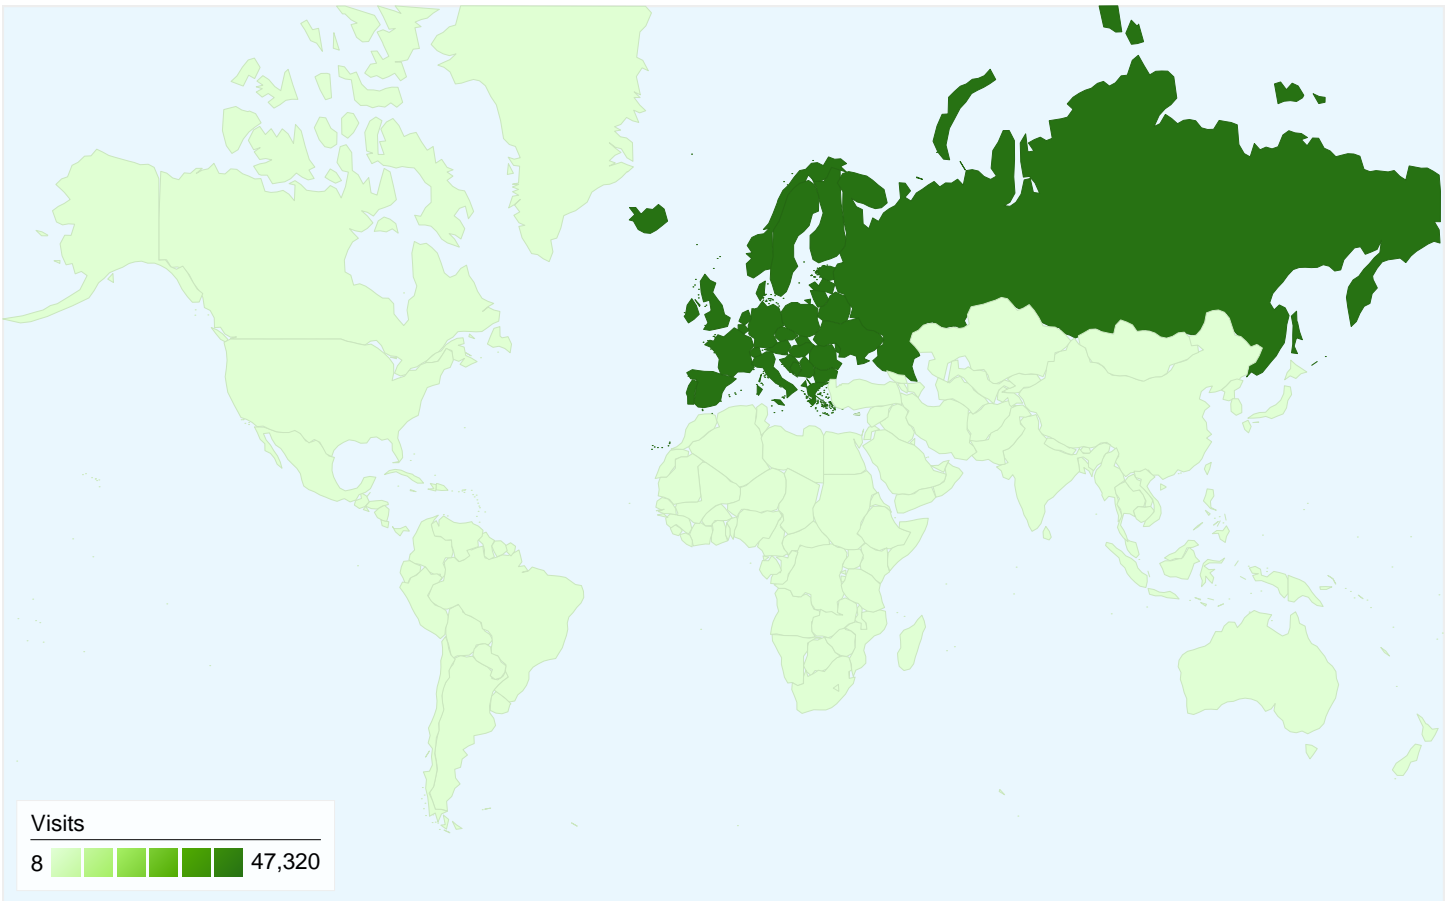

Visitors
12,239

Map Overlay world

Traffic Sources Overview

- **Direct Traffic**
40,308 (84.55%)
- **Referring Sites**
4,611 (9.67%)
- **Search Engines**
2,747 (5.76%)
- **Other**
6 (0.01%)

Content Overview

All traffic sources sent a total of 47,672 visits

84.55% Direct Traffic

9.67% Referring Sites

5.76% Search Engines

Top Traffic Sources

| Sources | Visits | % visits | Keywords | Visits | % visits |
|--------------------------|--------|----------|-------------------|--------|----------|
| (direct) ((none)) | 40,308 | 84.55% | puskice | 1,653 | 60.17% |
| google (organic) | 2,628 | 5.51% | www.puskice.co.yu | 140 | 5.10% |
| puskice.net (referral) | 1,876 | 3.94% | puskice fon | 136 | 4.95% |
| puskice.co.yu (referral) | 888 | 1.86% | puskice.co.yu | 107 | 3.90% |
| fonforum.org (referral) | 462 | 0.97% | puškice | 90 | 3.28% |

47,672 visits came from 5 continents

Site Usage

| Visits 47,672 % of Site Total: 100.00% | Pages/Visit 1.66 Site Avg: 1.66 (0.00%) | Avg. Time on Site 00:01:11 Site Avg: 00:01:11 (0.00%) | % New Visits 19.13% Site Avg: 19.21% (-0.39%) | Bounce Rate 71.74% Site Avg: 71.74% (0.00%) | |
|---|--|--|--|--|-------------|
| Continent | Visits | Pages/Visit | Avg. Time on Site | % New Visits | Bounce Rate |
| Europe | 47,320 | 1.66 | 00:01:12 | 18.84% | 71.77% |
| Americas | 266 | 1.60 | 00:01:12 | 49.62% | 66.92% |
| Asia | 69 | 1.99 | 00:01:10 | 85.51% | 69.57% |
| Oceania | 9 | 1.11 | 00:00:12 | 88.89% | 88.89% |
| Africa | 8 | 1.12 | 00:00:18 | 100.00% | 87.50% |