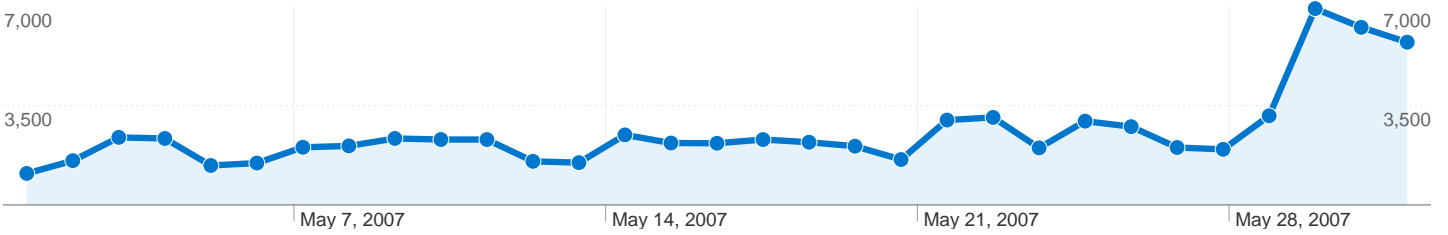

Site Usage

47,672 Visits

79,304 Pageviews

1.66 Pages/Visit

00:01:11 Avg. Time on Site

71.74% Bounce Rate

19.21% % New Visits

Visitors Overview

12,239 people visited this site

47,672 Visits

12,239 Absolute Unique Visitors

79,304 Pageviews

1.66 Average Pageviews

00:01:11 Time on Site

71.74% Bounce Rate

19.14% New Visits

47,672 visits came from 5 continents

Site Usage

| Visits 47,672 % of Site Total: 100.00% | Pages/Visit 1.66 Site Avg: 1.66 (0.00%) | Avg. Time on Site 00:01:11 Site Avg: 00:01:11 (0.00%) | % New Visits 19.13% Site Avg: 19.21% (-0.39%) | Bounce Rate 71.74% Site Avg: 71.74% (0.00%) | |
|---|--|--|--|--|-------------|
| Continent | Visits | Pages/Visit | Avg. Time on Site | % New Visits | Bounce Rate |
| Europe | 47,320 | 1.66 | 00:01:12 | 18.84% | 71.77% |
| Americas | 266 | 1.60 | 00:01:12 | 49.62% | 66.92% |
| Asia | 69 | 1.99 | 00:01:10 | 85.51% | 69.57% |
| Oceania | 9 | 1.11 | 00:00:12 | 88.89% | 88.89% |
| Africa | 8 | 1.12 | 00:00:18 | 100.00% | 87.50% |