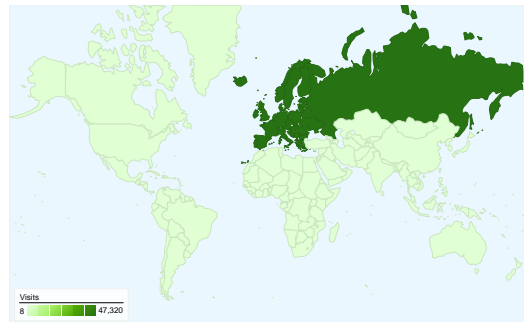

Site Usage

47,672 Visits

79,304 Pageviews

1.66 Pages/Visit

00:01:11 Avg. Time on Site

71.74% Bounce Rate

19.21% % New Visits

Visitors Overview

Visitors
12,239

Map Overlay world

Traffic Sources Overview

- **Direct Traffic**
40,308 (84.55%)
- **Referring Sites**
4,611 (9.67%)
- **Search Engines**
2,747 (5.76%)
- **Other**
6 (0.01%)

Content Overview

12,239 people visited this site

47,672 Visits

12,239 Absolute Unique Visitors

79,304 Pageviews

1.66 Average Pageviews

00:01:11 Time on Site

71.74% Bounce Rate

19.14% New Visits

47,672 visits came from 5 continents

Site Usage

| Visits 47,672 % of Site Total: 100.00% | Pages/Visit 1.66 Site Avg: 1.66 (0.00%) | Avg. Time on Site 00:01:11 Site Avg: 00:01:11 (0.00%) | % New Visits 19.13% Site Avg: 19.21% (-0.39%) | Bounce Rate 71.74% Site Avg: 71.74% (0.00%) | |
|---|--|--|--|--|-------------|
| Continent | Visits | Pages/Visit | Avg. Time on Site | % New Visits | Bounce Rate |
| Europe | 47,320 | 1.66 | 00:01:12 | 18.84% | 71.77% |
| Americas | 266 | 1.60 | 00:01:12 | 49.62% | 66.92% |
| Asia | 69 | 1.99 | 00:01:10 | 85.51% | 69.57% |
| Oceania | 9 | 1.11 | 00:00:12 | 88.89% | 88.89% |
| Africa | 8 | 1.12 | 00:00:18 | 100.00% | 87.50% |