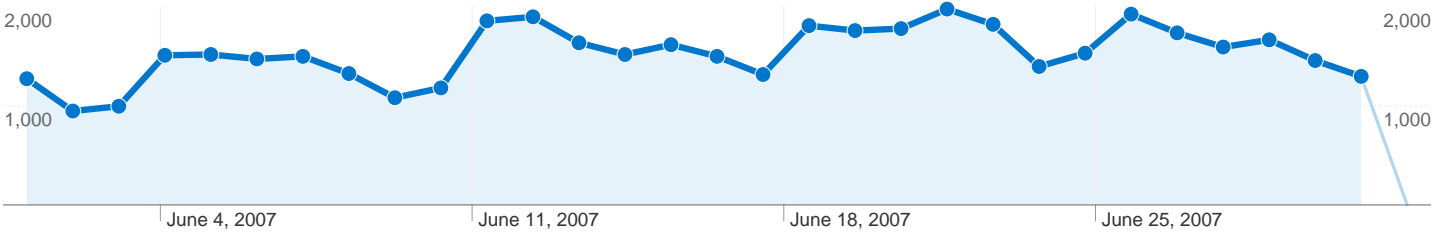

Site Usage

73,007 Visits

180,600 Pageviews

2.47 Pages/Visit

00:01:48 Avg. Time on Site

73.15% Bounce Rate

15.35% % New Visits

Visitors Overview

Pages	Pageviews	% Pageviews
/	77,167	42.73%
/album/thumbnails.php?album=	3,361	1.86%
/slika_nedelje.php	3,246	1.80%
/album/index.php	2,905	1.61%
/index.php	2,749	1.52%

15,142 people visited this site

-  **73,007** Visits
-  **15,142** Absolute Unique Visitors
-  **180,600** Pageviews
-  **2.47** Average Pageviews
-  **00:01:48** Time on Site
-  **73.15%** Bounce Rate
-  **15.34%** New Visits

Traffic Sources Overview

Jun 1, 2007 - Jun 30, 2007

All traffic sources sent a total of 73,007 visits

-  **78.42%** Direct Traffic
-  **15.14%** Referring Sites
-  **6.44%** Search Engines

Top Traffic Sources

73,007 visits came from 5 continents

Site Usage

Visits	Pages/Visit	Avg. Time on Site	% New Visits	Bounce Rate	
73,007 % of Site Total: 100.00%	2.47 Site Avg: 2.47 (0.00%)	00:01:48 Site Avg: 00:01:48 (0.00%)	15.33% Site Avg: 15.35% (-0.12%)	73.15% Site Avg: 73.15% (0.00%)	
Continent	Visits	Pages/Visit	Avg. Time on Site	% New Visits	Bounce Rate
Europe	72,332	2.44	00:01:48	15.02%	73.26%
Americas	565	6.68	00:02:44	41.95%	62.12%
Asia	98	3.52	00:01:24	83.67%	56.12%
Oceania	6	1.00	00:00:00	83.33%	100.00%
Africa	6	1.00	00:00:00	100.00%	100.00%