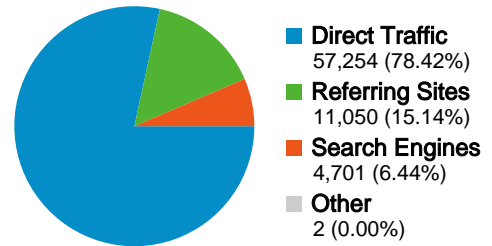

Pages	Pageviews	% Pageviews
/	77,167	42.73%
/album/thumbnails.php?album=	3,361	1.86%
/slika_nedelje.php	3,246	1.80%
/album/index.php	2,905	1.61%
/index.php	2,749	1.52%

15,142 people visited this site

-  **73,007** Visits
-  **15,142** Absolute Unique Visitors
-  **180,600** Pageviews
-  **2.47** Average Pageviews
-  **00:01:48** Time on Site
-  **73.15%** Bounce Rate
-  **15.34%** New Visits

Technical Profile

Browser	Visits	% visits	Connection Speed	Visits	% visits
Internet Explorer	33,114	45.36%	Unknown	34,387	47.10%
Firefox	29,294	40.12%	Dialup	13,768	18.86%
Opera	9,750	13.35%	Cable	11,250	15.41%
Mozilla	447	0.61%	DSL	9,741	13.34%
Safari	201	0.28%	T1	3,745	5.13%

Traffic Sources Overview

Jun 1, 2007 - Jun 30, 2007

All traffic sources sent a total of 73,007 visits

-  **78.42%** Direct Traffic
-  **15.14%** Referring Sites
-  **6.44%** Search Engines

Top Traffic Sources

73,007 visits came from 5 continents

Site Usage

Visits	Pages/Visit	Avg. Time on Site	% New Visits	Bounce Rate	
73,007 % of Site Total: 100.00%	2.47 Site Avg: 2.47 (0.00%)	00:01:48 Site Avg: 00:01:48 (0.00%)	15.33% Site Avg: 15.35% (-0.12%)	73.15% Site Avg: 73.15% (0.00%)	
Continent	Visits	Pages/Visit	Avg. Time on Site	% New Visits	Bounce Rate
Europe	72,332	2.44	00:01:48	15.02%	73.26%
Americas	565	6.68	00:02:44	41.95%	62.12%
Asia	98	3.52	00:01:24	83.67%	56.12%
Oceania	6	1.00	00:00:00	83.33%	100.00%
Africa	6	1.00	00:00:00	100.00%	100.00%