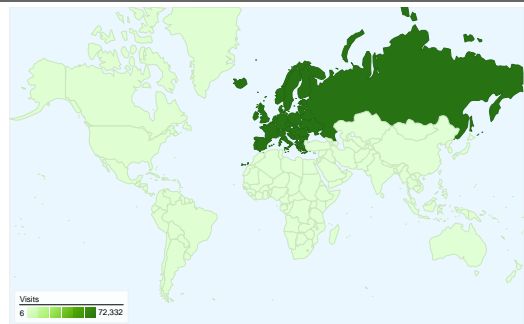

Site Usage

73,007 Visits

180,600 Pageviews

2.47 Pages/Visit

00:01:48 Avg. Time on Site

73.15% Bounce Rate

15.35% % New Visits

Visitors Overview

Visitors
15,142

Map Overlay world

Traffic Sources Overview

- **Direct Traffic**
57,254 (78.42%)
- **Referring Sites**
11,050 (15.14%)
- **Search Engines**
4,701 (6.44%)
- **Other**
2 (0.00%)

Content Overview

Traffic Sources Overview

Jun 1, 2007 - Jun 30, 2007

All traffic sources sent a total of 73,007 visits

-  **78.42%** Direct Traffic
-  **15.14%** Referring Sites
-  **6.44%** Search Engines

Top Traffic Sources

73,007 visits came from 5 continents

Site Usage

Visits	Pages/Visit	Avg. Time on Site	% New Visits	Bounce Rate	
73,007 % of Site Total: 100.00%	2.47 Site Avg: 2.47 (0.00%)	00:01:48 Site Avg: 00:01:48 (0.00%)	15.33% Site Avg: 15.35% (-0.12%)	73.15% Site Avg: 73.15% (0.00%)	
Continent	Visits	Pages/Visit	Avg. Time on Site	% New Visits	Bounce Rate
Europe	72,332	2.44	00:01:48	15.02%	73.26%
Americas	565	6.68	00:02:44	41.95%	62.12%
Asia	98	3.52	00:01:24	83.67%	56.12%
Oceania	6	1.00	00:00:00	83.33%	100.00%
Africa	6	1.00	00:00:00	100.00%	100.00%