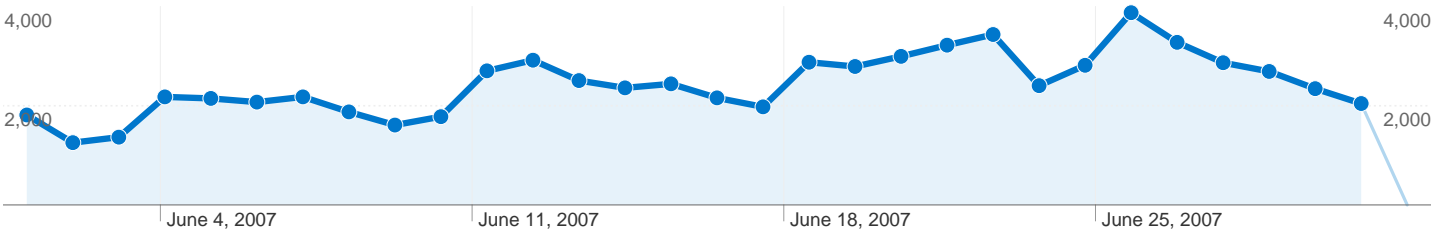

Site Usage

73,007 Visits

180,600 Pageviews

2.47 Pages/Visit

00:01:48 Avg. Time on Site

73.15% Bounce Rate

15.35% % New Visits

Visitors Overview

Pages	Pageviews	% Pageviews
/	77,167	42.73%
/album/thumbnails.php?album=	3,361	1.86%
/slika_nedelje.php	3,246	1.80%
/album/index.php	2,905	1.61%
/index.php	2,749	1.52%

15,142 people visited this site

-  **73,007** Visits
-  **15,142** Absolute Unique Visitors
-  **180,600** Pageviews
-  **2.47** Average Pageviews
-  **00:01:48** Time on Site
-  **73.15%** Bounce Rate
-  **15.34%** New Visits

Traffic Sources Overview

Jun 1, 2007 - Jun 30, 2007

All traffic sources sent a total of 73,007 visits

-  **78.42%** Direct Traffic
-  **15.14%** Referring Sites
-  **6.44%** Search Engines

Top Traffic Sources

73,007 visits came from 5 continents

Site Usage

Visits	Pages/Visit	Avg. Time on Site	% New Visits	Bounce Rate	
73,007 % of Site Total: 100.00%	2.47 Site Avg: 2.47 (0.00%)	00:01:48 Site Avg: 00:01:48 (0.00%)	15.33% Site Avg: 15.35% (-0.12%)	73.15% Site Avg: 73.15% (0.00%)	
Continent	Visits	Pages/Visit	Avg. Time on Site	% New Visits	Bounce Rate
Europe	72,332	2.44	00:01:48	15.02%	73.26%
Americas	565	6.68	00:02:44	41.95%	62.12%
Asia	98	3.52	00:01:24	83.67%	56.12%
Oceania	6	1.00	00:00:00	83.33%	100.00%
Africa	6	1.00	00:00:00	100.00%	100.00%