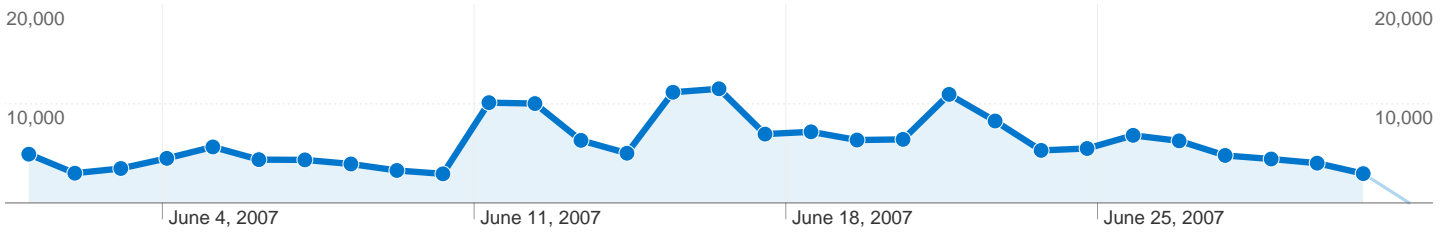

Site Usage

73,007 Visits

180,600 Pageviews

2.47 Pages/Visit

00:01:48 Avg. Time on Site

73.15% Bounce Rate

15.35% % New Visits

Visitors Overview

Traffic Sources Overview

Jun 1, 2007 - Jun 30, 2007

All traffic sources sent a total of 73,007 visits

-  **78.42%** Direct Traffic
-  **15.14%** Referring Sites
-  **6.44%** Search Engines

Top Traffic Sources

73,007 visits came from 5 continents

Site Usage

Visits	Pages/Visit	Avg. Time on Site	% New Visits	Bounce Rate	
73,007 % of Site Total: 100.00%	2.47 Site Avg: 2.47 (0.00%)	00:01:48 Site Avg: 00:01:48 (0.00%)	15.33% Site Avg: 15.35% (-0.12%)	73.15% Site Avg: 73.15% (0.00%)	
Continent	Visits	Pages/Visit	Avg. Time on Site	% New Visits	Bounce Rate
Europe	72,332	2.44	00:01:48	15.02%	73.26%
Americas	565	6.68	00:02:44	41.95%	62.12%
Asia	98	3.52	00:01:24	83.67%	56.12%
Oceania	6	1.00	00:00:00	83.33%	100.00%
Africa	6	1.00	00:00:00	100.00%	100.00%