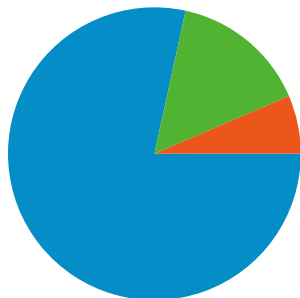

Traffic Sources Overview

- **Direct Traffic**
  57,254 (78.42%)
- **Referring Sites**
  11,050 (15.14%)
- **Search Engines**
  4,701 (6.44%)
- **Other**
  2 (0.00%)

Content Overview

Pages	Pageviews	% Pageviews
/	77,167	42.73%
/album/thumbnails.php?album=	3,361	1.86%
/slika_nedelje.php	3,246	1.80%
/album/index.php	2,905	1.61%
/index.php	2,749	1.52%