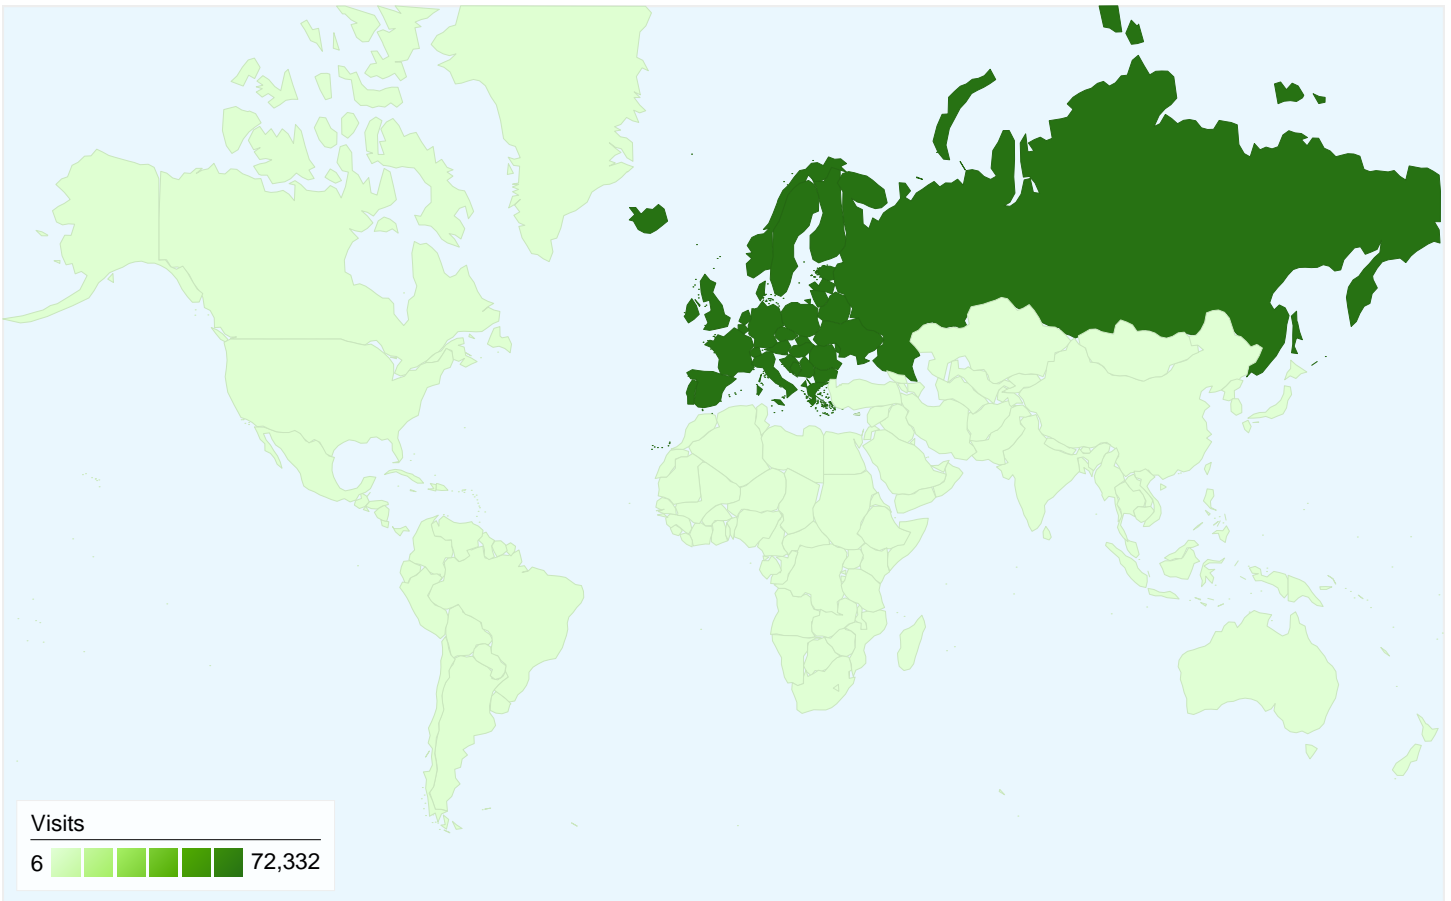

Visitors
15,142

Map Overlay world

Traffic Sources Overview

- **Direct Traffic**
57,254 (78.42%)
- **Referring Sites**
11,050 (15.14%)
- **Search Engines**
4,701 (6.44%)
- **Other**
2 (0.00%)

Content Overview

Traffic Sources Overview

Jun 1, 2007 - Jun 30, 2007

All traffic sources sent a total of 73,007 visits

-  **78.42%** Direct Traffic
-  **15.14%** Referring Sites
-  **6.44%** Search Engines

Top Traffic Sources

73,007 visits came from 5 continents

Site Usage

Visits	Pages/Visit	Avg. Time on Site	% New Visits	Bounce Rate	
73,007 % of Site Total: 100.00%	2.47 Site Avg: 2.47 (0.00%)	00:01:48 Site Avg: 00:01:48 (0.00%)	15.33% Site Avg: 15.35% (-0.12%)	73.15% Site Avg: 73.15% (0.00%)	
Continent	Visits	Pages/Visit	Avg. Time on Site	% New Visits	Bounce Rate
Europe	72,332	2.44	00:01:48	15.02%	73.26%
Americas	565	6.68	00:02:44	41.95%	62.12%
Asia	98	3.52	00:01:24	83.67%	56.12%
Oceania	6	1.00	00:00:00	83.33%	100.00%
Africa	6	1.00	00:00:00	100.00%	100.00%