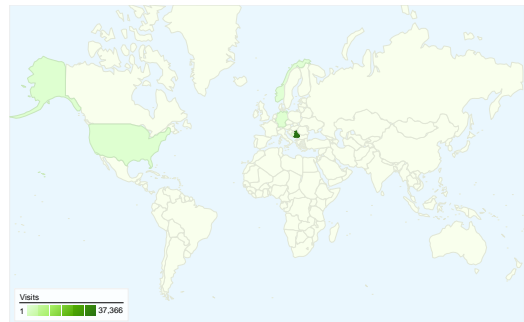

**Site Usage**

**39,287** Visits

**62,282** Pageviews

**1.59** Pages/Visit

**00:07:33** Avg. Time on Site

**83.60%** Bounce Rate

**16.08%** % New Visits

**Visitors Overview**

**Visitors**  
**9,887**

**Map Overlay world**

**Traffic Sources Overview**

**Content Overview**

Pages	Pageviews	% Pageviews
/	41,526	66.67%
/slika_nedelje.php	1,745	2.80%
/index.php	1,486	2.39%
/konvertor.php	1,336	2.15%
/album/index.php	1,049	1.68%

All traffic sources sent a total of 39,287 visits

-  79.09% Direct Traffic
-  13.13% Referring Sites
-  7.77% Search Engines

## 39,287 visits came from 61 countries/territories