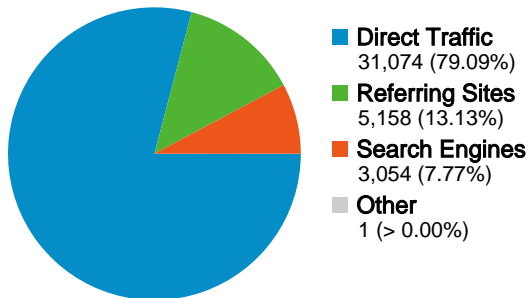

Traffic Sources Overview

Content Overview

Pages	Pageviews	% Pageviews
/	41,526	66.67%
/slika_nedelje.php	1,745	2.80%
/index.php	1,486	2.39%
/konvertor.php	1,336	2.15%
/album/index.php	1,049	1.68%