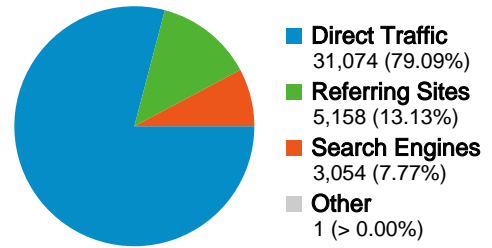

**Site Usage**

**39,287** Visits

**62,282** Pageviews

**1.59** Pages/Visit

**00:07:33** Avg. Time on Site

**83.60%** Bounce Rate

**16.08%** % New Visits

**Visitors Overview**

**Visitors**  
**9,887**

**Map Overlay world**

**Traffic Sources Overview**

**Content Overview**

Pages	Pageviews	% Pageviews
/	41,526	66.67%
/slika_nedelje.php	1,745	2.80%
/index.php	1,486	2.39%
/konvertor.php	1,336	2.15%
/album/index.php	1,049	1.68%

## 9,887 people visited this site

-  **39,287** Visits
-  **9,887** Absolute Unique Visitors
-  **62,282** Pageviews
-  **1.59** Average Pageviews
-  **00:07:33** Time on Site
-  **83.60%** Bounce Rate
-  **16.07%** New Visits

All traffic sources sent a total of 39,287 visits

-  79.09% Direct Traffic
-  13.13% Referring Sites
-  7.77% Search Engines