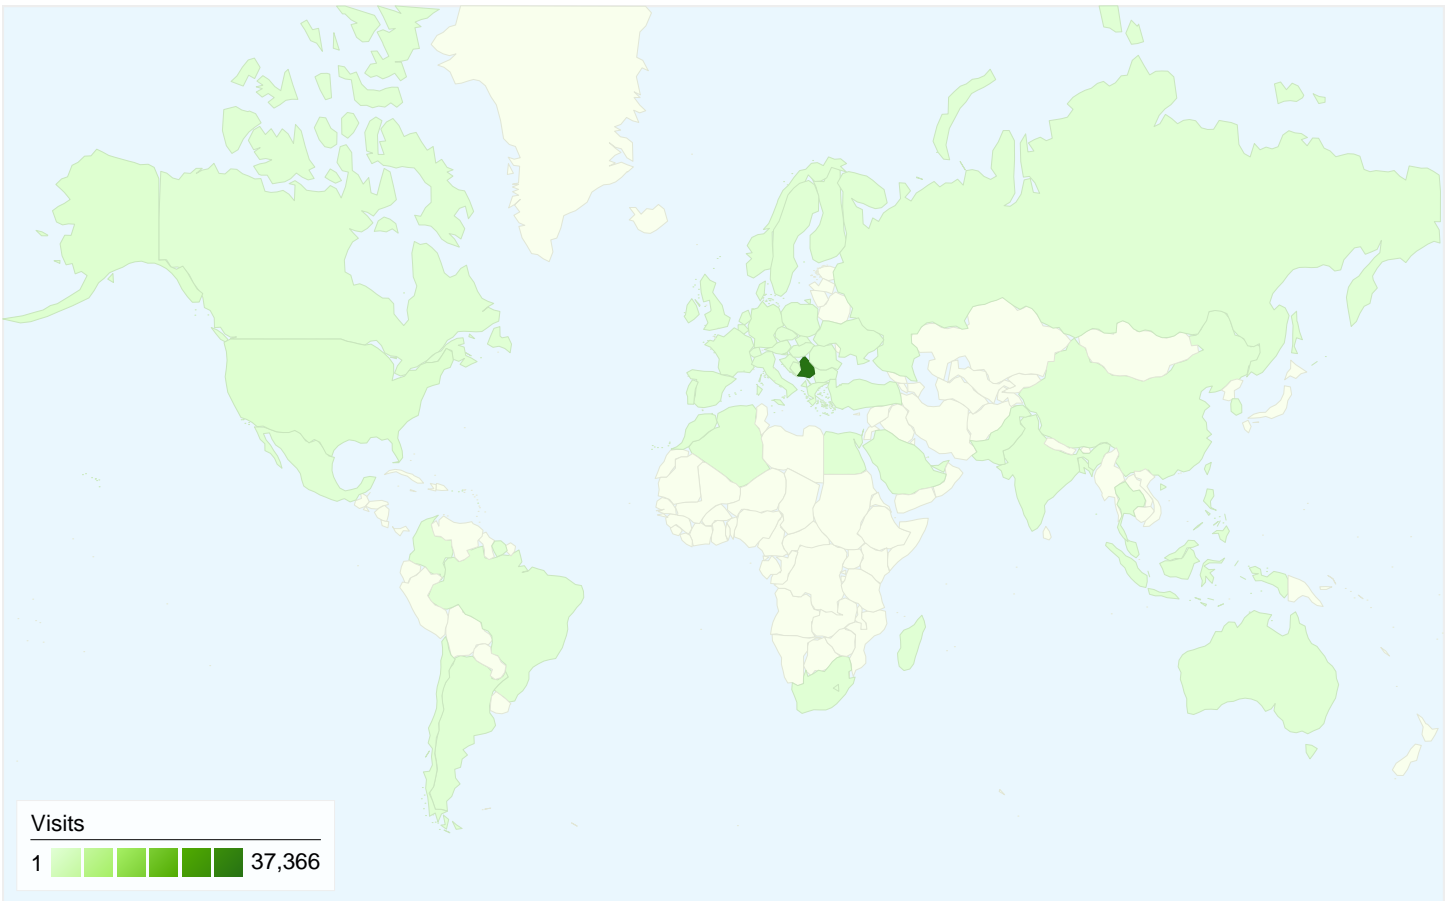

**Visitors**  
**9,887**

**Map Overlay world**

**Traffic Sources Overview**

**Content Overview**

Pages	Pageviews	% Pageviews
/	41,526	66.67%
/slika_nedelje.php	1,745	2.80%
/index.php	1,486	2.39%
/konvertor.php	1,336	2.15%
/album/index.php	1,049	1.68%

## 9,887 people visited this site

-  **39,287** Visits
-  **9,887** Absolute Unique Visitors
-  **62,282** Pageviews
-  **1.59** Average Pageviews
-  **00:07:33** Time on Site
-  **83.60%** Bounce Rate
-  **16.07%** New Visits

All traffic sources sent a total of 39,287 visits

-  79.09% Direct Traffic
-  13.13% Referring Sites
-  7.77% Search Engines

## 39,287 visits came from 61 countries/territories