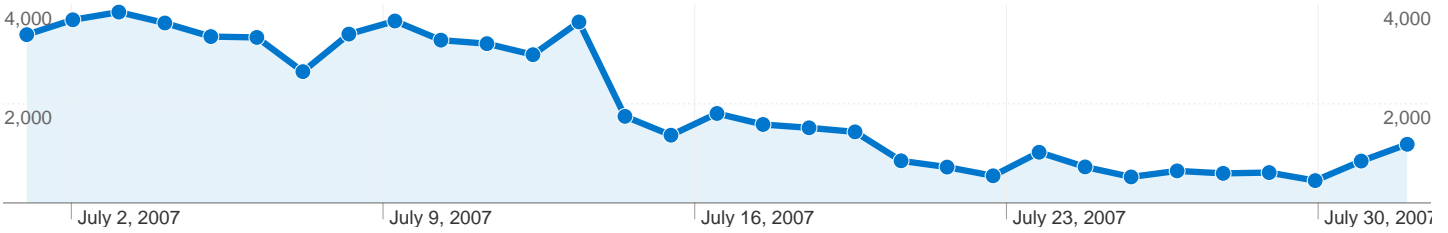

Pages on this site were viewed a total of 62,282 times

62,282 Pageviews

52,963 Unique Views

83.60% Bounce Rate

Top Content

Pages	Pageviews	% Pageviews
/	41,526	66.67%
/slika_nedelje.php	1,745	2.80%
/index.php	1,486	2.39%
/konvertor.php	1,336	2.15%
/album/index.php	1,049	1.68%