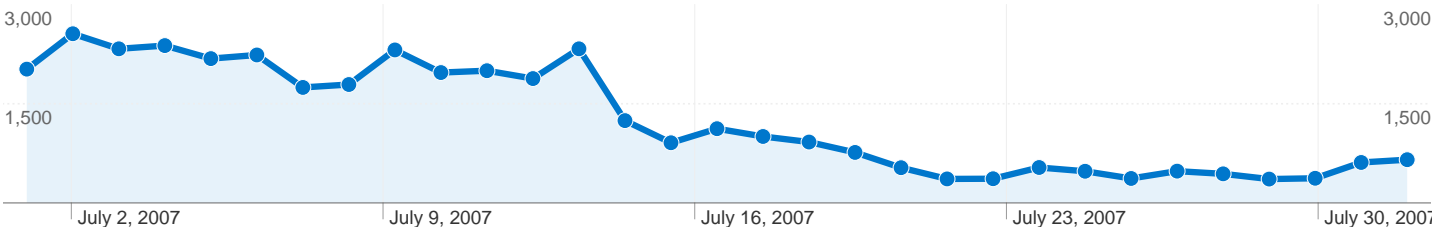

**Site Usage**

**39,287** Visits

**62,282** Pageviews

**1.59** Pages/Visit

**00:07:33** Avg. Time on Site

**83.60%** Bounce Rate

**16.08%** % New Visits

**Visitors Overview**

**Visitors**  
**9,887**

**Map Overlay world**

**Traffic Sources Overview**

**Content Overview**

Pages	Pageviews	% Pageviews
/	41,526	66.67%
/slika_nedelje.php	1,745	2.80%
/index.php	1,486	2.39%
/konvertor.php	1,336	2.15%
/album/index.php	1,049	1.68%

## 9,887 people visited this site

-  **39,287** Visits
-  **9,887** Absolute Unique Visitors
-  **62,282** Pageviews
-  **1.59** Average Pageviews
-  **00:07:33** Time on Site
-  **83.60%** Bounce Rate
-  **16.07%** New Visits

All traffic sources sent a total of 39,287 visits

-  79.09% Direct Traffic
-  13.13% Referring Sites
-  7.77% Search Engines