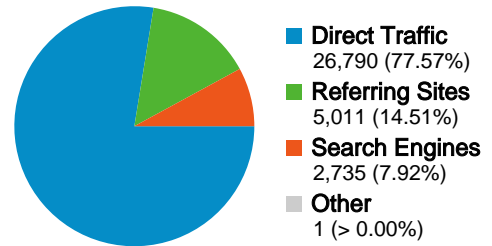

Top Traffic Sources

Sources	Visits	% visits	Keywords	Visits	% visits
(direct) ((none))	26,790	77.57%	puskice	1,482	54.19%
google (organic)	2,587	7.49%	puskice fon	183	6.69%
puskice.net (referral)	1,852	5.36%	www.puskice.co.yu	139	5.08%
puskice.co.yu (referral)	687	1.99%	puskice.co.yu	127	4.64%
fonforum.org (referral)	641	1.86%	fakultet organizacionih nauka	115	4.20%