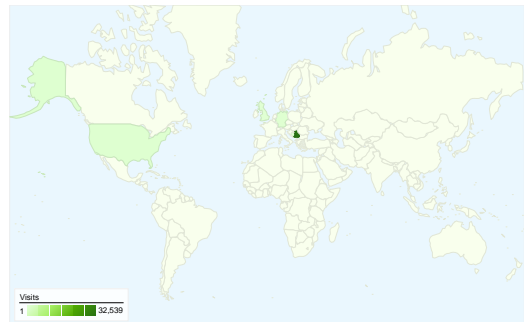

Site Usage

34,537 Visits

81.86% Bounce Rate

73,033 Pageviews

00:01:29 Avg. Time on Site

2.11 Pages/Visit

18.42% % New Visits

Visitors Overview

Visitors
 Visitors

Map Overlay world

Traffic Sources Overview

- **Direct Traffic**
26,790 (77.57%)
- **Referring Sites**
5,011 (14.51%)
- **Search Engines**
2,735 (7.92%)
- **Other**
1 (> 0.00%)

Content Overview

34,537 visits came from 69 countries/territories

Site Usage

Visits	Pages/Visit	Avg. Time on Site	% New Visits	Bounce Rate	
34,537 % of Site Total: 100.00%	2.11 Site Avg: 2.11 (0.00%)	00:01:29 Site Avg: 00:01:29 (0.00%)	18.46% Site Avg: 18.42% (0.22%)	81.86% Site Avg: 81.86% (0.00%)	
Country/Territory	Visits	Pages/Visit	Avg. Time on Site	% New Visits	Bounce Rate
Serbia And Montenegro	32,539	2.08	00:01:22	16.91%	81.88%
United States	451	3.42	00:01:03	41.46%	82.71%
Bosnia and Herzegovina	373	2.02	00:01:07	44.50%	82.04%
Germany	367	2.23	00:01:10	24.80%	83.92%
United Kingdom	105	2.23	00:01:15	14.29%	84.76%
Croatia	70	1.31	00:00:34	72.86%	87.14%
Norway	69	1.52	01:07:09	81.16%	73.91%
France	42	1.50	00:00:53	23.81%	76.19%
Finland	31	2.71	00:01:39	6.45%	87.10%
Switzerland	30	1.97	00:00:11	70.00%	96.67%