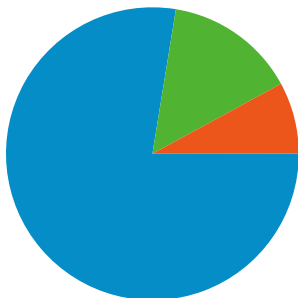

Site Usage

34,537 Visits

81.86% Bounce Rate

73,033 Pageviews

00:01:29 Avg. Time on Site

2.11 Pages/Visit

18.42% % New Visits

Visitors Overview

Visitors
 Visitors

Map Overlay world

Traffic Sources Overview

- **Direct Traffic**
26,790 (77.57%)
- **Referring Sites**
5,011 (14.51%)
- **Search Engines**
2,735 (7.92%)
- **Other**
1 (> 0.00%)

Content Overview

34,537 visits came from 69 countries/territories

Site Usage

Visits	Pages/Visit	Avg. Time on Site	% New Visits	Bounce Rate	
34,537 % of Site Total: 100.00%	2.11 Site Avg: 2.11 (0.00%)	00:01:29 Site Avg: 00:01:29 (0.00%)	18.46% Site Avg: 18.42% (0.22%)	81.86% Site Avg: 81.86% (0.00%)	
Country/Territory	Visits	Pages/Visit	Avg. Time on Site	% New Visits	Bounce Rate
Serbia And Montenegro	32,539	2.08	00:01:22	16.91%	81.88%
United States	451	3.42	00:01:03	41.46%	82.71%
Bosnia and Herzegovina	373	2.02	00:01:07	44.50%	82.04%
Germany	367	2.23	00:01:10	24.80%	83.92%
United Kingdom	105	2.23	00:01:15	14.29%	84.76%
Croatia	70	1.31	00:00:34	72.86%	87.14%
Norway	69	1.52	01:07:09	81.16%	73.91%
France	42	1.50	00:00:53	23.81%	76.19%
Finland	31	2.71	00:01:39	6.45%	87.10%
Switzerland	30	1.97	00:00:11	70.00%	96.67%

Pages on this site were viewed a total of 73,033 times

73,033 Pageviews

60,878 Unique Views

81.86% Bounce Rate

Top Content

Pages	Pageviews	% Pageviews
/	37,964	51.98%
/slika_nedelje.php	1,930	2.64%
/index.php	1,348	1.85%
/album/thumbnails.php?album=45	1,147	1.57%
/album/index.php	972	1.33%