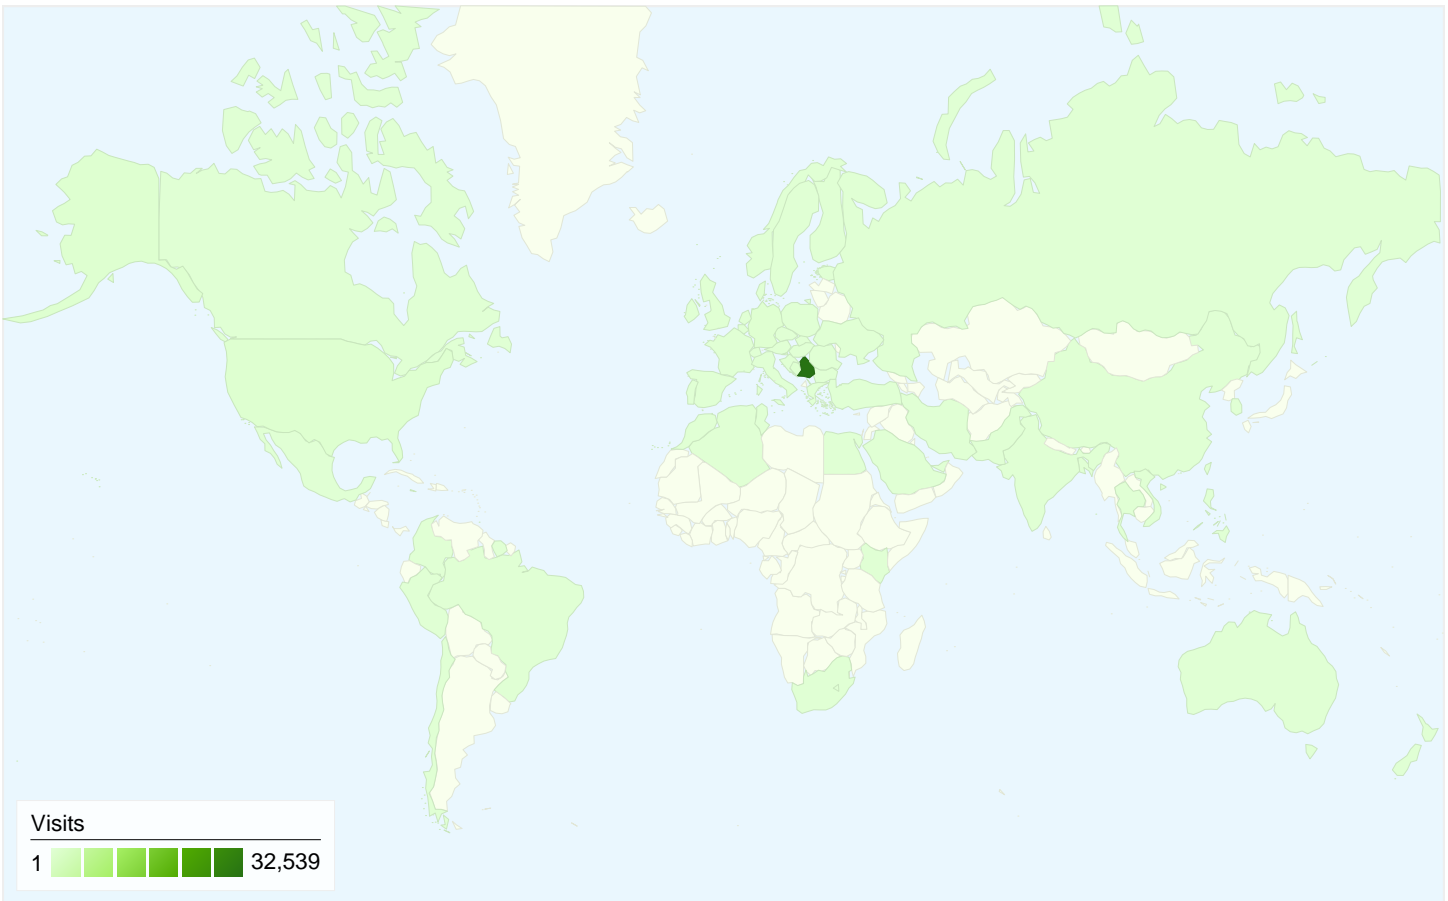

Visitors
 Visitors

Map Overlay world

Traffic Sources Overview

- **Direct Traffic**
26,790 (77.57%)
- **Referring Sites**
5,011 (14.51%)
- **Search Engines**
2,735 (7.92%)
- **Other**
1 (> 0.00%)

Content Overview

All traffic sources sent a total of 34,537 visits

-  **77.57%** Direct Traffic
-  **14.51%** Referring Sites
-  **7.92%** Search Engines

Top Traffic Sources

Sources	Visits	% visits	Keywords	Visits	% visits
(direct) ((none))	26,790	77.57%	puskice	1,482	54.19%
google (organic)	2,587	7.49%	puskice fon	183	6.69%
puskice.net (referral)	1,852	5.36%	www.puskice.co.yu	139	5.08%
puskice.co.yu (referral)	687	1.99%	puskice.co.yu	127	4.64%
fonforum.org (referral)	641	1.86%	fakultet organizacionih nauka	115	4.20%

34,537 visits came from 69 countries/territories

Site Usage

Visits	Pages/Visit	Avg. Time on Site	% New Visits	Bounce Rate	
34,537 % of Site Total: 100.00%	2.11 Site Avg: 2.11 (0.00%)	00:01:29 Site Avg: 00:01:29 (0.00%)	18.46% Site Avg: 18.42% (0.22%)	81.86% Site Avg: 81.86% (0.00%)	
Country/Territory	Visits	Pages/Visit	Avg. Time on Site	% New Visits	Bounce Rate
Serbia And Montenegro	32,539	2.08	00:01:22	16.91%	81.88%
United States	451	3.42	00:01:03	41.46%	82.71%
Bosnia and Herzegovina	373	2.02	00:01:07	44.50%	82.04%
Germany	367	2.23	00:01:10	24.80%	83.92%
United Kingdom	105	2.23	00:01:15	14.29%	84.76%
Croatia	70	1.31	00:00:34	72.86%	87.14%
Norway	69	1.52	01:07:09	81.16%	73.91%
France	42	1.50	00:00:53	23.81%	76.19%
Finland	31	2.71	00:01:39	6.45%	87.10%
Switzerland	30	1.97	00:00:11	70.00%	96.67%