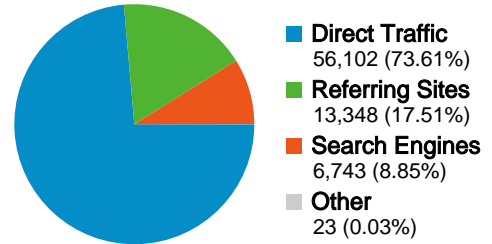

## Traffic Sources Overview

## 16,266 people visited this site

-  **76,216** Visits
-  **16,266** Absolute Unique Visitors
-  **134,116** Pageviews
-  **1.76** Average Pageviews
-  **00:01:33** Time on Site
-  **79.00%** Bounce Rate
-  **15.89%** New Visits

All traffic sources sent a total of 76,216 visits

-  **73.61%** Direct Traffic
-  **17.51%** Referring Sites
-  **8.85%** Search Engines