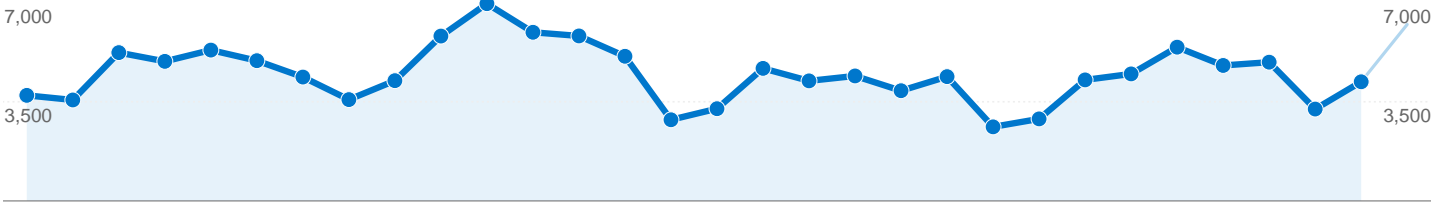

Pages on this site were viewed a total of 134,116 times

134,116 Pageviews

111,720 Unique Views

79.00% Bounce Rate

Top Content

Pages	Pageviews	% Pageviews
/	84,254	62.82%
/slika_nedelje.php	3,254	2.43%
/index.php	3,180	2.37%
/raspred.php	1,600	1.19%
/album/index.php	1,188	0.89%