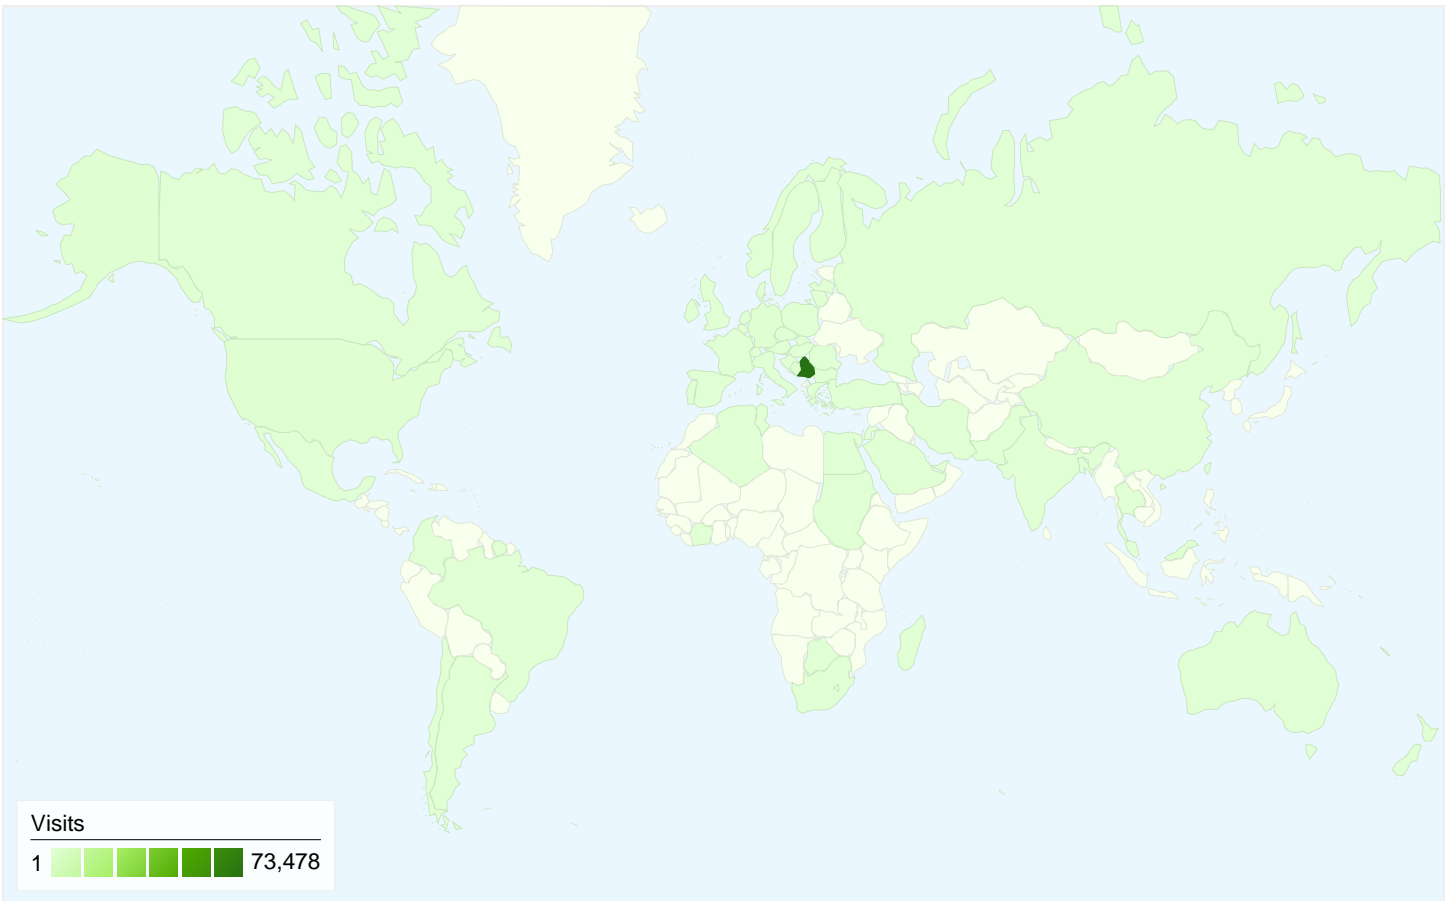

## 16,266 people visited this site

-  **76,216** Visits
-  **16,266** Absolute Unique Visitors
-  **134,116** Pageviews
-  **1.76** Average Pageviews
-  **00:01:33** Time on Site
-  **79.00%** Bounce Rate
-  **15.89%** New Visits

All traffic sources sent a total of 76,216 visits

-  **73.61%** Direct Traffic
-  **17.51%** Referring Sites
-  **8.85%** Search Engines

## 76,216 visits came from 65 countries/territories