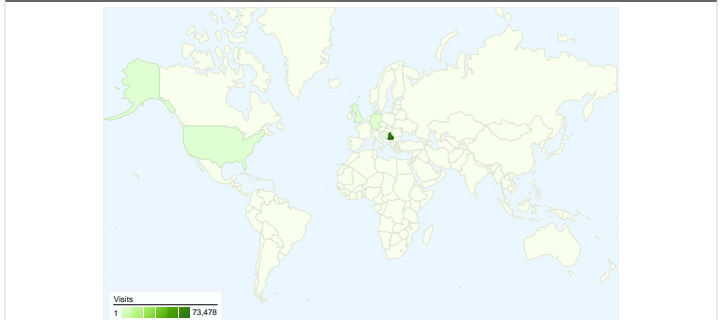

Map Overlay world