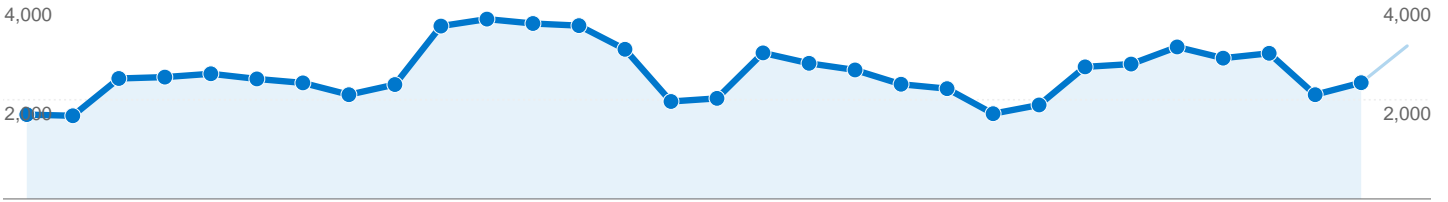

All traffic sources sent a total of 76,216 visits

- **73.61%** Direct Traffic
- **17.51%** Referring Sites
- **8.85%** Search Engines