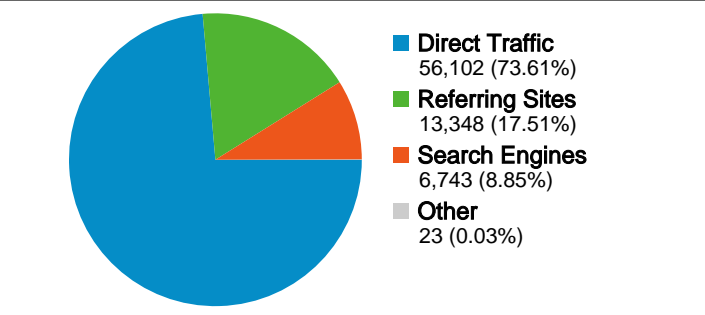

Traffic Sources Overview

Content Overview

Pages	Pageviews	% Pageviews
/	84,254	62.82%
/slika_nedelje.php	3,254	2.43%
/index.php	3,180	2.37%
/raspred.php	1,600	1.19%
/album/index.php	1,188	0.89%