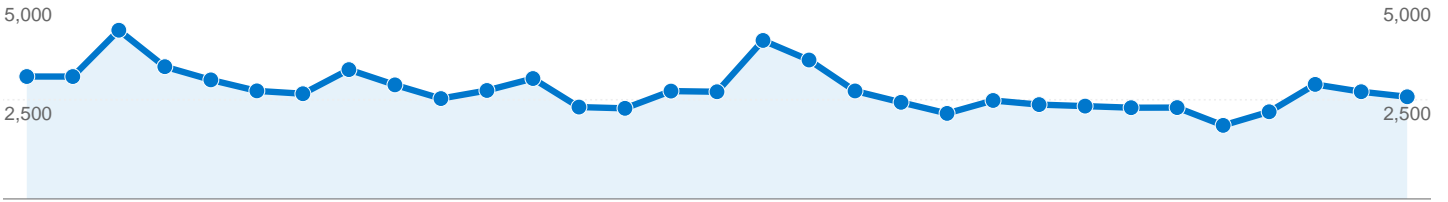

All traffic sources sent a total of 85,419 visits

- **63.83%** Direct Traffic
- **26.00%** Referring Sites
- **10.17%** Search Engines