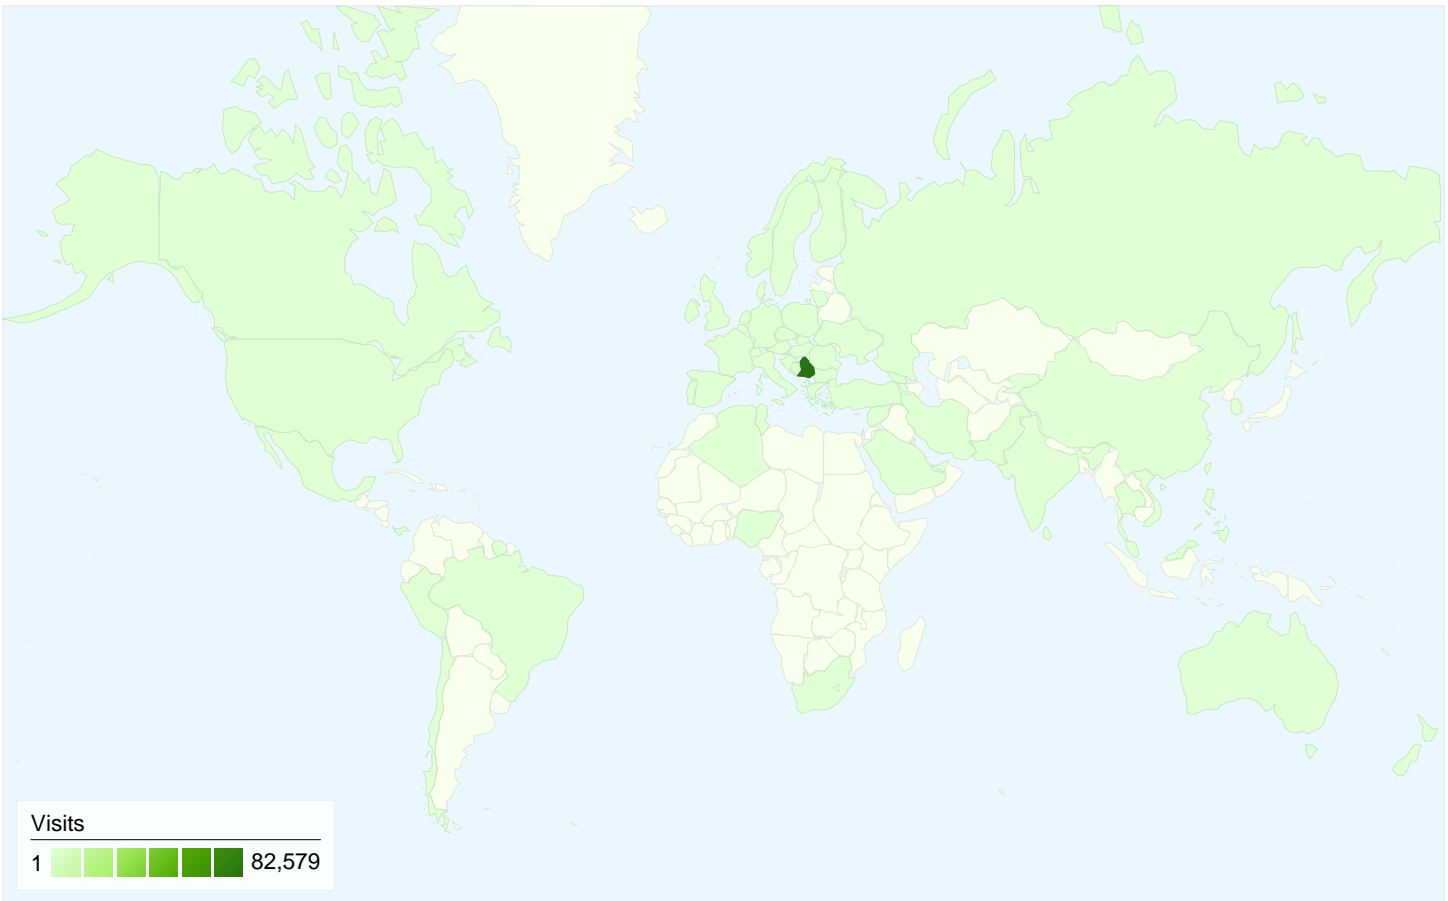

## Traffic Sources Overview

- **Direct Traffic**  
54,520 (63.83%)
- **Referring Sites**  
22,212 (26.00%)
- **Search Engines**  
8,687 (10.17%)

All traffic sources sent a total of 85,419 visits

-  **63.83%** Direct Traffic
-  **26.00%** Referring Sites
-  **10.17%** Search Engines

- **Direct Traffic**  
54,520 (63.83%)
- **Referring Sites**  
22,212 (26.00%)
- **Search Engines**  
8,687 (10.17%)

## 85,419 visits came from 72 countries/territories