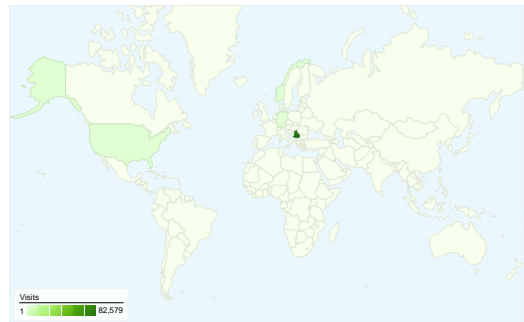

## Visitors Overview

**Visitors**  
**18,377**

## Traffic Sources Overview

- **Direct Traffic**  
54,520 (63.83%)
- **Referring Sites**  
22,212 (26.00%)
- **Search Engines**  
8,687 (10.17%)

## 85,419 visits came from 72 countries/territories

### Site Usage

Country/Territory	Visits	Pages/Visit	Avg. Time on Site	% New Visits	Bounce Rate
Serbia And Montenegro	82,579	2.31	00:01:58	15.77%	72.25%
Bosnia and Herzegovina	618	2.29	00:01:49	43.37%	65.37%
Germany	422	2.49	00:01:45	25.83%	72.75%
United States	367	4.90	00:01:48	47.14%	71.12%
Norway	198	2.04	01:41:07	92.42%	62.63%
United Kingdom	150	3.14	00:03:03	28.00%	69.33%
Croatia	104	1.89	00:01:31	38.46%	75.00%
Suriname	99	3.28	00:04:58	22.22%	60.61%
Canada	91	4.42	00:01:19	58.24%	45.05%
Hungary	90	4.12	00:01:23	18.89%	72.22%