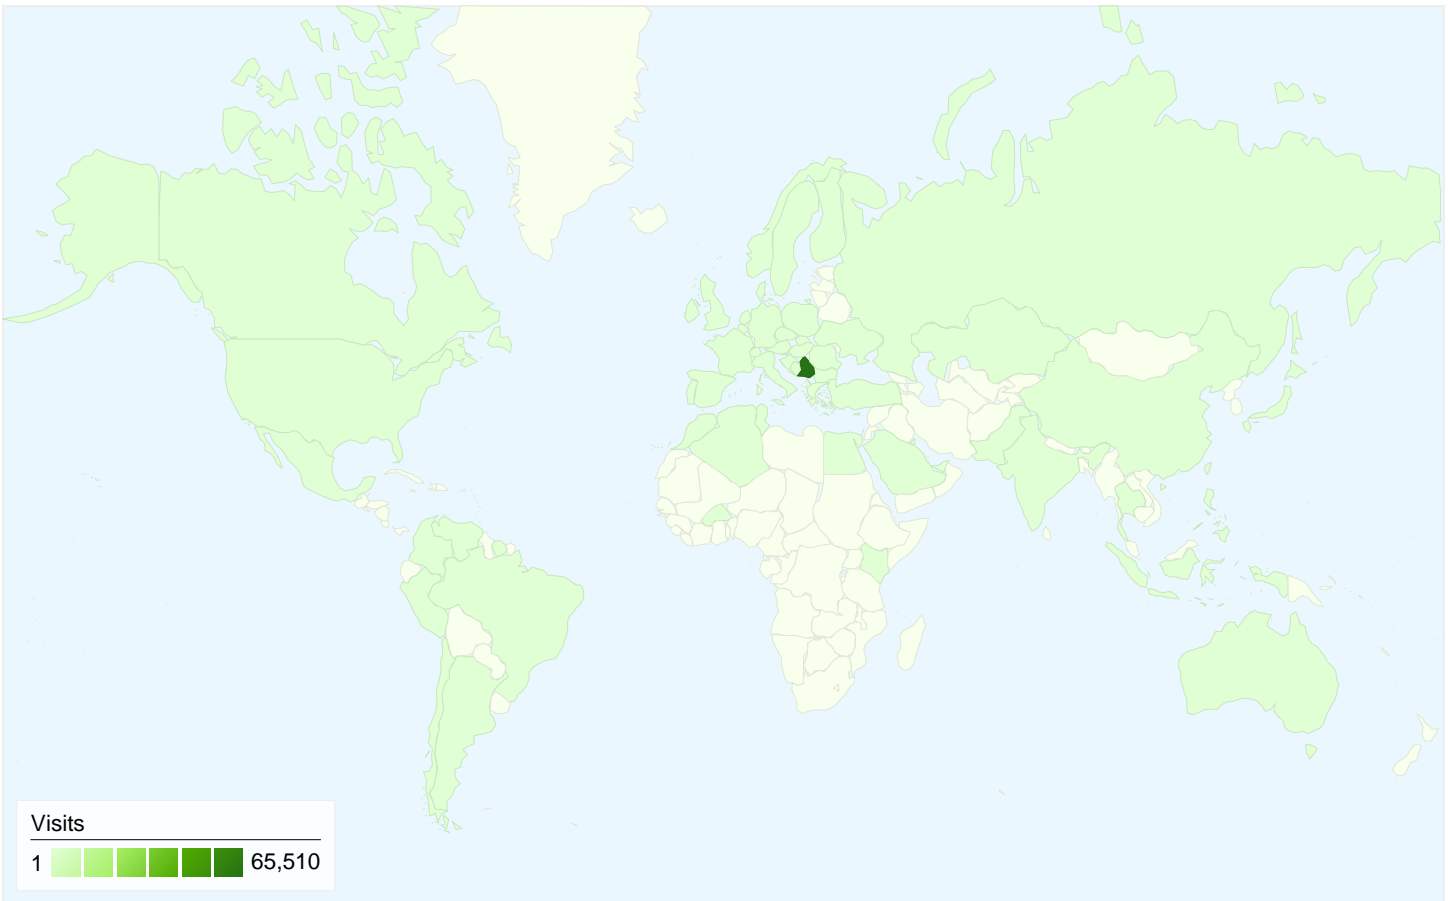

Visitors
16,220

Map Overlay world

Traffic Sources Overview

- **Direct Traffic**
43,340 (63.44%)
- **Referring Sites**
14,275 (20.89%)
- **Search Engines**
10,705 (15.67%)

Content Overview

Pages	Pageviews	% Pageviews
/	67,044	36.72%
/prva/index.php	9,132	5.00%
/druga/is.php	4,494	2.46%
/druga/me.php	3,384	1.85%
/index.php	3,121	1.71%

16,220 people visited this site

-  **68,320** Visits
-  **16,220** Absolute Unique Visitors
-  **182,592** Pageviews
-  **2.67** Average Pageviews
-  **00:02:45** Time on Site
-  **58.44%** Bounce Rate
-  **17.35%** New Visits

All traffic sources sent a total of 68,320 visits

-  **63.44%** Direct Traffic
-  **20.89%** Referring Sites
-  **15.67%** Search Engines

- **Direct Traffic**
43,340 (63.44%)
- **Referring Sites**
14,275 (20.89%)
- **Search Engines**
10,705 (15.67%)

68,320 visits came from 61 countries/territories

Site Usage

Visits	Pages/Visit	Avg. Time on Site	% New Visits	Bounce Rate	
68,320 % of Site Total: 100.00%	2.67 Site Avg: 2.67 (0.00%)	00:02:45 Site Avg: 00:02:45 (0.00%)	17.35% Site Avg: 17.27% (0.45%)	58.44% Site Avg: 58.44% (0.00%)	
Country/Territory	Visits	Pages/Visit	Avg. Time on Site	% New Visits	Bounce Rate
Serbia And Montenegro	65,510	2.68	00:02:29	16.16%	58.13%
Bosnia and Herzegovina	590	2.83	00:02:24	50.34%	59.15%
(not set)	395	2.88	00:02:02	25.82%	56.46%
Germany	377	2.14	00:01:20	31.30%	77.45%
United States	196	1.78	00:00:47	48.98%	78.06%
Norway	171	2.13	01:58:05	91.81%	59.06%
United Kingdom	90	1.23	00:00:16	27.78%	87.78%
Netherlands	75	1.75	00:00:42	53.33%	72.00%
Suriname	70	1.96	00:01:31	15.71%	71.43%
Croatia	69	1.58	00:01:55	47.83%	76.81%