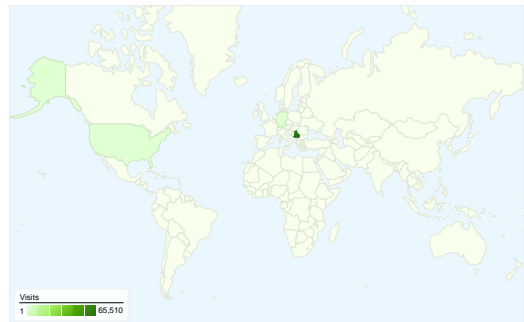

Site Usage

68,320 Visits

58.44% Bounce Rate

182,592 Pageviews

00:02:45 Avg. Time on Site

2.67 Pages/Visit

17.27% % New Visits

Visitors Overview

Visitors
16,220

Map Overlay world

Traffic Sources Overview

- **Direct Traffic**
43,340 (63.44%)
- **Referring Sites**
14,275 (20.89%)
- **Search Engines**
10,705 (15.67%)

Content Overview

Pages	Pageviews	% Pageviews
/	67,044	36.72%
/prva/index.php	9,132	5.00%
/druga/is.php	4,494	2.46%
/druga/me.php	3,384	1.85%
/index.php	3,121	1.71%

All traffic sources sent a total of 68,320 visits

-  **63.44%** Direct Traffic
-  **20.89%** Referring Sites
-  **15.67%** Search Engines

- **Direct Traffic**
43,340 (63.44%)
- **Referring Sites**
14,275 (20.89%)
- **Search Engines**
10,705 (15.67%)

68,320 visits came from 61 countries/territories

Site Usage

Visits	Pages/Visit	Avg. Time on Site	% New Visits	Bounce Rate	
68,320 % of Site Total: 100.00%	2.67 Site Avg: 2.67 (0.00%)	00:02:45 Site Avg: 00:02:45 (0.00%)	17.35% Site Avg: 17.27% (0.45%)	58.44% Site Avg: 58.44% (0.00%)	
Country/Territory	Visits	Pages/Visit	Avg. Time on Site	% New Visits	Bounce Rate
Serbia And Montenegro	65,510	2.68	00:02:29	16.16%	58.13%
Bosnia and Herzegovina	590	2.83	00:02:24	50.34%	59.15%
(not set)	395	2.88	00:02:02	25.82%	56.46%
Germany	377	2.14	00:01:20	31.30%	77.45%
United States	196	1.78	00:00:47	48.98%	78.06%
Norway	171	2.13	01:58:05	91.81%	59.06%
United Kingdom	90	1.23	00:00:16	27.78%	87.78%
Netherlands	75	1.75	00:00:42	53.33%	72.00%
Suriname	70	1.96	00:01:31	15.71%	71.43%
Croatia	69	1.58	00:01:55	47.83%	76.81%