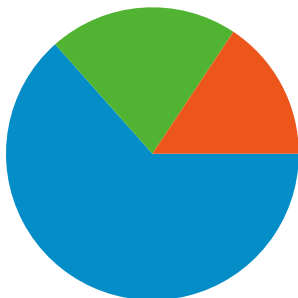

Traffic Sources Overview

- **Direct Traffic**
  43,340 (63.44%)
- **Referring Sites**
  14,275 (20.89%)
- **Search Engines**
  10,705 (15.67%)

Content Overview

Pages	Pageviews	% Pageviews
/	67,044	36.72%
/prva/index.php	9,132	5.00%
/druga/is.php	4,494	2.46%
/druga/me.php	3,384	1.85%
/index.php	3,121	1.71%