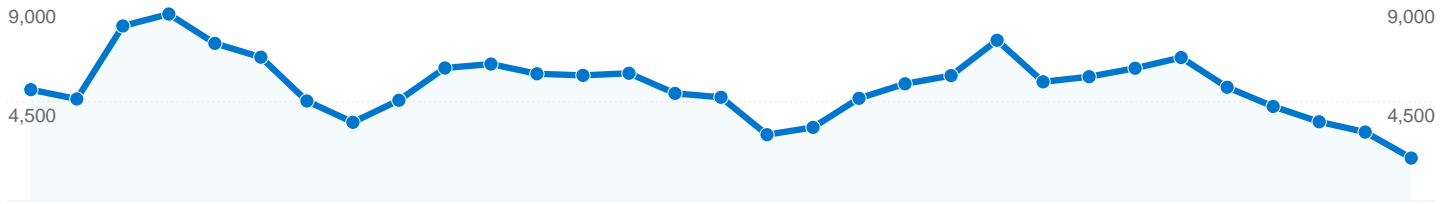

Site Usage

58,334 Visits

50.78% Bounce Rate

162,494 Pageviews

00:02:28 Avg. Time on Site

2.79 Pages/Visit

18.43% % New Visits

Traffic Sources Overview

15,218 people visited this site

-  **58,334** Visits
-  **15,218** Absolute Unique Visitors
-  **162,494** Pageviews
-  **2.79** Average Pageviews
-  **00:02:28** Time on Site
-  **50.78%** Bounce Rate
-  **18.49%** New Visits

Technical Profile

Browser	Visits	% visits	Connection Speed	Visits	% visits
Firefox	24,860	42.62%	Unknown	26,476	45.39%
Internet Explorer	24,049	41.23%	DSL	11,829	20.28%
Opera	8,606	14.75%	Cable	9,179	15.74%
Mozilla	489	0.84%	Dialup	7,560	12.96%
Safari	167	0.29%	T1	2,960	5.07%

58,334 visits came from 64 countries/territories

Site Usage

Country/Territory	Visits	Pages/Visit	Avg. Time on Site	% New Visits	Bounce Rate
Serbia and Montenegro	55,274	2.77	00:02:25	17.16%	50.59%
(not set)	1,041	2.82	00:02:13	25.84%	49.95%
Bosnia and Herzegovina	531	3.21	00:03:22	53.11%	46.70%
Germany	285	3.98	00:02:17	34.39%	55.09%
Norway	147	1.71	00:19:27	70.75%	61.22%
United Kingdom	138	3.69	00:02:41	31.88%	47.10%
United States	137	3.00	00:01:20	68.61%	66.42%
Macedonia	110	4.14	00:01:17	87.27%	61.82%
Spain	108	2.74	00:02:38	24.07%	44.44%
Hungary	84	4.50	00:02:21	33.33%	66.67%