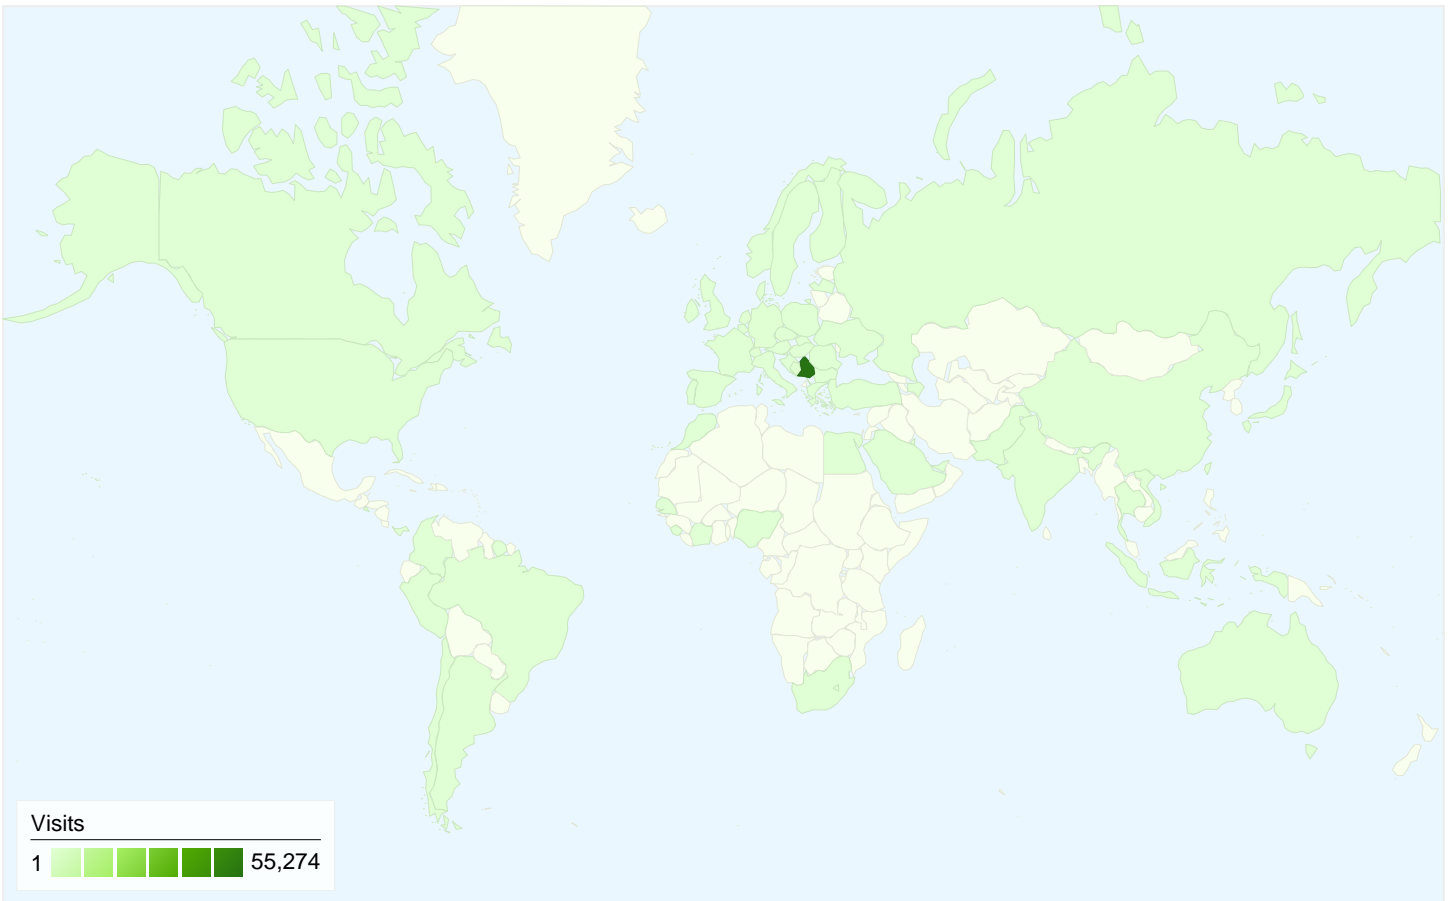

- **Direct Traffic**
35,766 (61.31%)
- **Referring Sites**
12,224 (20.96%)
- **Search Engines**
10,344 (17.73%)

Map Overlay world

Visitors Overview

Visitors
15,218

Content Overview

Pages	Pageviews	% Pageviews
/	59,982	36.91%
/prva/index.php	6,085	3.74%
/druga/me.php	4,825	2.97%
/druga/is.php	4,521	2.78%
/index.php	3,006	1.85%

All traffic sources sent a total of 58,334 visits

-  **61.31%** Direct Traffic
-  **20.96%** Referring Sites
-  **17.73%** Search Engines

Top Traffic Sources

Sources	Visits	% visits	Keywords	Visits	% visits
(direct) ((none))	35,766	61.31%	puskice	3,714	35.90%
google (organic)	9,673	16.58%	fon	405	3.92%
puskice.net (referral)	4,800	8.23%	www.puskice.co.yu	393	3.80%
puskice.co.yu (referral)	3,366	5.77%	fakultet organizacionih nauka	370	3.58%
fonforum.org (referral)	743	1.27%	puskice fon	309	2.99%

15,218 people visited this site

-  **58,334** Visits
-  **15,218** Absolute Unique Visitors
-  **162,494** Pageviews
-  **2.79** Average Pageviews
-  **00:02:28** Time on Site
-  **50.78%** Bounce Rate
-  **18.49%** New Visits

58,334 visits came from 64 countries/territories

Site Usage

Country/Territory	Visits	Pages/Visit	Avg. Time on Site	% New Visits	Bounce Rate
Serbia and Montenegro	55,274	2.77	00:02:25	17.16%	50.59%
(not set)	1,041	2.82	00:02:13	25.84%	49.95%
Bosnia and Herzegovina	531	3.21	00:03:22	53.11%	46.70%
Germany	285	3.98	00:02:17	34.39%	55.09%
Norway	147	1.71	00:19:27	70.75%	61.22%
United Kingdom	138	3.69	00:02:41	31.88%	47.10%
United States	137	3.00	00:01:20	68.61%	66.42%
Macedonia	110	4.14	00:01:17	87.27%	61.82%
Spain	108	2.74	00:02:38	24.07%	44.44%
Hungary	84	4.50	00:02:21	33.33%	66.67%