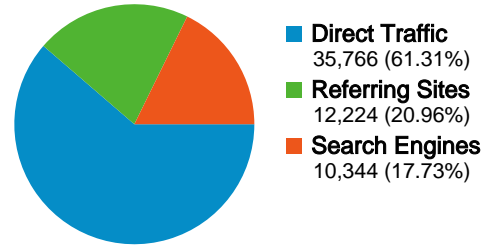

Top Traffic Sources

Sources	Visits	% visits	Keywords	Visits	% visits
(direct) ((none))	35,766	61.31%	puskice	3,714	35.90%
google (organic)	9,673	16.58%	fon	405	3.92%
puskice.net (referral)	4,800	8.23%	www.puskice.co.yu	393	3.80%
puskice.co.yu (referral)	3,366	5.77%	fakultet organizacionih nauka	370	3.58%
fonforum.org (referral)	743	1.27%	puskice fon	309	2.99%