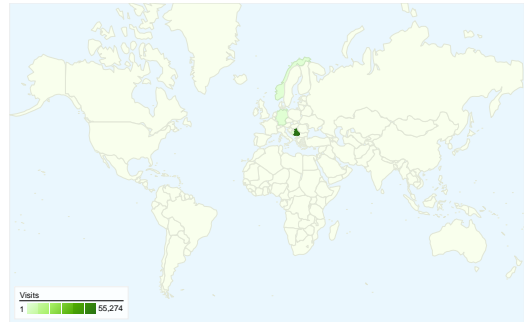

Site Usage

58,334 Visits

50.78% Bounce Rate

162,494 Pageviews

00:02:28 Avg. Time on Site

2.79 Pages/Visit

18.43% % New Visits

Traffic Sources Overview

- **Direct Traffic**
35,766 (61.31%)
- **Referring Sites**
12,224 (20.96%)
- **Search Engines**
10,344 (17.73%)

Map Overlay world

Visitors Overview

Visitors
15,218

Content Overview

Pages	Pageviews	% Pageviews
/	59,982	36.91%
/prva/index.php	6,085	3.74%
/druga/me.php	4,825	2.97%
/druga/is.php	4,521	2.78%
/index.php	3,006	1.85%

15,218 people visited this site

-  **58,334** Visits
-  **15,218** Absolute Unique Visitors
-  **162,494** Pageviews
-  **2.79** Average Pageviews
-  **00:02:28** Time on Site
-  **50.78%** Bounce Rate
-  **18.49%** New Visits

58,334 visits came from 64 countries/territories

Site Usage

Country/Territory	Visits	Pages/Visit	Avg. Time on Site	% New Visits	Bounce Rate
Serbia and Montenegro	55,274	2.77	00:02:25	17.16%	50.59%
(not set)	1,041	2.82	00:02:13	25.84%	49.95%
Bosnia and Herzegovina	531	3.21	00:03:22	53.11%	46.70%
Germany	285	3.98	00:02:17	34.39%	55.09%
Norway	147	1.71	00:19:27	70.75%	61.22%
United Kingdom	138	3.69	00:02:41	31.88%	47.10%
United States	137	3.00	00:01:20	68.61%	66.42%
Macedonia	110	4.14	00:01:17	87.27%	61.82%
Spain	108	2.74	00:02:38	24.07%	44.44%
Hungary	84	4.50	00:02:21	33.33%	66.67%