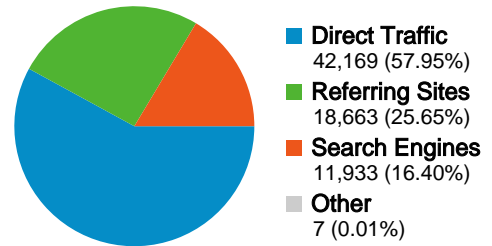

Site Usage

72,772 Visits

51.83% Bounce Rate

181,652 Pageviews

00:02:12 Avg. Time on Site

2.50 Pages/Visit

17.98% % New Visits

Traffic Sources Overview

All traffic sources sent a total of 72,772 visits

-  57.95% Direct Traffic
-  25.65% Referring Sites
-  16.40% Search Engines

Top Traffic Sources

Sources	Visits	% visits	Keywords	Visits	% visits
(direct) ((none))	42,169	57.95%	puskice	4,267	35.76%
google (organic)	11,186	15.37%	fon	587	4.92%
puskice.net (referral)	11,096	15.25%	fakultet organizacionih nauka	555	4.65%
puskice.co.yu (referral)	3,098	4.26%	www.puskice.co.yu	478	4.01%
glasaj.net (referral)	979	1.35%	puskice fon	455	3.81%

17,729 people visited this site

72,772 Visits

17,729 Absolute Unique Visitors

181,652 Pageviews

2.50 Average Pageviews

00:02:12 Time on Site

51.83% Bounce Rate

18.01% New Visits

72,772 visits came from 67 countries/territories

Site Usage

Visits	Pages/Visit	Avg. Time on Site	% New Visits	Bounce Rate	
72,772 % of Site Total: 100.00%	2.50 Site Avg: 2.50 (0.00%)	00:02:12 Site Avg: 00:02:12 (0.00%)	18.01% Site Avg: 17.98% (0.15%)	51.83% Site Avg: 51.83% (0.00%)	
Country/Territory	Visits	Pages/Visit	Avg. Time on Site	% New Visits	Bounce Rate
Serbia and Montenegro	70,148	2.49	00:02:08	16.89%	51.59%
Bosnia and Herzegovina	523	2.73	00:02:56	53.35%	51.43%
(not set)	515	2.29	00:02:05	16.89%	52.82%
Germany	189	2.70	00:02:16	46.03%	61.38%
United Kingdom	168	2.26	00:01:16	30.95%	66.07%
Norway	165	1.96	00:32:41	73.33%	62.42%
Macedonia	136	3.71	00:01:49	86.03%	61.03%
United States	112	1.48	00:01:23	82.14%	77.68%
Spain	78	2.12	00:01:39	30.77%	46.15%
Austria	76	4.30	00:02:42	39.47%	46.05%