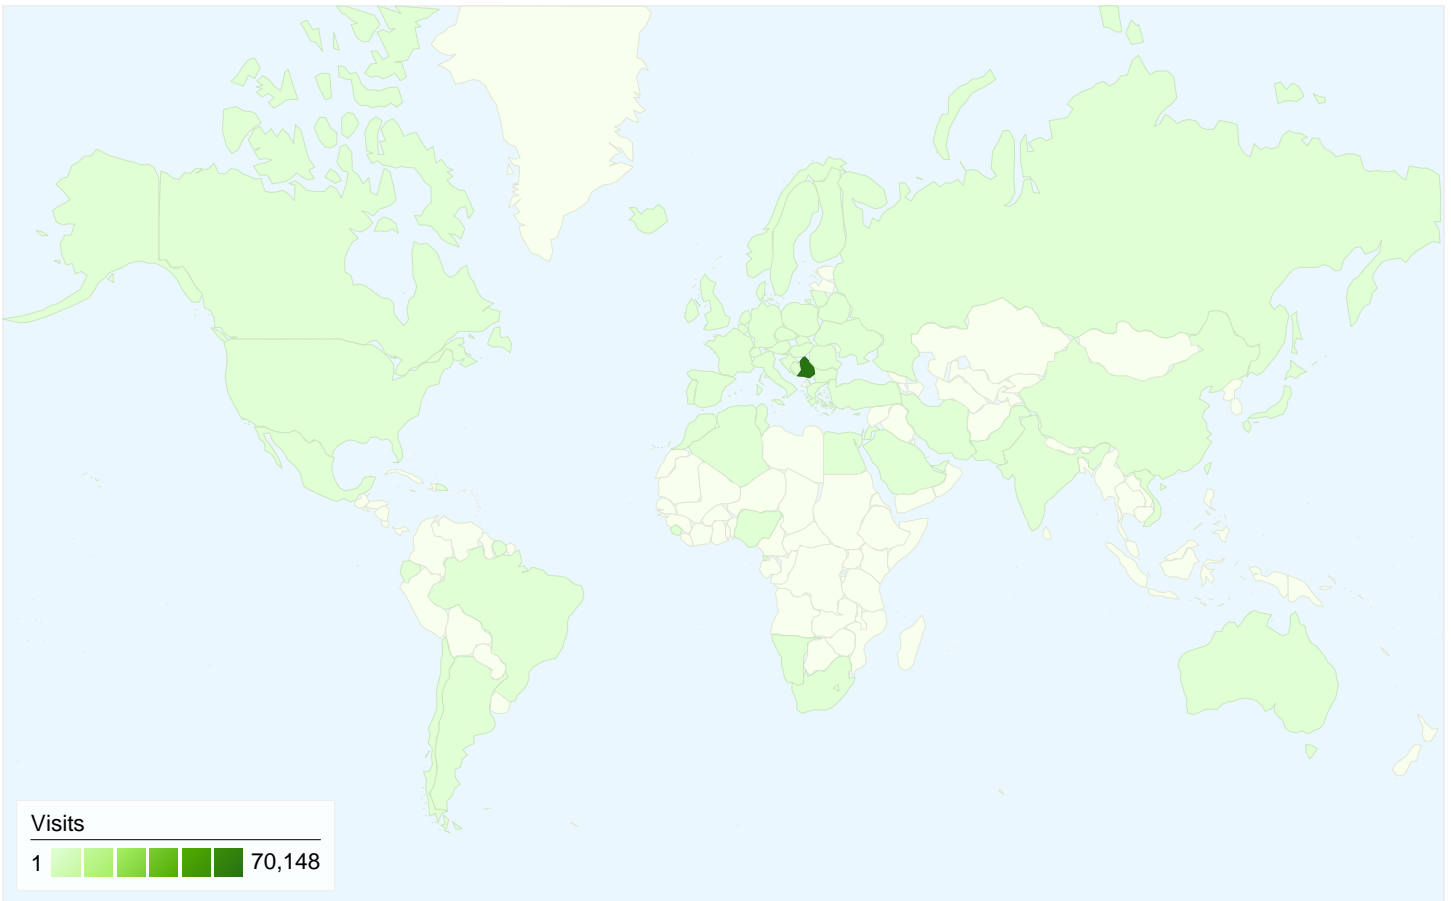

All traffic sources sent a total of 72,772 visits

-  57.95% Direct Traffic
-  25.65% Referring Sites
-  16.40% Search Engines

Top Traffic Sources

Sources	Visits	% visits	Keywords	Visits	% visits
(direct) ((none))	42,169	57.95%	puskice	4,267	35.76%
google (organic)	11,186	15.37%	fon	587	4.92%
puskice.net (referral)	11,096	15.25%	fakultet organizacionih nauka	555	4.65%
puskice.co.yu (referral)	3,098	4.26%	www.puskice.co.yu	478	4.01%
glasaj.net (referral)	979	1.35%	puskice fon	455	3.81%

17,729 people visited this site

72,772 Visits

17,729 Absolute Unique Visitors

181,652 Pageviews

2.50 Average Pageviews

00:02:12 Time on Site

51.83% Bounce Rate

18.01% New Visits

72,772 visits came from 67 countries/territories

Site Usage

Visits	Pages/Visit	Avg. Time on Site	% New Visits	Bounce Rate	
72,772 % of Site Total: 100.00%	2.50 Site Avg: 2.50 (0.00%)	00:02:12 Site Avg: 00:02:12 (0.00%)	18.01% Site Avg: 17.98% (0.15%)	51.83% Site Avg: 51.83% (0.00%)	
Country/Territory	Visits	Pages/Visit	Avg. Time on Site	% New Visits	Bounce Rate
Serbia and Montenegro	70,148	2.49	00:02:08	16.89%	51.59%
Bosnia and Herzegovina	523	2.73	00:02:56	53.35%	51.43%
(not set)	515	2.29	00:02:05	16.89%	52.82%
Germany	189	2.70	00:02:16	46.03%	61.38%
United Kingdom	168	2.26	00:01:16	30.95%	66.07%
Norway	165	1.96	00:32:41	73.33%	62.42%
Macedonia	136	3.71	00:01:49	86.03%	61.03%
United States	112	1.48	00:01:23	82.14%	77.68%
Spain	78	2.12	00:01:39	30.77%	46.15%
Austria	76	4.30	00:02:42	39.47%	46.05%