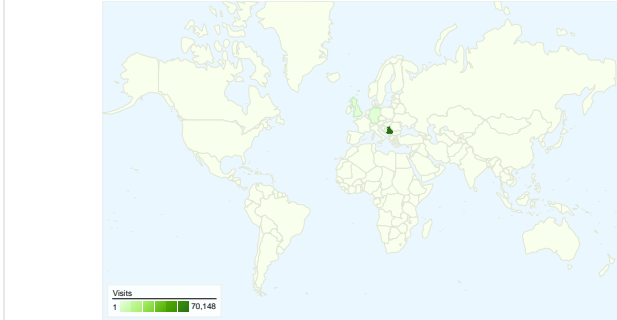

Map Overlay world