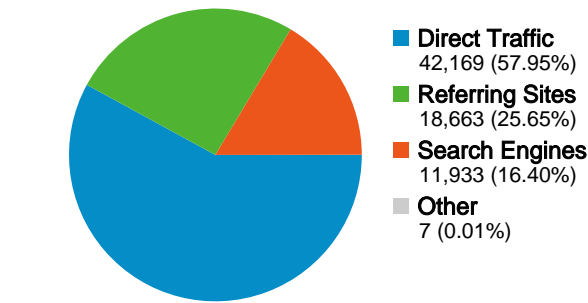

Site Usage

72,772 Visits

51.83% Bounce Rate

181,652 Pageviews

00:02:12 Avg. Time on Site

2.50 Pages/Visit

17.98% % New Visits

Traffic Sources Overview

17,729 people visited this site

72,772 Visits

17,729 Absolute Unique Visitors

181,652 Pageviews

2.50 Average Pageviews

00:02:12 Time on Site

51.83% Bounce Rate

18.01% New Visits

72,772 visits came from 67 countries/territories

Site Usage

Visits	Pages/Visit	Avg. Time on Site	% New Visits	Bounce Rate	
72,772 % of Site Total: 100.00%	2.50 Site Avg: 2.50 (0.00%)	00:02:12 Site Avg: 00:02:12 (0.00%)	18.01% Site Avg: 17.98% (0.15%)	51.83% Site Avg: 51.83% (0.00%)	
Country/Territory	Visits	Pages/Visit	Avg. Time on Site	% New Visits	Bounce Rate
Serbia and Montenegro	70,148	2.49	00:02:08	16.89%	51.59%
Bosnia and Herzegovina	523	2.73	00:02:56	53.35%	51.43%
(not set)	515	2.29	00:02:05	16.89%	52.82%
Germany	189	2.70	00:02:16	46.03%	61.38%
United Kingdom	168	2.26	00:01:16	30.95%	66.07%
Norway	165	1.96	00:32:41	73.33%	62.42%
Macedonia	136	3.71	00:01:49	86.03%	61.03%
United States	112	1.48	00:01:23	82.14%	77.68%
Spain	78	2.12	00:01:39	30.77%	46.15%
Austria	76	4.30	00:02:42	39.47%	46.05%

Pages on this site were viewed a total of 181,652 times

181,652 Pageviews

153,381 Unique Views

51.83% Bounce Rate

Top Content

Pages	Pageviews	% Pageviews
/	66,783	36.76%
/prva/index.php	13,259	7.30%
/druga/is.php	5,955	3.28%
/druga/me.php	5,388	2.97%
/prva/matematika_1.php	4,001	2.20%