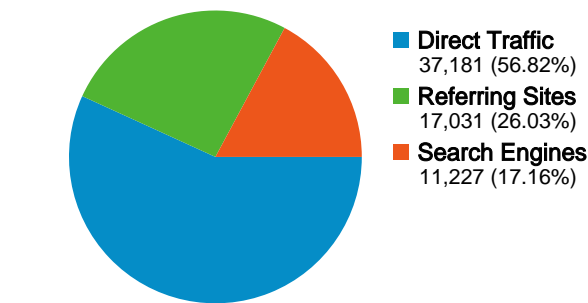

Site Usage

65,439 Visits

49.98% Bounce Rate

179,474 Pageviews

00:02:33 Avg. Time on Site

2.74 Pages/Visit

16.71% % New Visits

Traffic Sources Overview

All traffic sources sent a total of 65,439 visits

-  56.82% Direct Traffic
-  26.03% Referring Sites
-  17.16% Search Engines

- Direct Traffic
37,181 (56.82%)
- Referring Sites
17,031 (26.03%)
- Search Engines
11,227 (17.16%)

15,907 people visited this site

65,439 Visits

15,907 Absolute Unique Visitors

179,474 Pageviews

2.74 Average Pageviews

00:02:33 Time on Site

49.98% Bounce Rate

16.75% New Visits

65,439 visits came from 66 countries/territories

Site Usage

Country/Territory	Visits	Pages/Visit	Avg. Time on Site	% New Visits	Bounce Rate
Serbia and Montenegro	63,627	2.74	00:02:31	15.72%	49.72%
Bosnia and Herzegovina	556	3.18	00:03:40	45.68%	51.08%
Norway	154	2.69	00:17:10	70.78%	59.74%
United States	144	2.67	00:01:49	75.00%	68.75%
Macedonia	129	2.95	00:02:16	85.27%	63.57%
(not set)	121	2.74	00:02:43	17.36%	50.41%
Germany	118	2.49	00:02:41	45.76%	60.17%
United Kingdom	66	2.64	00:00:59	30.30%	62.12%
Denmark	64	2.41	00:01:54	28.12%	57.81%
Croatia	62	6.26	00:01:17	46.77%	74.19%