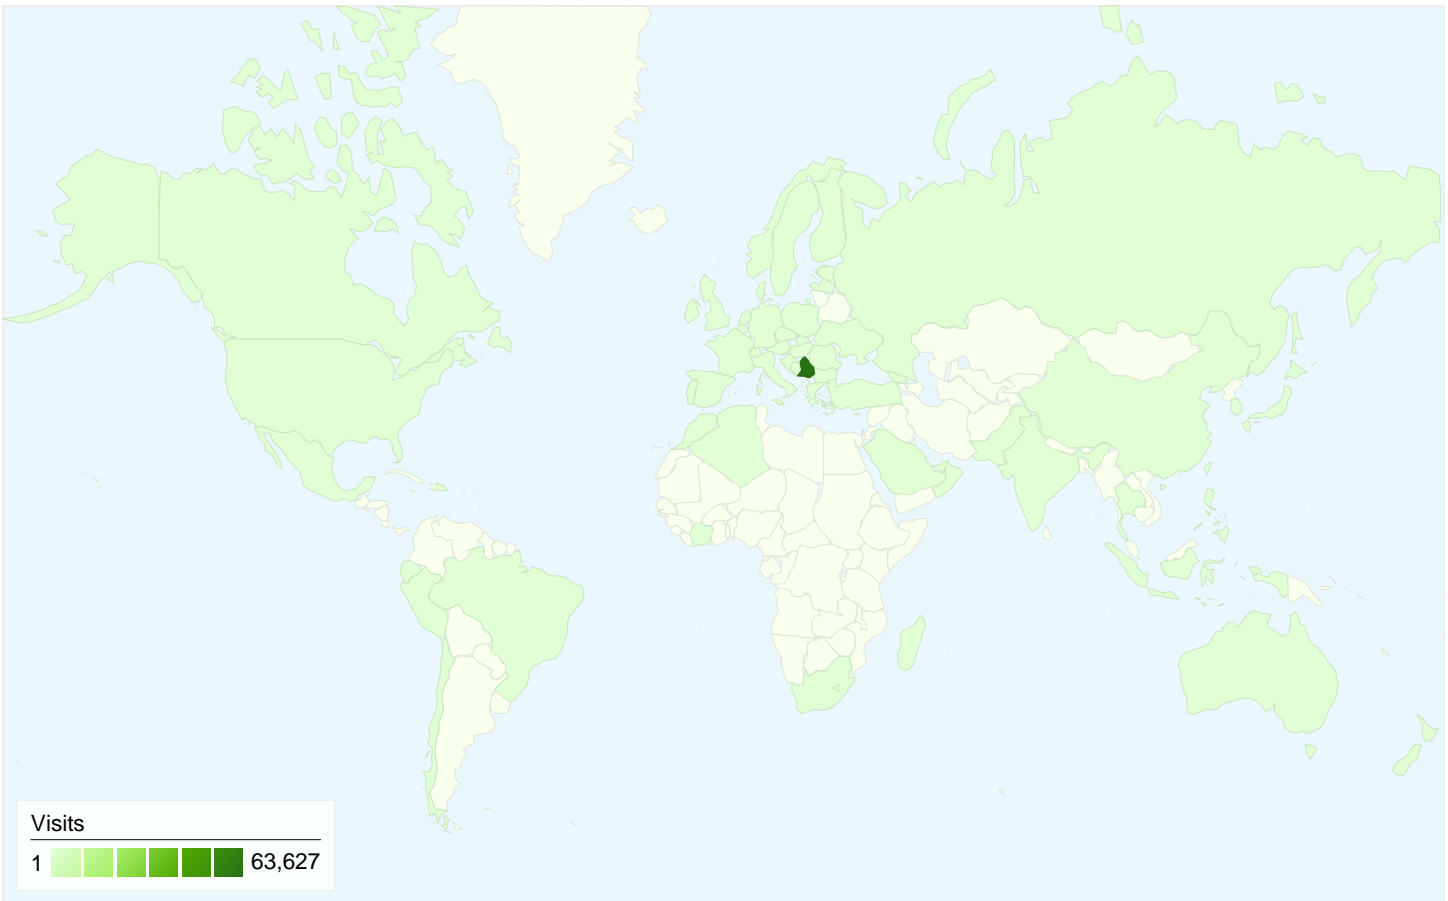

All traffic sources sent a total of 65,439 visits

-  56.82% Direct Traffic
-  26.03% Referring Sites
-  17.16% Search Engines

- Direct Traffic
37,181 (56.82%)
- Referring Sites
17,031 (26.03%)
- Search Engines
11,227 (17.16%)

15,907 people visited this site

65,439 Visits

15,907 Absolute Unique Visitors

179,474 Pageviews

2.74 Average Pageviews

00:02:33 Time on Site

49.98% Bounce Rate

16.75% New Visits

65,439 visits came from 66 countries/territories

Site Usage

Country/Territory	Visits	Pages/Visit	Avg. Time on Site	% New Visits	Bounce Rate
Serbia and Montenegro	63,627	2.74	00:02:31	15.72%	49.72%
Bosnia and Herzegovina	556	3.18	00:03:40	45.68%	51.08%
Norway	154	2.69	00:17:10	70.78%	59.74%
United States	144	2.67	00:01:49	75.00%	68.75%
Macedonia	129	2.95	00:02:16	85.27%	63.57%
(not set)	121	2.74	00:02:43	17.36%	50.41%
Germany	118	2.49	00:02:41	45.76%	60.17%
United Kingdom	66	2.64	00:00:59	30.30%	62.12%
Denmark	64	2.41	00:01:54	28.12%	57.81%
Croatia	62	6.26	00:01:17	46.77%	74.19%