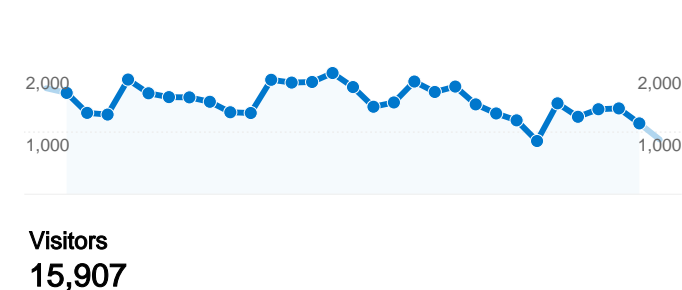

Visitors Overview

Content Overview

Pages	Pageviews	% Pageviews
/	65,320	36.40%
/prva/index.php	10,275	5.73%
/druga/is.php	5,441	3.03%
/druga/me.php	4,450	2.48%
/prva/matematika_1.php	3,070	1.71%