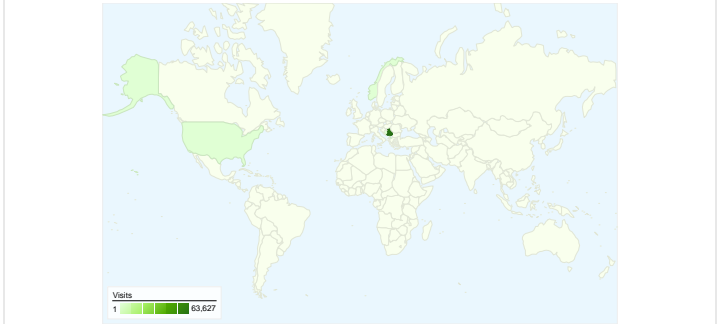

Map Overlay world