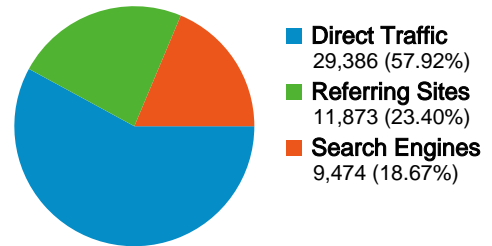

**Site Usage**

**50,733** Visits

**55.01%** Bounce Rate

**139,556** Pageviews

**00:02:17** Avg. Time on Site

**2.75** Pages/Visit

**20.66%** % New Visits

**Traffic Sources Overview**

All traffic sources sent a total of 50,733 visits

-  57.92% Direct Traffic
-  23.40% Referring Sites
-  18.67% Search Engines

## 50,733 visits came from 68 countries/territories

Pages on this site were viewed a total of 139,556 times

139,556 Pageviews

118,445 Unique Views

55.01% Bounce Rate