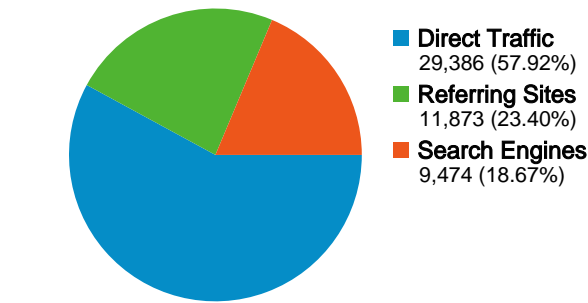

**Site Usage**

**50,733** Visits

**55.01%** Bounce Rate

**139,556** Pageviews

**00:02:17** Avg. Time on Site

**2.75** Pages/Visit

**20.66%** % New Visits

**Traffic Sources Overview**

All traffic sources sent a total of 50,733 visits

-  57.92% Direct Traffic
-  23.40% Referring Sites
-  18.67% Search Engines

## 50,733 visits came from 68 countries/territories

Pages on this site were viewed a total of 139,556 times

139,556 Pageviews

118,445 Unique Views

55.01% Bounce Rate