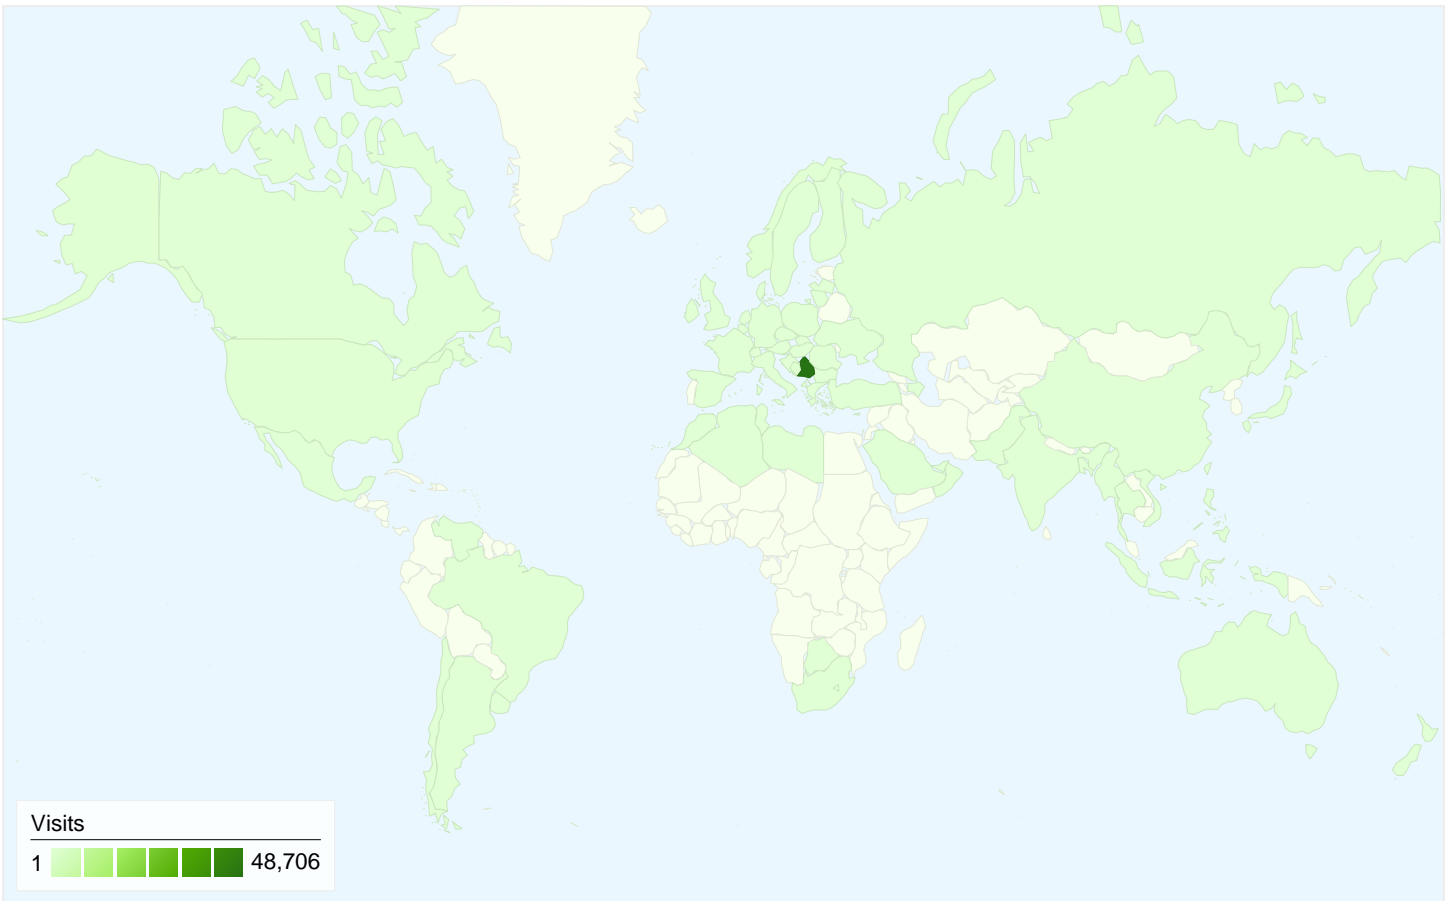

All traffic sources sent a total of 50,733 visits

-  57.92% Direct Traffic
-  23.40% Referring Sites
-  18.67% Search Engines

## 14,670 people visited this site

-  **50,733** Visits
-  **14,670** Absolute Unique Visitors
-  **139,556** Pageviews
-  **2.75** Average Pageviews
-  **00:02:17** Time on Site
-  **55.01%** Bounce Rate
-  **20.66%** New Visits

## 50,733 visits came from 68 countries/territories