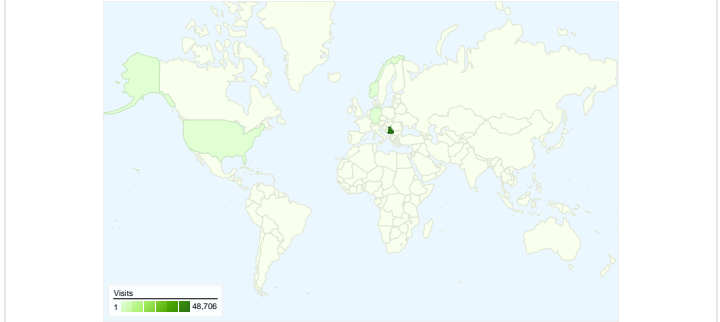

Map Overlay world