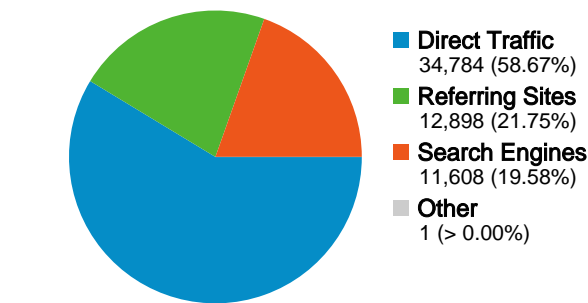

Site Usage

59,291 Visits

47.83% Bounce Rate

165,406 Pageviews

00:02:33 Avg. Time on Site

2.79 Pages/Visit

17.43% % New Visits

Traffic Sources Overview

14,613 people visited this site

-  **59,291** Visits
-  **14,613** Absolute Unique Visitors
-  **165,406** Pageviews
-  **2.79** Average Pageviews
-  **00:02:33** Time on Site
-  **47.83%** Bounce Rate
-  **17.45%** New Visits

59,291 visits came from 67 countries/territories

Site Usage

Country/Territory	Visits	Pages/Visit	Avg. Time on Site	% New Visits	Bounce Rate
Serbia and Montenegro	56,486	2.79	00:02:25	16.34%	47.47%
Hungary	726	2.69	00:02:30	16.53%	49.45%
Bosnia and Herzegovina	714	3.15	00:02:48	42.02%	51.12%
Norway	181	1.88	00:50:36	69.61%	54.14%
Austria	164	3.01	00:03:11	26.83%	50.61%
Macedonia	135	3.56	00:01:38	86.67%	62.22%
Germany	118	2.48	00:02:07	44.92%	59.32%
United States	111	2.32	00:01:42	54.05%	59.46%
(not set)	106	2.25	00:01:51	24.53%	58.49%
Croatia	92	1.74	00:01:43	40.22%	68.48%

Pages on this site were viewed a total of 165,406 times

 **165,406** Pageviews

 **138,452** Unique Views

 **47.83%** Bounce Rate

Top Content

Pages	Pageviews	% Pageviews
/	61,462	37.16%
/prva/index.php	9,536	5.77%
/druga/is.php	5,711	3.45%
/druga/me.php	4,057	2.45%
/druga/finansijski_menadzment_i_racunovodstvo.php	2,954	1.79%