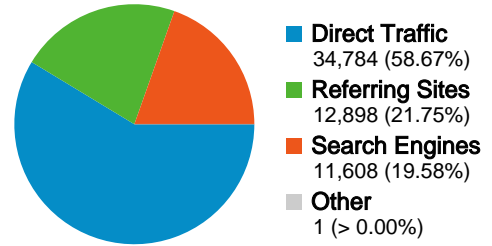

Site Usage

59,291 Visits

47.83% Bounce Rate

165,406 Pageviews

00:02:33 Avg. Time on Site

2.79 Pages/Visit

17.43% % New Visits

Traffic Sources Overview

All traffic sources sent a total of 59,291 visits

-  **58.67%** Direct Traffic
-  **21.75%** Referring Sites
-  **19.58%** Search Engines

Top Traffic Sources

Sources	Visits	% visits	Keywords	Visits	% visits
(direct) ((none))	34,784	58.67%	puskice	3,693	31.81%
google (organic)	11,043	18.63%	fon	509	4.38%
puskice.net (referral)	5,806	9.79%	fakultet organizacionih nauka	481	4.14%
puskice.co.yu (referral)	1,869	3.15%	puskice fon	454	3.91%
fonforum.org (referral)	1,161	1.96%	www.puskice.co.yu	340	2.93%

14,613 people visited this site

-  **59,291** Visits
-  **14,613** Absolute Unique Visitors
-  **165,406** Pageviews
-  **2.79** Average Pageviews
-  **00:02:33** Time on Site
-  **47.83%** Bounce Rate
-  **17.45%** New Visits

59,291 visits came from 67 countries/territories

Site Usage

Country/Territory	Visits	Pages/Visit	Avg. Time on Site	% New Visits	Bounce Rate
Serbia and Montenegro	56,486	2.79	00:02:25	16.34%	47.47%
Hungary	726	2.69	00:02:30	16.53%	49.45%
Bosnia and Herzegovina	714	3.15	00:02:48	42.02%	51.12%
Norway	181	1.88	00:50:36	69.61%	54.14%
Austria	164	3.01	00:03:11	26.83%	50.61%
Macedonia	135	3.56	00:01:38	86.67%	62.22%
Germany	118	2.48	00:02:07	44.92%	59.32%
United States	111	2.32	00:01:42	54.05%	59.46%
(not set)	106	2.25	00:01:51	24.53%	58.49%
Croatia	92	1.74	00:01:43	40.22%	68.48%