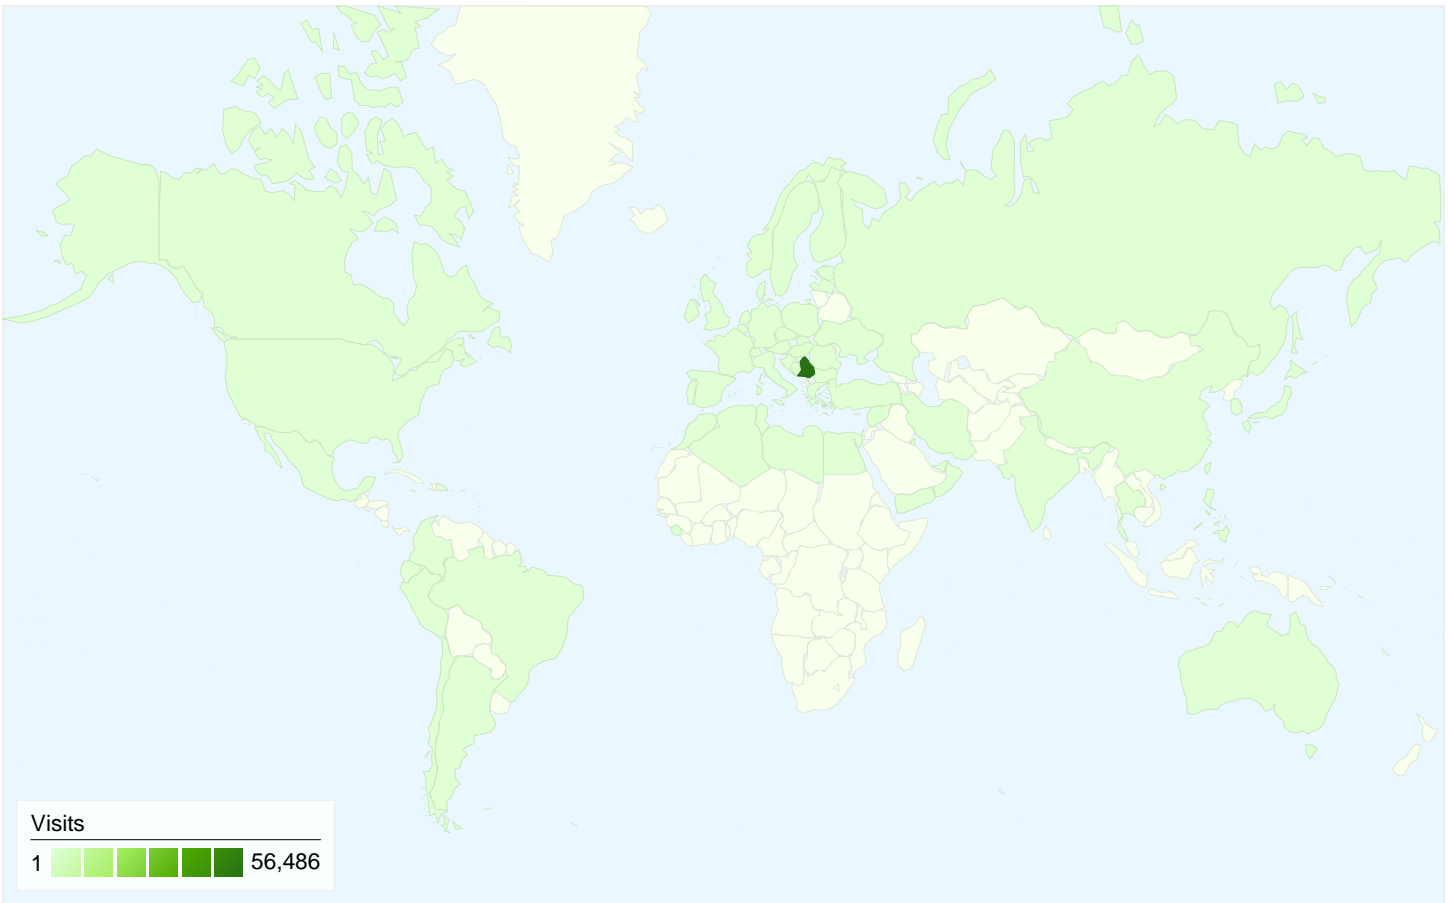

All traffic sources sent a total of 59,291 visits

-  **58.67%** Direct Traffic
-  **21.75%** Referring Sites
-  **19.58%** Search Engines

Top Traffic Sources

Sources	Visits	% visits	Keywords	Visits	% visits
(direct) ((none))	34,784	58.67%	puskice	3,693	31.81%
google (organic)	11,043	18.63%	fon	509	4.38%
puskice.net (referral)	5,806	9.79%	fakultet organizacionih nauka	481	4.14%
puskice.co.yu (referral)	1,869	3.15%	puskice fon	454	3.91%
fonforum.org (referral)	1,161	1.96%	www.puskice.co.yu	340	2.93%

14,613 people visited this site

-  **59,291** Visits
-  **14,613** Absolute Unique Visitors
-  **165,406** Pageviews
-  **2.79** Average Pageviews
-  **00:02:33** Time on Site
-  **47.83%** Bounce Rate
-  **17.45%** New Visits

59,291 visits came from 67 countries/territories

Site Usage

Country/Territory	Visits	Pages/Visit	Avg. Time on Site	% New Visits	Bounce Rate
Serbia and Montenegro	56,486	2.79	00:02:25	16.34%	47.47%
Hungary	726	2.69	00:02:30	16.53%	49.45%
Bosnia and Herzegovina	714	3.15	00:02:48	42.02%	51.12%
Norway	181	1.88	00:50:36	69.61%	54.14%
Austria	164	3.01	00:03:11	26.83%	50.61%
Macedonia	135	3.56	00:01:38	86.67%	62.22%
Germany	118	2.48	00:02:07	44.92%	59.32%
United States	111	2.32	00:01:42	54.05%	59.46%
(not set)	106	2.25	00:01:51	24.53%	58.49%
Croatia	92	1.74	00:01:43	40.22%	68.48%