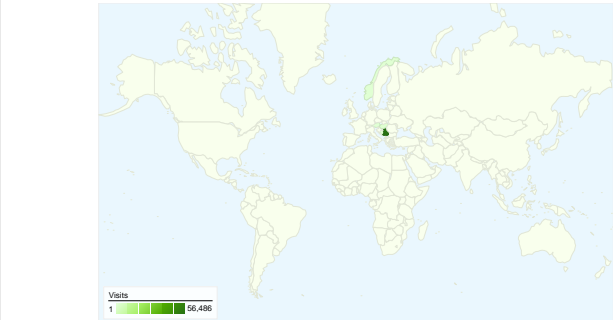

Map Overlay world