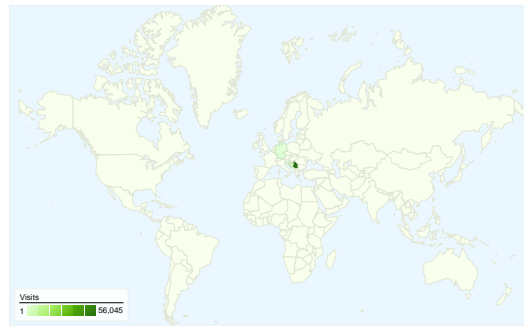

Site Usage

58,534 Visits

47.55% Bounce Rate

164,846 Pageviews

00:02:50 Avg. Time on Site

2.82 Pages/Visit

24.81% % New Visits

Visitors Overview

Visitors
 19,139

Map Overlay

Traffic Sources Overview

- **Direct Traffic**
 25,721.00 (43.94%)
- **Search Engines**
 22,533.00 (38.50%)
- **Referring Sites**
 10,280.00 (17.56%)

Content Overview

Pages	Pageviews	% Pageviews
/index.php	64,022	38.84%
/prva/index.php	4,842	2.94%
/druga/index.php	2,969	1.80%
/treca/index.php	1,446	0.88%
/vest/15062009/studenti-zele-	1,389	0.84%

All traffic sources sent a total of 58,534 visits

-  **43.94%** Direct Traffic
-  **17.56%** Referring Sites
-  **38.50%** Search Engines

- **Direct Traffic**
25,721.00 (43.94%)
- **Search Engines**
22,533.00 (38.50%)
- **Referring Sites**
10,280.00 (17.56%)

58,534 visits came from 62 countries/territories

Site Usage

Country/Territory	Visits	Pages/Visit	Avg. Time on Site	% New Visits	Bounce Rate
Visits 58,534 % of Site Total: 100.00%	Pages/Visit 2.82 Site Avg: 2.82 (0.00%)	Avg. Time on Site 00:02:50 Site Avg: 00:02:50 (0.00%)	% New Visits 24.86% Site Avg: 24.81% (0.20%)	Bounce Rate 47.55% Site Avg: 47.55% (0.00%)	
Serbia	56,045	2.83	00:02:52	23.03%	47.11%
Bosnia and Herzegovina	1,237	2.74	00:02:39	65.89%	55.21%
Montenegro	404	2.61	00:01:36	57.92%	56.19%
Germany	137	1.89	00:01:10	32.12%	70.80%
Croatia	128	2.36	00:01:24	82.81%	55.47%
Macedonia [FYROM]	109	1.96	00:01:44	86.24%	66.06%
United States	78	1.96	00:01:00	83.33%	76.92%
Norway	59	2.10	00:06:08	67.80%	47.46%
Slovenia	38	4.63	00:02:31	78.95%	39.47%