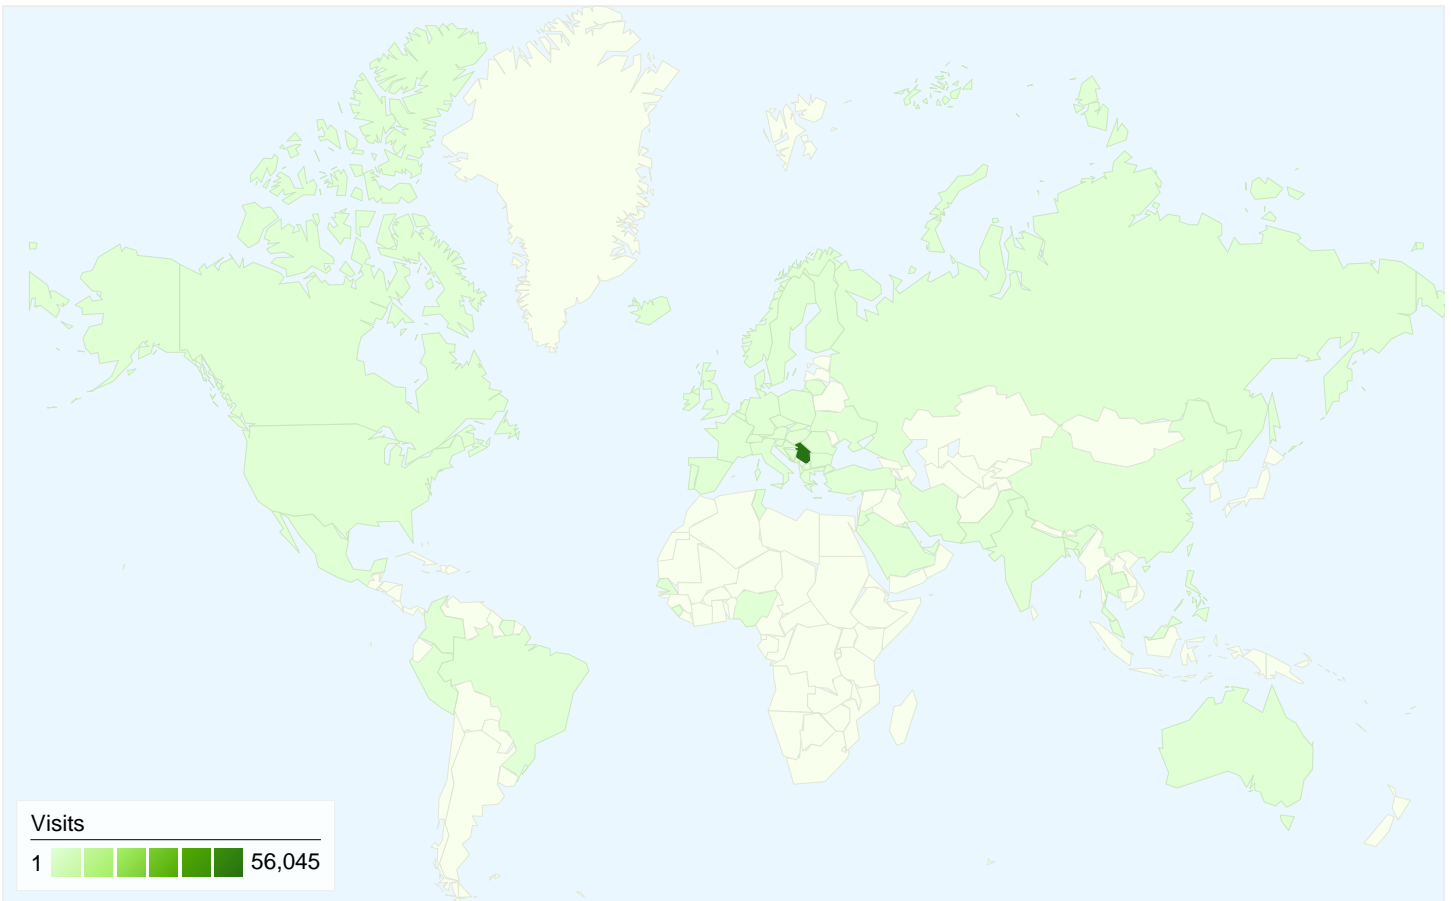

Visitors
 19,139

Map Overlay

Traffic Sources Overview

- **Direct Traffic**
 25,721.00 (43.94%)
- **Search Engines**
 22,533.00 (38.50%)
- **Referring Sites**
 10,280.00 (17.56%)

Content Overview

Pages	Pageviews	% Pageviews
/index.php	64,022	38.84%
/prva/index.php	4,842	2.94%
/druga/index.php	2,969	1.80%
/treca/index.php	1,446	0.88%
/vest/15062009/studenti-zele-	1,389	0.84%

All traffic sources sent a total of 58,534 visits

-  **43.94%** Direct Traffic
-  **17.56%** Referring Sites
-  **38.50%** Search Engines

- **Direct Traffic**
25,721.00 (43.94%)
- **Search Engines**
22,533.00 (38.50%)
- **Referring Sites**
10,280.00 (17.56%)

58,534 visits came from 62 countries/territories

Site Usage

Country/Territory	Visits	Pages/Visit	Avg. Time on Site	% New Visits	Bounce Rate
Visits 58,534 % of Site Total: 100.00%	Pages/Visit 2.82 Site Avg: 2.82 (0.00%)	Avg. Time on Site 00:02:50 Site Avg: 00:02:50 (0.00%)	% New Visits 24.86% Site Avg: 24.81% (0.20%)	Bounce Rate 47.55% Site Avg: 47.55% (0.00%)	
Serbia	56,045	2.83	00:02:52	23.03%	47.11%
Bosnia and Herzegovina	1,237	2.74	00:02:39	65.89%	55.21%
Montenegro	404	2.61	00:01:36	57.92%	56.19%
Germany	137	1.89	00:01:10	32.12%	70.80%
Croatia	128	2.36	00:01:24	82.81%	55.47%
Macedonia [FYROM]	109	1.96	00:01:44	86.24%	66.06%
United States	78	1.96	00:01:00	83.33%	76.92%
Norway	59	2.10	00:06:08	67.80%	47.46%
Slovenia	38	4.63	00:02:31	78.95%	39.47%