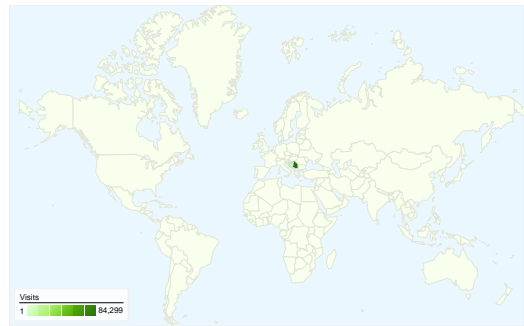

Map Overlay

Traffic Sources Overview

- **Direct Traffic**
  37,875.00 (43.13%)
- **Search Engines**
  29,590.00 (33.70%)
- **Referring Sites**
  20,348.00 (23.17%)

Content Overview

Pages	Pageviews	% Pageviews
/index.php	108,015	45.13%
/prva/index.php	4,370	1.83%
/druga/index.php	2,771	1.16%
/vest/09102009/fon-odlucio-da-	2,512	1.05%
/vest/20102009/magistar-	1,987	0.83%