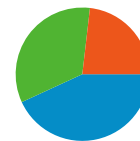

24.78% New Visits

Technical Profile

Browser	Visits	% visits	Connection Speed	Visits	% visits
Firefox	52,940	60.29%	DSL	41,646	47.43%
Internet Explorer	15,758	17.94%	Cable	21,333	24.29%
Opera	8,776	9.99%	Unknown	16,905	19.25%
Chrome	8,584	9.78%	T1	3,960	4.51%
Safari	1,334	1.52%	Dialup	3,917	4.46%

All traffic sources sent a total of 87,813 visits

43.13% Direct Traffic

23.17% Referring Sites

33.70% Search Engines

- **Direct Traffic**
37,875.00 (43.13%)
- **Search Engines**
29,590.00 (33.70%)
- **Referring Sites**
20,348.00 (23.17%)