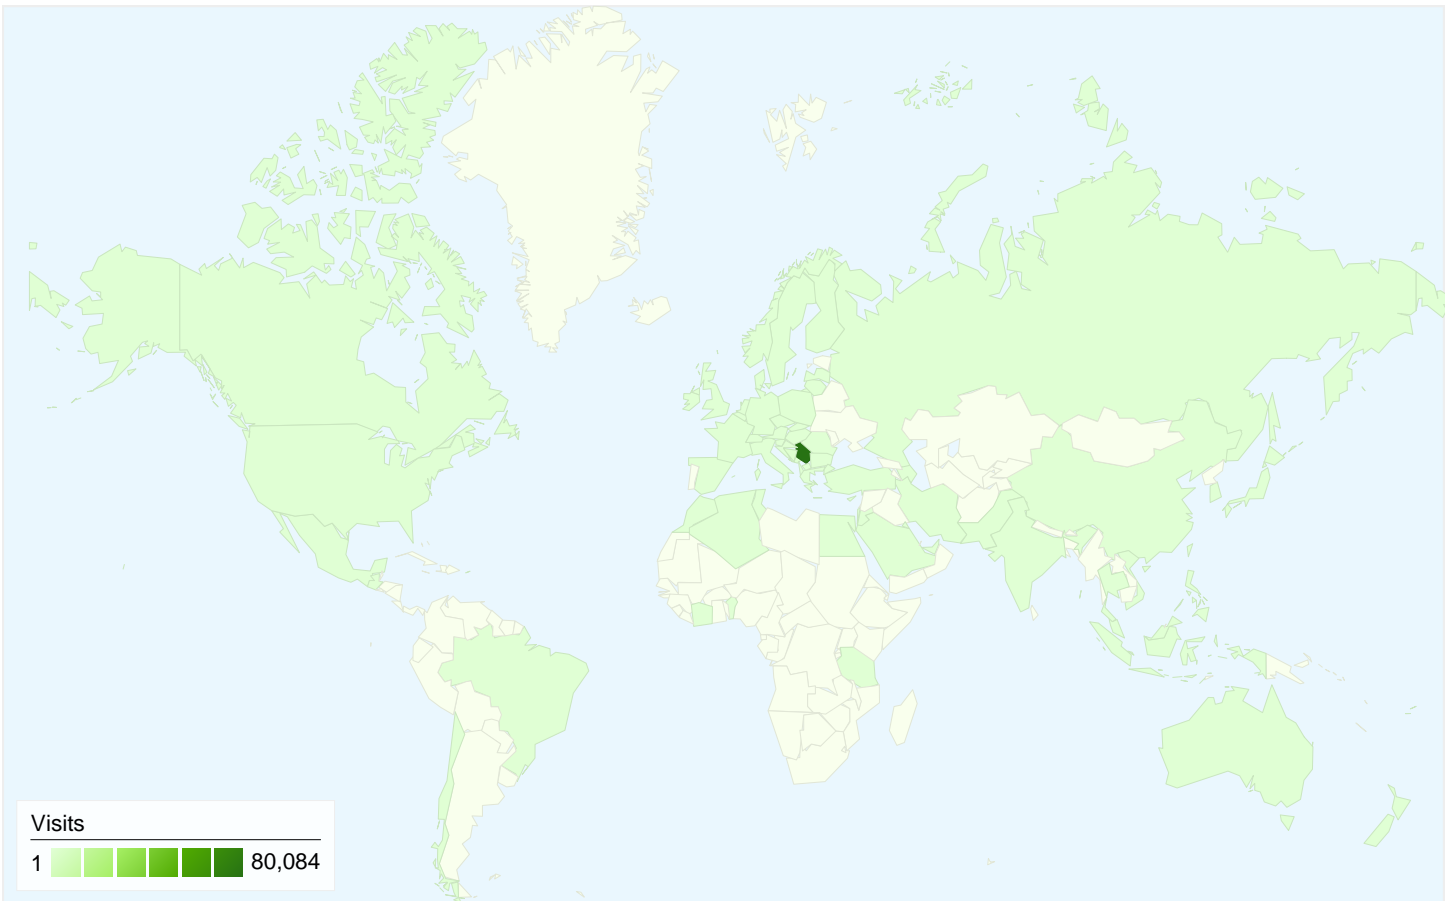

All traffic sources sent a total of 84,196 visits

-  38.13% Direct Traffic
-  23.08% Referring Sites
-  38.39% Search Engines

- Search Engines
32,324.00 (38.39%)
- Direct Traffic
32,103.00 (38.13%)
- Referring Sites
19,431.00 (23.08%)
- Other
338 (0.40%)

84,196 visits came from 71 countries/territories

Site Usage

Country/Territory	Visits	Pages/Visit	Avg. Time on Site	% New Visits	Bounce Rate
Visits 84,196 % of Site Total: 100.00%	Pages/Visit 2.68 Site Avg: 2.68 (0.00%)	Avg. Time on Site 00:02:24 Site Avg: 00:02:24 (0.00%)	% New Visits 25.14% Site Avg: 25.11% (0.13%)	Bounce Rate 48.26% Site Avg: 48.26% (0.00%)	
Serbia	80,084	2.69	00:02:26	23.25%	47.90%
Bosnia and Herzegovina	1,315	2.38	00:01:47	67.07%	57.79%
(not set)	918	2.20	00:03:00	35.08%	50.87%
Montenegro	646	2.62	00:01:40	67.49%	53.25%
Macedonia [FYROM]	182	2.14	00:01:22	90.66%	61.54%
Croatia	177	2.17	00:00:43	75.14%	59.32%
United States	141	3.33	00:01:06	62.41%	61.70%
Austria	111	3.09	00:03:31	56.76%	36.94%
Germany	80	3.32	00:01:15	72.50%	58.75%