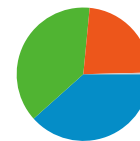

25.11% New Visits

Technical Profile

Browser	Visits	% visits	Connection Speed	Visits	% visits
Firefox	49,188	58.42%	DSL	35,734	42.44%
Internet Explorer	14,789	17.56%	Cable	21,246	25.23%
Chrome	9,615	11.42%	Unknown	19,662	23.35%
Opera	8,375	9.95%	Dialup	4,183	4.97%
Safari	1,863	2.21%	T1	3,296	3.91%

All traffic sources sent a total of 84,196 visits

-  38.13% Direct Traffic
-  23.08% Referring Sites
-  38.39% Search Engines

- Search Engines
32,324.00 (38.39%)
- Direct Traffic
32,103.00 (38.13%)
- Referring Sites
19,431.00 (23.08%)
- Other
338 (0.40%)