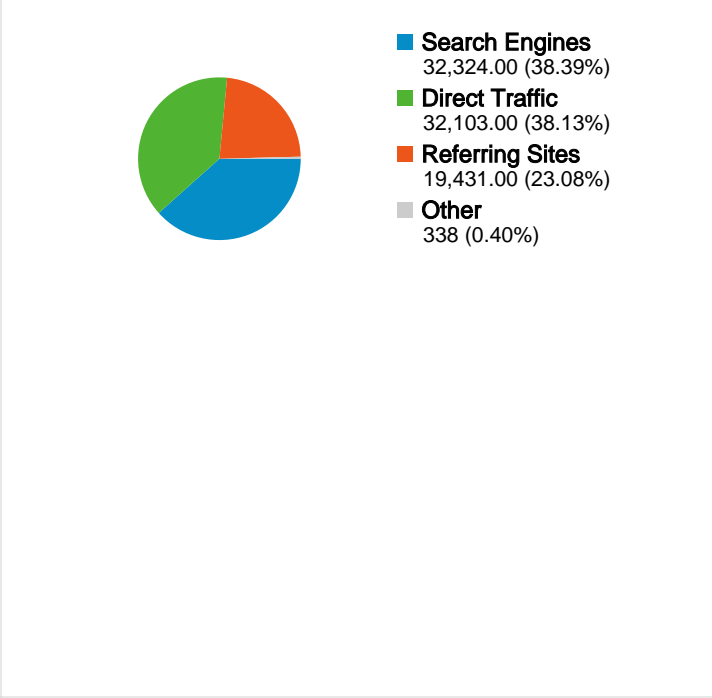

Site Usage

84,196 Visits	48.26% Bounce Rate
225,717 Pageviews	00:02:24 Avg. Time on Site
2.68 Pages/Visit	25.11% % New Visits

Visitors Overview

Map Overlay

Traffic Sources Overview

Content Overview

Pages	Pageviews	% Pageviews
/index.php	109,706	48.60%
/prva/index.php	6,079	2.69%
/vest/16112009/neradna-	4,186	1.85%
/druga/index.php	3,640	1.61%
/prva/zajednicke-	2,183	0.97%

Goals Overview

26,290 people visited this site

84,196 Visits

26,290 Absolute Unique Visitors

225,717 Pageviews

2.68 Average Pageviews

00:02:24 Time on Site

48.26% Bounce Rate

All traffic sources sent a total of 84,196 visits

-  38.13% Direct Traffic
-  23.08% Referring Sites
-  38.39% Search Engines

- Search Engines
32,324.00 (38.39%)
- Direct Traffic
32,103.00 (38.13%)
- Referring Sites
19,431.00 (23.08%)
- Other
338 (0.40%)

84,196 visits came from 71 countries/territories

Site Usage

Country/Territory	Visits	Pages/Visit	Avg. Time on Site	% New Visits	Bounce Rate
Visits 84,196 % of Site Total: 100.00%	Pages/Visit 2.68 Site Avg: 2.68 (0.00%)	Avg. Time on Site 00:02:24 Site Avg: 00:02:24 (0.00%)	% New Visits 25.14% Site Avg: 25.11% (0.13%)	Bounce Rate 48.26% Site Avg: 48.26% (0.00%)	
Serbia	80,084	2.69	00:02:26	23.25%	47.90%
Bosnia and Herzegovina	1,315	2.38	00:01:47	67.07%	57.79%
(not set)	918	2.20	00:03:00	35.08%	50.87%
Montenegro	646	2.62	00:01:40	67.49%	53.25%
Macedonia [FYROM]	182	2.14	00:01:22	90.66%	61.54%
Croatia	177	2.17	00:00:43	75.14%	59.32%
United States	141	3.33	00:01:06	62.41%	61.70%
Austria	111	3.09	00:03:31	56.76%	36.94%
Germany	80	3.32	00:01:15	72.50%	58.75%