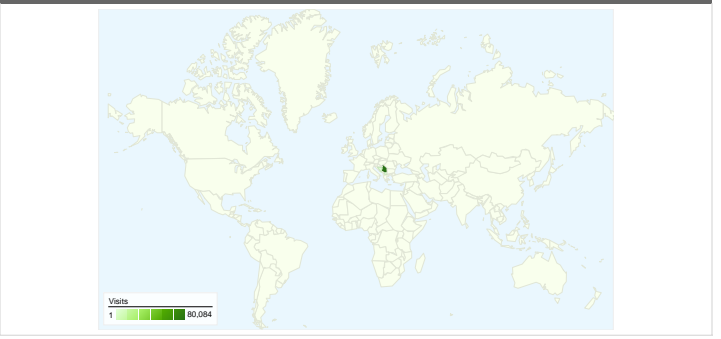

Site Usage

84,196 Visits	48.26% Bounce Rate
225,717 Pageviews	00:02:24 Avg. Time on Site
2.68 Pages/Visit	25.11% % New Visits

Visitors Overview

Map Overlay

Traffic Sources Overview

Content Overview

Pages	Pageviews	% Pageviews
/index.php	109,706	48.60%
/prva/index.php	6,079	2.69%
/vest/16112009/neradna-	4,186	1.85%
/druga/index.php	3,640	1.61%
/prva/zajednicke-	2,183	0.97%

Goals Overview

26,290 people visited this site

84,196 Visits

26,290 Absolute Unique Visitors

225,717 Pageviews

2.68 Average Pageviews

00:02:24 Time on Site

48.26% Bounce Rate

All traffic sources sent a total of 84,196 visits

-  38.13% Direct Traffic
-  23.08% Referring Sites
-  38.39% Search Engines

- Search Engines
32,324.00 (38.39%)
- Direct Traffic
32,103.00 (38.13%)
- Referring Sites
19,431.00 (23.08%)
- Other
338 (0.40%)

84,196 visits came from 71 countries/territories

Site Usage

Country/Territory	Visits	Pages/Visit	Avg. Time on Site	% New Visits	Bounce Rate
Visits 84,196 % of Site Total: 100.00%	Pages/Visit 2.68 Site Avg: 2.68 (0.00%)	Avg. Time on Site 00:02:24 Site Avg: 00:02:24 (0.00%)	% New Visits 25.14% Site Avg: 25.11% (0.13%)	Bounce Rate 48.26% Site Avg: 48.26% (0.00%)	
Serbia	80,084	2.69	00:02:26	23.25%	47.90%
Bosnia and Herzegovina	1,315	2.38	00:01:47	67.07%	57.79%
(not set)	918	2.20	00:03:00	35.08%	50.87%
Montenegro	646	2.62	00:01:40	67.49%	53.25%
Macedonia [FYROM]	182	2.14	00:01:22	90.66%	61.54%
Croatia	177	2.17	00:00:43	75.14%	59.32%
United States	141	3.33	00:01:06	62.41%	61.70%
Austria	111	3.09	00:03:31	56.76%	36.94%
Germany	80	3.32	00:01:15	72.50%	58.75%