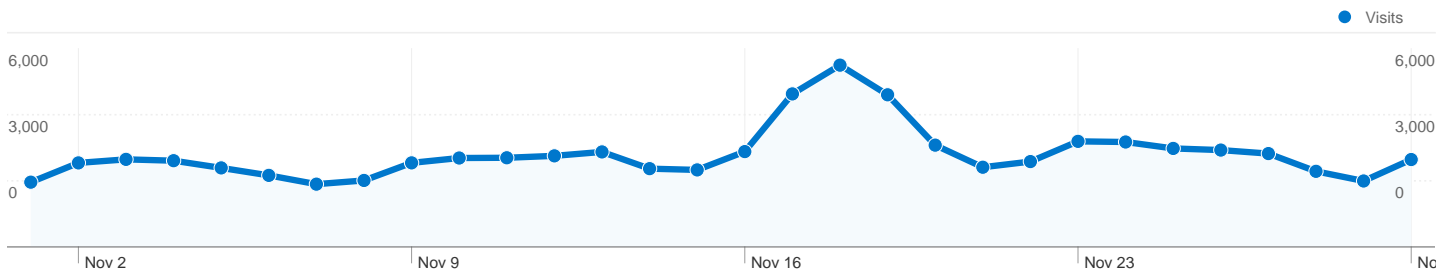

Site Usage

84,196 Visits	48.26% Bounce Rate
225,717 Pageviews	00:02:24 Avg. Time on Site
2.68 Pages/Visit	25.11% % New Visits

Visitors Overview

Map Overlay

Traffic Sources Overview

Content Overview

Pages	Pageviews	% Pageviews
/index.php	109,706	48.60%
/prva/index.php	6,079	2.69%
/vest/16112009/neradna-	4,186	1.85%
/druga/index.php	3,640	1.61%
/prva/zajednicke-	2,183	0.97%

Goals Overview

26,290 people visited this site

84,196 Visits

26,290 Absolute Unique Visitors

225,717 Pageviews

2.68 Average Pageviews

00:02:24 Time on Site

48.26% Bounce Rate

All traffic sources sent a total of 84,196 visits

-  38.13% Direct Traffic
-  23.08% Referring Sites
-  38.39% Search Engines

- Search Engines
32,324.00 (38.39%)
- Direct Traffic
32,103.00 (38.13%)
- Referring Sites
19,431.00 (23.08%)
- Other
338 (0.40%)

84,196 visits came from 71 countries/territories

Site Usage

Country/Territory	Visits	Pages/Visit	Avg. Time on Site	% New Visits	Bounce Rate
Visits 84,196 % of Site Total: 100.00%	Pages/Visit 2.68 Site Avg: 2.68 (0.00%)	Avg. Time on Site 00:02:24 Site Avg: 00:02:24 (0.00%)	% New Visits 25.14% Site Avg: 25.11% (0.13%)	Bounce Rate 48.26% Site Avg: 48.26% (0.00%)	
Serbia	80,084	2.69	00:02:26	23.25%	47.90%
Bosnia and Herzegovina	1,315	2.38	00:01:47	67.07%	57.79%
(not set)	918	2.20	00:03:00	35.08%	50.87%
Montenegro	646	2.62	00:01:40	67.49%	53.25%
Macedonia [FYROM]	182	2.14	00:01:22	90.66%	61.54%
Croatia	177	2.17	00:00:43	75.14%	59.32%
United States	141	3.33	00:01:06	62.41%	61.70%
Austria	111	3.09	00:03:31	56.76%	36.94%
Germany	80	3.32	00:01:15	72.50%	58.75%