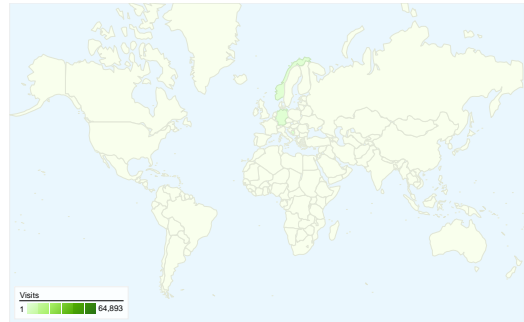

Site Usage

72,300 Visits

60.90% Bounce Rate

149,637 Pageviews

00:02:36 Avg. Time on Site

2.07 Pages/Visit

18.29% % New Visits

Visitors Overview

Visitors
17,558

Map Overlay world

Traffic Sources Overview

- **Direct Traffic**
38,857.00 (53.74%)
- **Referring Sites**
21,099.00 (29.18%)
- **Search Engines**
12,344.00 (17.07%)

Content Overview

Pages	Pageviews	% Pageviews
/index.php	77,816	52.00%
/druga/me.php	2,788	1.86%
/druga/is.php	2,763	1.85%
/dugavest.php?id=1918	2,554	1.71%
/vest/27102008/sastanak-sa-	2,012	1.34%

Goals Overview

17,558 people visited this site

72,300 Visits

17,558 Absolute Unique Visitors

149,637 Pageviews

2.07 Average Pageviews

00:02:36 Time on Site

60.90% Bounce Rate

Site Usage

Visits	Pages/Visit	Avg. Time on Site	% New Visits	Bounce Rate	
72,300 % of Site Total: 100.00%	2.07 Site Avg: 2.07 (0.00%)	00:02:36 Site Avg: 00:02:36 (0.00%)	18.36% Site Avg: 18.29% (0.39%)	60.90% Site Avg: 60.90% (0.00%)	
Country/Territory	Visits	Pages/Visit	Avg. Time on Site	% New Visits	Bounce Rate
Serbia	64,893	2.07	00:02:17	17.52%	60.88%
(not set)	5,178	2.03	00:01:52	17.01%	59.77%
Bosnia and Herzegovina	488	2.39	00:02:25	59.84%	63.52%
Germany	321	1.80	00:01:44	21.81%	65.73%
Norway	207	2.57	02:06:21	54.11%	48.79%
Montenegro	206	2.18	00:01:16	49.03%	62.62%
Austria	205	2.18	00:02:00	20.98%	60.00%
United States	203	1.80	00:00:59	31.03%	71.92%
Croatia	102	1.66	00:01:09	39.22%	79.41%
Hungary	95	2.15	00:01:07	45.26%	57.89%