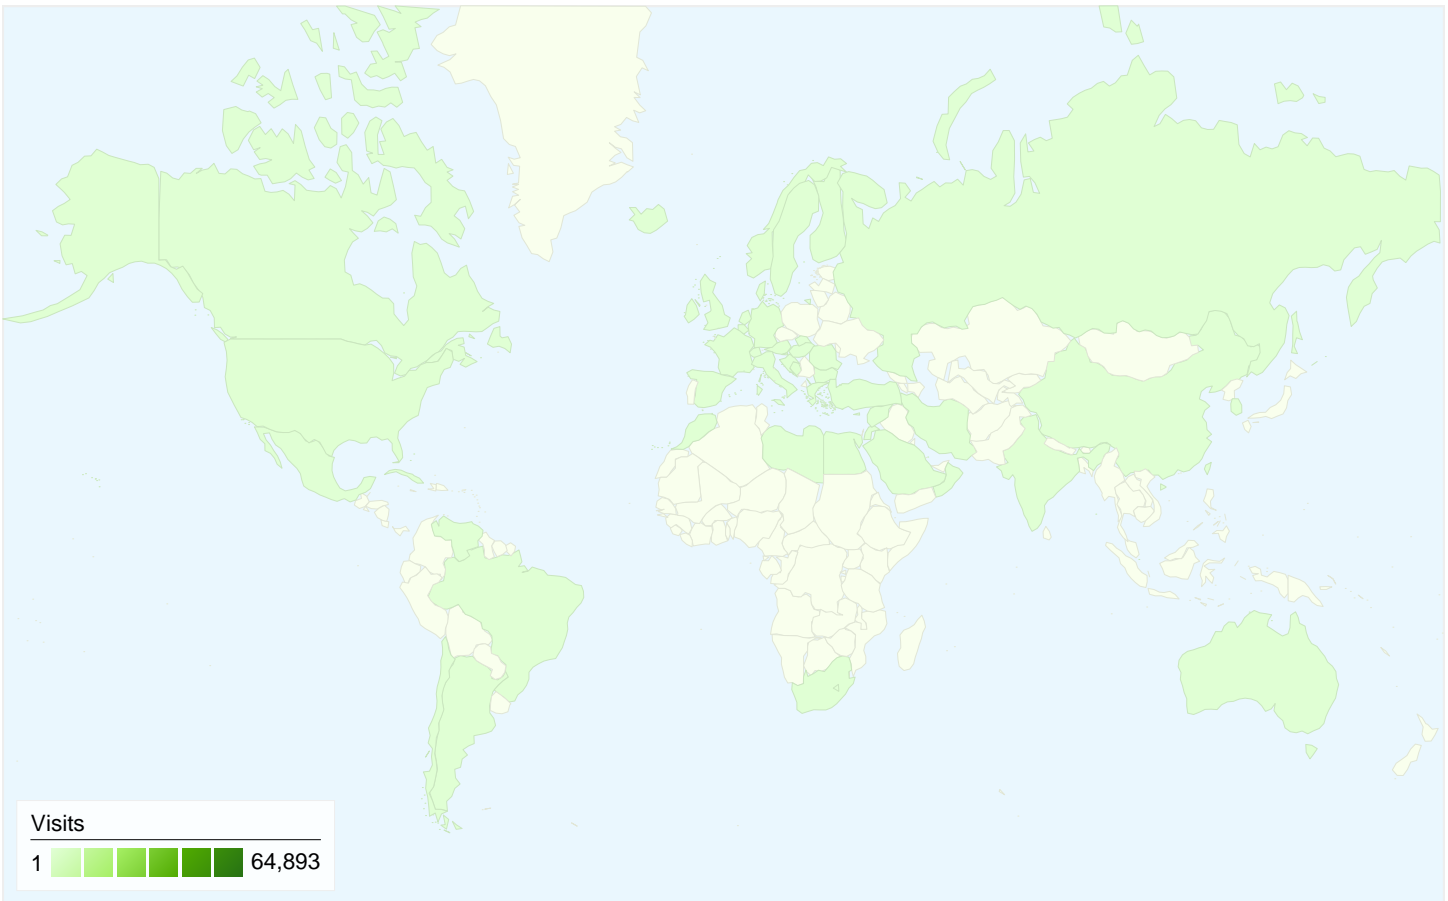

Visitors
17,558

Map Overlay world

Traffic Sources Overview

- **Direct Traffic**
38,857.00 (53.74%)
- **Referring Sites**
21,099.00 (29.18%)
- **Search Engines**
12,344.00 (17.07%)

Content Overview

Pages	Pageviews	% Pageviews
/index.php	77,816	52.00%
/druga/me.php	2,788	1.86%
/druga/is.php	2,763	1.85%
/dugavest.php?id=1918	2,554	1.71%
/vest/27102008/sastanak-sa-	2,012	1.34%

All traffic sources sent a total of 72,300 visits

-  **53.74% Direct Traffic**
-  **29.18% Referring Sites**
-  **17.07% Search Engines**

Top Traffic Sources

Sources	Visits	% visits	Keywords	Visits	% visits
(direct) ((none))	38,857	53.74%	puskice	4,693	38.02%
google (organic)	11,973	16.56%	puskice fon	924	7.49%
puskice.co.yu (referral)	11,043	15.27%	fon	678	5.49%
puskice.net (referral)	4,775	6.60%	fakultet organizacionih nauka	420	3.40%
new.facebook.com (referral)	1,068	1.48%	fon puskice	333	2.70%

Visitors completed 0 goal conversions

0 conversions, Goal 1: Poslovi

Goal Performance

Goal Conversion Rate

Goal Conversion Rate
0.00%

Total Goal Value

Total Goal Value
\$0.00

72,300 visits came from 57 countries/territories

Site Usage

Visits	Pages/Visit	Avg. Time on Site	% New Visits	Bounce Rate	
72,300 % of Site Total: 100.00%	2.07 Site Avg: 2.07 (0.00%)	00:02:36 Site Avg: 00:02:36 (0.00%)	18.36% Site Avg: 18.29% (0.39%)	60.90% Site Avg: 60.90% (0.00%)	
Country/Territory	Visits	Pages/Visit	Avg. Time on Site	% New Visits	Bounce Rate
Serbia	64,893	2.07	00:02:17	17.52%	60.88%
(not set)	5,178	2.03	00:01:52	17.01%	59.77%
Bosnia and Herzegovina	488	2.39	00:02:25	59.84%	63.52%
Germany	321	1.80	00:01:44	21.81%	65.73%
Norway	207	2.57	02:06:21	54.11%	48.79%
Montenegro	206	2.18	00:01:16	49.03%	62.62%
Austria	205	2.18	00:02:00	20.98%	60.00%
United States	203	1.80	00:00:59	31.03%	71.92%
Croatia	102	1.66	00:01:09	39.22%	79.41%
Hungary	95	2.15	00:01:07	45.26%	57.89%