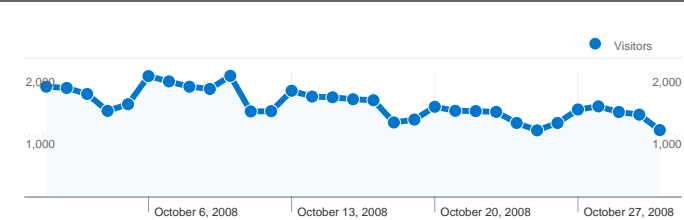

Site Usage

72,300 Visits

60.90% Bounce Rate

149,637 Pageviews

00:02:36 Avg. Time on Site

2.07 Pages/Visit

18.29% % New Visits

Visitors Overview

Visitors
17,558

Map Overlay world

Traffic Sources Overview

- **Direct Traffic**
38,857.00 (53.74%)
- **Referring Sites**
21,099.00 (29.18%)
- **Search Engines**
12,344.00 (17.07%)

Content Overview

Pages	Pageviews	% Pageviews
/index.php	77,816	52.00%
/druga/me.php	2,788	1.86%
/druga/is.php	2,763	1.85%
/dugavest.php?id=1918	2,554	1.71%
/vest/27102008/sastanak-sa-	2,012	1.34%

Goals Overview

17,558 people visited this site

72,300 Visits

17,558 Absolute Unique Visitors

149,637 Pageviews

2.07 Average Pageviews

00:02:36 Time on Site

60.90% Bounce Rate

Site Usage

Visits	Pages/Visit	Avg. Time on Site	% New Visits	Bounce Rate	
72,300 % of Site Total: 100.00%	2.07 Site Avg: 2.07 (0.00%)	00:02:36 Site Avg: 00:02:36 (0.00%)	18.36% Site Avg: 18.29% (0.39%)	60.90% Site Avg: 60.90% (0.00%)	
Country/Territory	Visits	Pages/Visit	Avg. Time on Site	% New Visits	Bounce Rate
Serbia	64,893	2.07	00:02:17	17.52%	60.88%
(not set)	5,178	2.03	00:01:52	17.01%	59.77%
Bosnia and Herzegovina	488	2.39	00:02:25	59.84%	63.52%
Germany	321	1.80	00:01:44	21.81%	65.73%
Norway	207	2.57	02:06:21	54.11%	48.79%
Montenegro	206	2.18	00:01:16	49.03%	62.62%
Austria	205	2.18	00:02:00	20.98%	60.00%
United States	203	1.80	00:00:59	31.03%	71.92%
Croatia	102	1.66	00:01:09	39.22%	79.41%
Hungary	95	2.15	00:01:07	45.26%	57.89%