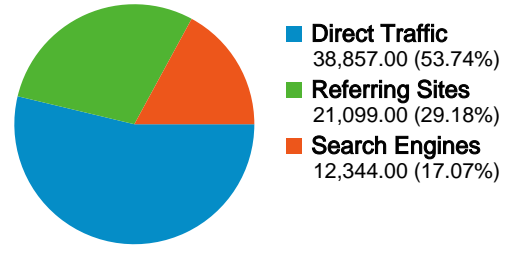

Top Traffic Sources

Sources	Visits	% visits	Keywords	Visits	% visits
(direct) ((none))	38,857	53.74%	puskice	4,693	38.02%
google (organic)	11,973	16.56%	puskice fon	924	7.49%
puskice.co.yu (referral)	11,043	15.27%	fon	678	5.49%
puskice.net (referral)	4,775	6.60%	fakultet organizacionih nauka	420	3.40%
new.facebook.com (referral)	1,068	1.48%	fon puskice	333	2.70%