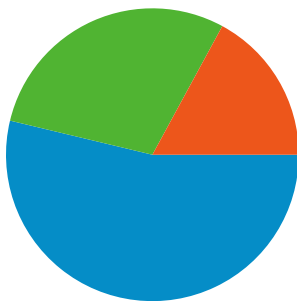

Site Usage

72,300 Visits

60.90% Bounce Rate

149,637 Pageviews

00:02:36 Avg. Time on Site

2.07 Pages/Visit

18.29% % New Visits

Visitors Overview

Visitors
17,558

Map Overlay world

Traffic Sources Overview

- **Direct Traffic**
38,857.00 (53.74%)
- **Referring Sites**
21,099.00 (29.18%)
- **Search Engines**
12,344.00 (17.07%)

Content Overview

Pages	Pageviews	% Pageviews
/index.php	77,816	52.00%
/druga/me.php	2,788	1.86%
/druga/is.php	2,763	1.85%
/dugavest.php?id=1918	2,554	1.71%
/vest/27102008/sastanak-sa-	2,012	1.34%

Goals Overview

17,558 people visited this site

72,300 Visits

17,558 Absolute Unique Visitors

149,637 Pageviews

2.07 Average Pageviews

00:02:36 Time on Site

60.90% Bounce Rate

Site Usage

Visits	Pages/Visit	Avg. Time on Site	% New Visits	Bounce Rate	
72,300 % of Site Total: 100.00%	2.07 Site Avg: 2.07 (0.00%)	00:02:36 Site Avg: 00:02:36 (0.00%)	18.36% Site Avg: 18.29% (0.39%)	60.90% Site Avg: 60.90% (0.00%)	
Country/Territory	Visits	Pages/Visit	Avg. Time on Site	% New Visits	Bounce Rate
Serbia	64,893	2.07	00:02:17	17.52%	60.88%
(not set)	5,178	2.03	00:01:52	17.01%	59.77%
Bosnia and Herzegovina	488	2.39	00:02:25	59.84%	63.52%
Germany	321	1.80	00:01:44	21.81%	65.73%
Norway	207	2.57	02:06:21	54.11%	48.79%
Montenegro	206	2.18	00:01:16	49.03%	62.62%
Austria	205	2.18	00:02:00	20.98%	60.00%
United States	203	1.80	00:00:59	31.03%	71.92%
Croatia	102	1.66	00:01:09	39.22%	79.41%
Hungary	95	2.15	00:01:07	45.26%	57.89%