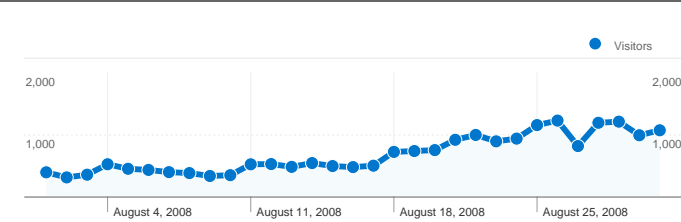

Site Usage

30,639 Visits

60.29% Bounce Rate

63,955 Pageviews

00:02:04 Avg. Time on Site

2.09 Pages/Visit

20.45% % New Visits

Visitors Overview

Visitors
7,930

Map Overlay world

Traffic Sources Overview

- **Direct Traffic**
13,868.00 (45.26%)
- **Referring Sites**
13,179.00 (43.01%)
- **Search Engines**
3,590.00 (11.72%)
- **Other**
2 (0.01%)

Content Overview

30,639 visits came from 57 countries/territories

Site Usage

Visits	Pages/Visit	Avg. Time on Site	% New Visits	Bounce Rate	
30,639 % of Site Total: 100.00%	2.09 Site Avg: 2.09 (0.00%)	00:02:04 Site Avg: 00:02:04 (0.00%)	20.52% Site Avg: 20.45% (0.34%)	60.29% Site Avg: 60.29% (0.00%)	
Country/Territory	Visits	Pages/Visit	Avg. Time on Site	% New Visits	Bounce Rate
Serbia	29,070	2.09	00:02:02	19.27%	60.10%
Bosnia and Herzegovina	331	2.12	00:01:42	39.27%	59.82%
Montenegro	234	2.06	00:01:45	29.06%	58.12%
Germany	220	2.03	00:02:15	25.00%	61.82%
United States	175	2.86	00:02:08	48.57%	66.86%
Austria	128	1.70	00:01:27	38.28%	64.84%
Norway	77	1.73	00:28:09	79.22%	61.04%
Macedonia	47	2.38	00:02:12	87.23%	68.09%
Hungary	45	3.02	00:02:25	31.11%	62.22%
Croatia	44	1.48	00:00:23	54.55%	81.82%

Pages on this site were viewed a total of 63,955 times

63,955 Pageviews

53,737 Unique Views

60.29% Bounce Rate

Top Content

Pages	Pageviews	% Pageviews
/index.php	35,086	54.86%
/druga/is.php	2,278	3.56%
/druga/me.php	2,114	3.31%
/dugavest.php?id=1885	1,819	2.84%
/druga/uk.php	857	1.34%