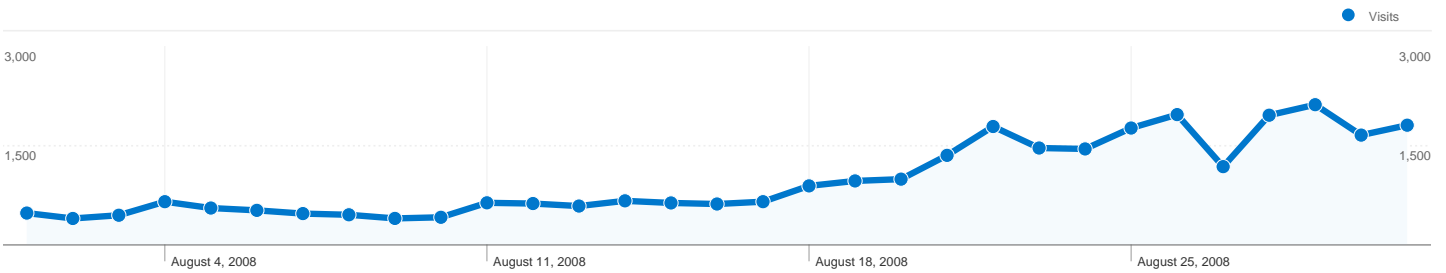

Site Usage

30,639 Visits

60.29% Bounce Rate

63,955 Pageviews

00:02:04 Avg. Time on Site

2.09 Pages/Visit

20.45% % New Visits

Visitors Overview

7,930 Absolute Unique Visitors

63,955 Pageviews

2.09 Average Pageviews

00:02:04 Time on Site

60.29% Bounce Rate

20.45% New Visits

Technical Profile

Browser	Visits	% visits	Connection Speed	Visits	% visits
Firefox	16,588	54.14%	DSL	11,835	38.63%
Internet Explorer	9,385	30.63%	Unknown	9,470	30.91%
Opera	4,309	14.06%	Cable	6,373	20.80%
Safari	228	0.74%	Dialup	2,251	7.35%
Mozilla	62	0.20%	T1	599	1.96%

30,639 visits came from 57 countries/territories

Site Usage

Visits	Pages/Visit	Avg. Time on Site	% New Visits	Bounce Rate	
30,639 % of Site Total: 100.00%	2.09 Site Avg: 2.09 (0.00%)	00:02:04 Site Avg: 00:02:04 (0.00%)	20.52% Site Avg: 20.45% (0.34%)	60.29% Site Avg: 60.29% (0.00%)	
Country/Territory	Visits	Pages/Visit	Avg. Time on Site	% New Visits	Bounce Rate
Serbia	29,070	2.09	00:02:02	19.27%	60.10%
Bosnia and Herzegovina	331	2.12	00:01:42	39.27%	59.82%
Montenegro	234	2.06	00:01:45	29.06%	58.12%
Germany	220	2.03	00:02:15	25.00%	61.82%
United States	175	2.86	00:02:08	48.57%	66.86%
Austria	128	1.70	00:01:27	38.28%	64.84%
Norway	77	1.73	00:28:09	79.22%	61.04%
Macedonia	47	2.38	00:02:12	87.23%	68.09%
Hungary	45	3.02	00:02:25	31.11%	62.22%
Croatia	44	1.48	00:00:23	54.55%	81.82%