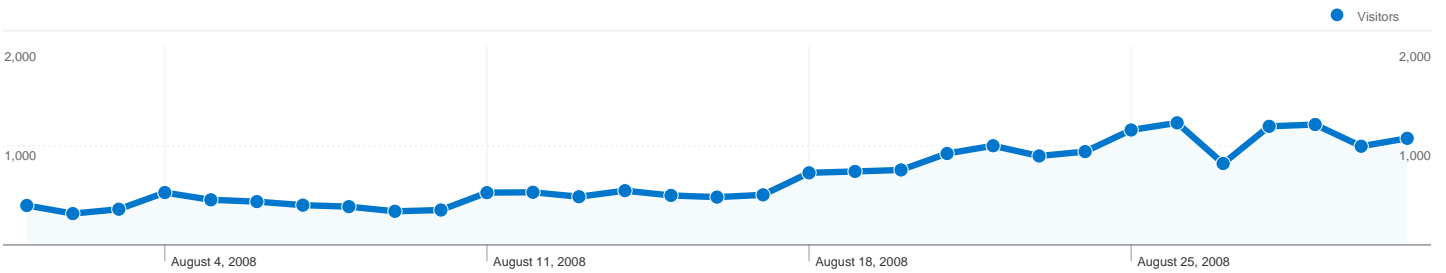

7,930 people visited this site

30,639 Visits

7,930 Absolute Unique Visitors

63,955 Pageviews

2.09 Average Pageviews

00:02:04 Time on Site

60.29% Bounce Rate

20.45% New Visits

Technical Profile

Browser	Visits	% visits	Connection Speed	Visits	% visits
Firefox	16,588	54.14%	DSL	11,835	38.63%
Internet Explorer	9,385	30.63%	Unknown	9,470	30.91%
Opera	4,309	14.06%	Cable	6,373	20.80%
Safari	228	0.74%	Dialup	2,251	7.35%
Mozilla	62	0.20%	T1	599	1.96%