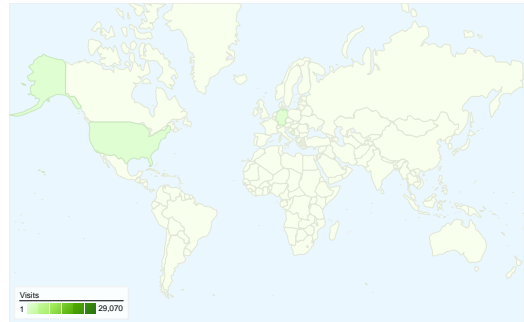

Site Usage

30,639 Visits

60.29% Bounce Rate

63,955 Pageviews

00:02:04 Avg. Time on Site

2.09 Pages/Visit

20.45% % New Visits

Visitors Overview

Visitors
7,930

Map Overlay world

Traffic Sources Overview

- **Direct Traffic**
13,868.00 (45.26%)
- **Referring Sites**
13,179.00 (43.01%)
- **Search Engines**
3,590.00 (11.72%)
- **Other**
2 (0.01%)

Content Overview

30,639 visits came from 57 countries/territories

Site Usage

Visits	Pages/Visit	Avg. Time on Site	% New Visits	Bounce Rate	
30,639 % of Site Total: 100.00%	2.09 Site Avg: 2.09 (0.00%)	00:02:04 Site Avg: 00:02:04 (0.00%)	20.52% Site Avg: 20.45% (0.34%)	60.29% Site Avg: 60.29% (0.00%)	
Country/Territory	Visits	Pages/Visit	Avg. Time on Site	% New Visits	Bounce Rate
Serbia	29,070	2.09	00:02:02	19.27%	60.10%
Bosnia and Herzegovina	331	2.12	00:01:42	39.27%	59.82%
Montenegro	234	2.06	00:01:45	29.06%	58.12%
Germany	220	2.03	00:02:15	25.00%	61.82%
United States	175	2.86	00:02:08	48.57%	66.86%
Austria	128	1.70	00:01:27	38.28%	64.84%
Norway	77	1.73	00:28:09	79.22%	61.04%
Macedonia	47	2.38	00:02:12	87.23%	68.09%
Hungary	45	3.02	00:02:25	31.11%	62.22%
Croatia	44	1.48	00:00:23	54.55%	81.82%

Pages on this site were viewed a total of 63,955 times

63,955 Pageviews

53,737 Unique Views

60.29% Bounce Rate

Top Content

Pages	Pageviews	% Pageviews
/index.php	35,086	54.86%
/druga/is.php	2,278	3.56%
/druga/me.php	2,114	3.31%
/dugavest.php?id=1885	1,819	2.84%
/druga/uk.php	857	1.34%