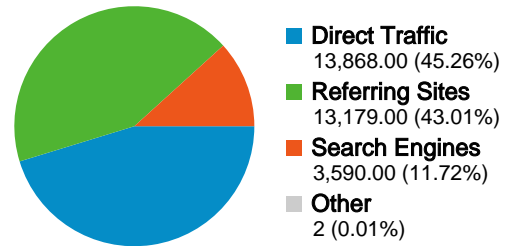

Top Traffic Sources

Sources	Visits	% visits	Keywords	Visits	% visits
(direct) ((none))	13,868	45.26%	puskice	1,881	52.40%
puskice.co.yu (referral)	9,897	32.30%	puskice fon	211	5.88%
google (organic)	3,498	11.42%	fon	192	5.35%
puskice.net (referral)	2,874	9.38%	fakultet organizacionih nauka	95	2.65%
fonforum.org (referral)	87	0.28%	fon puskice	92	2.56%