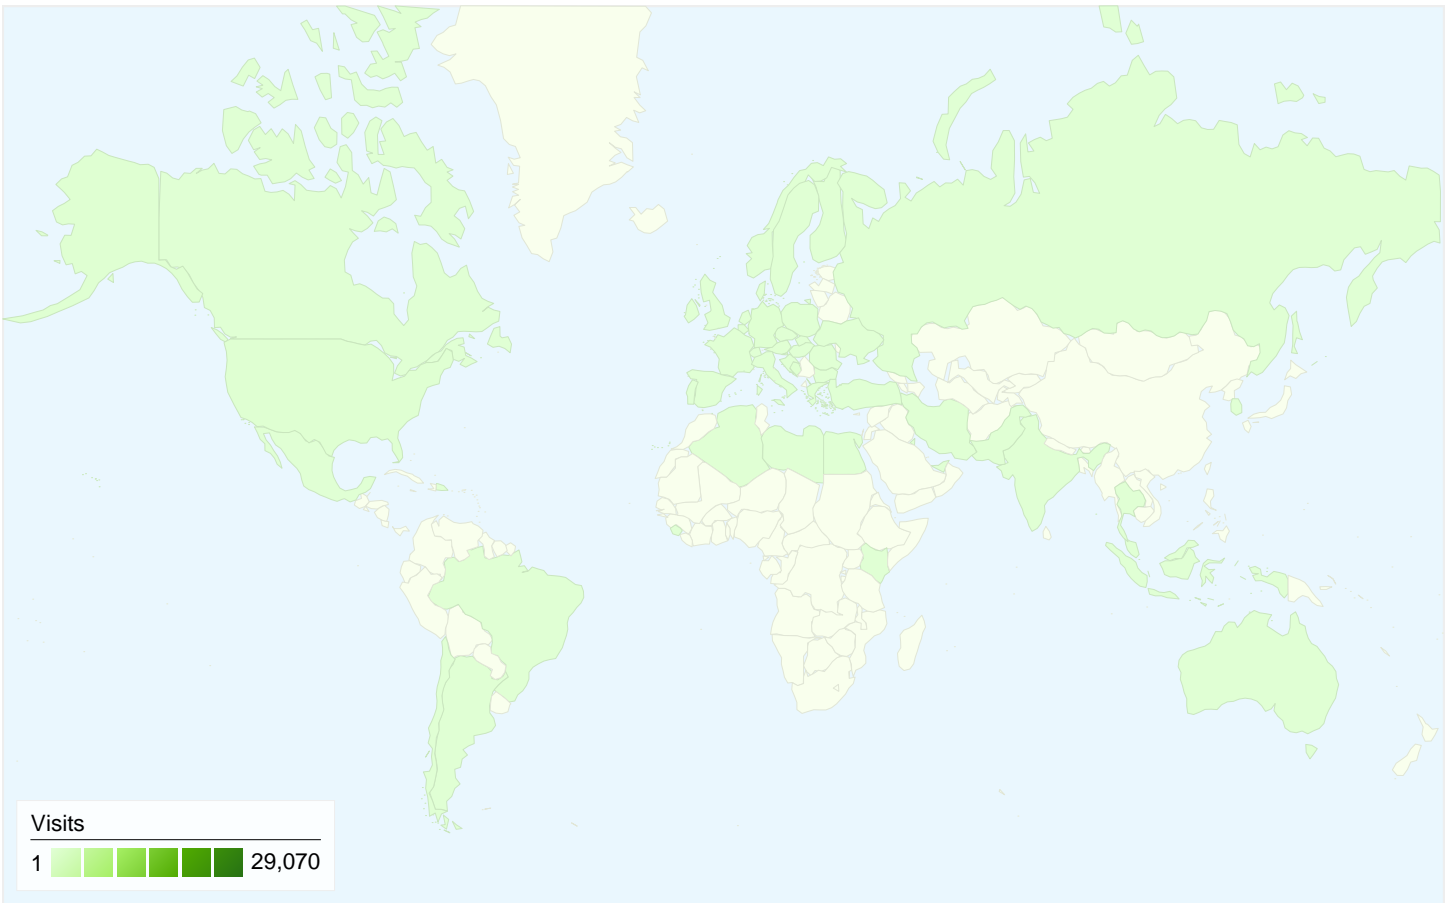

Visitors
7,930

Map Overlay world

Traffic Sources Overview

- **Direct Traffic**
13,868.00 (45.26%)
- **Referring Sites**
13,179.00 (43.01%)
- **Search Engines**
3,590.00 (11.72%)
- **Other**
2 (0.01%)

Content Overview

7,930 Absolute Unique Visitors

63,955 Pageviews

2.09 Average Pageviews

00:02:04 Time on Site

60.29% Bounce Rate

20.45% New Visits

Technical Profile

Browser	Visits	% visits	Connection Speed	Visits	% visits
Firefox	16,588	54.14%	DSL	11,835	38.63%
Internet Explorer	9,385	30.63%	Unknown	9,470	30.91%
Opera	4,309	14.06%	Cable	6,373	20.80%
Safari	228	0.74%	Dialup	2,251	7.35%
Mozilla	62	0.20%	T1	599	1.96%

All traffic sources sent a total of 30,639 visits

-  45.26% Direct Traffic
-  43.01% Referring Sites
-  11.72% Search Engines

Top Traffic Sources

Sources	Visits	% visits	Keywords	Visits	% visits
(direct) ((none))	13,868	45.26%	puskice	1,881	52.40%
puskice.co.yu (referral)	9,897	32.30%	puskice fon	211	5.88%
google (organic)	3,498	11.42%	fon	192	5.35%
puskice.net (referral)	2,874	9.38%	fakultet organizacionih nauka	95	2.65%
fonforum.org (referral)	87	0.28%	fon puskice	92	2.56%

30,639 visits came from 57 countries/territories

Site Usage

Visits	Pages/Visit	Avg. Time on Site	% New Visits	Bounce Rate	
30,639 % of Site Total: 100.00%	2.09 Site Avg: 2.09 (0.00%)	00:02:04 Site Avg: 00:02:04 (0.00%)	20.52% Site Avg: 20.45% (0.34%)	60.29% Site Avg: 60.29% (0.00%)	
Country/Territory	Visits	Pages/Visit	Avg. Time on Site	% New Visits	Bounce Rate
Serbia	29,070	2.09	00:02:02	19.27%	60.10%
Bosnia and Herzegovina	331	2.12	00:01:42	39.27%	59.82%
Montenegro	234	2.06	00:01:45	29.06%	58.12%
Germany	220	2.03	00:02:15	25.00%	61.82%
United States	175	2.86	00:02:08	48.57%	66.86%
Austria	128	1.70	00:01:27	38.28%	64.84%
Norway	77	1.73	00:28:09	79.22%	61.04%
Macedonia	47	2.38	00:02:12	87.23%	68.09%
Hungary	45	3.02	00:02:25	31.11%	62.22%
Croatia	44	1.48	00:00:23	54.55%	81.82%