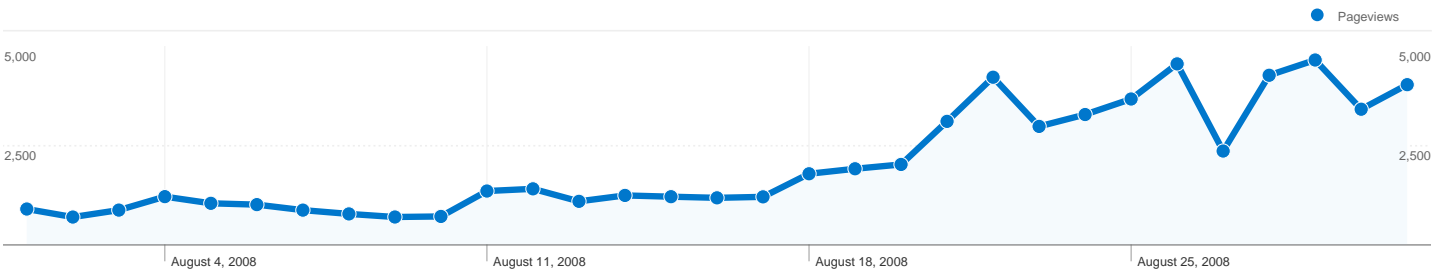

Site Usage

30,639 Visits

60.29% Bounce Rate

63,955 Pageviews

00:02:04 Avg. Time on Site

2.09 Pages/Visit

20.45% % New Visits

Visitors Overview

30,639 visits came from 57 countries/territories

Site Usage

Visits	Pages/Visit	Avg. Time on Site	% New Visits	Bounce Rate	
30,639 % of Site Total: 100.00%	2.09 Site Avg: 2.09 (0.00%)	00:02:04 Site Avg: 00:02:04 (0.00%)	20.52% Site Avg: 20.45% (0.34%)	60.29% Site Avg: 60.29% (0.00%)	
Country/Territory	Visits	Pages/Visit	Avg. Time on Site	% New Visits	Bounce Rate
Serbia	29,070	2.09	00:02:02	19.27%	60.10%
Bosnia and Herzegovina	331	2.12	00:01:42	39.27%	59.82%
Montenegro	234	2.06	00:01:45	29.06%	58.12%
Germany	220	2.03	00:02:15	25.00%	61.82%
United States	175	2.86	00:02:08	48.57%	66.86%
Austria	128	1.70	00:01:27	38.28%	64.84%
Norway	77	1.73	00:28:09	79.22%	61.04%
Macedonia	47	2.38	00:02:12	87.23%	68.09%
Hungary	45	3.02	00:02:25	31.11%	62.22%
Croatia	44	1.48	00:00:23	54.55%	81.82%