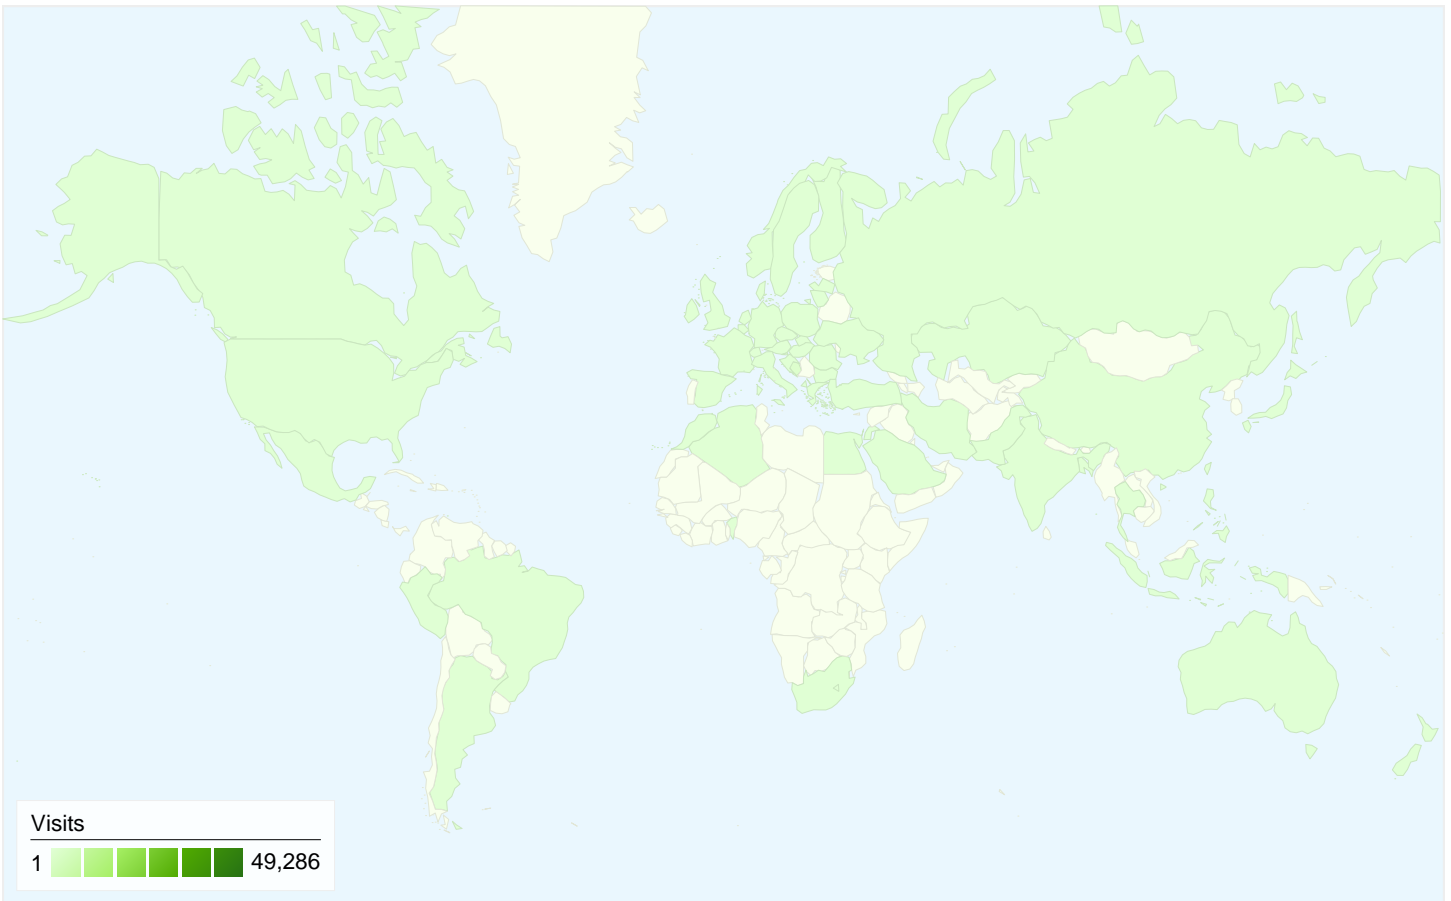

51,588 visits came from 63 countries/territories

Site Usage

Country/Territory	Visits	Pages/Visit	Avg. Time on Site	% New Visits	Bounce Rate
Visits 51,588 % of Site Total: 100.00%	Pages/Visit 2.47 Site Avg: 2.47 (0.00%)	Avg. Time on Site 00:02:41 Site Avg: 00:02:41 (0.00%)	% New Visits 24.40% Site Avg: 24.34% (0.24%)	Bounce Rate 50.41% Site Avg: 50.41% (0.00%)	
Serbia	49,286	2.48	00:02:40	22.56%	50.03%
Bosnia and Herzegovina	1,114	2.34	00:02:12	60.32%	58.17%
Montenegro	299	2.22	00:01:45	56.86%	57.86%
Macedonia	137	2.54	00:02:50	80.29%	51.82%
Croatia	101	1.69	00:00:56	88.12%	77.23%
Hungary	86	1.92	00:01:46	23.26%	55.81%
Norway	83	2.28	00:31:17	62.65%	46.99%
Germany	58	2.50	00:02:15	62.07%	62.07%
United States	57	2.56	00:02:29	87.72%	57.89%