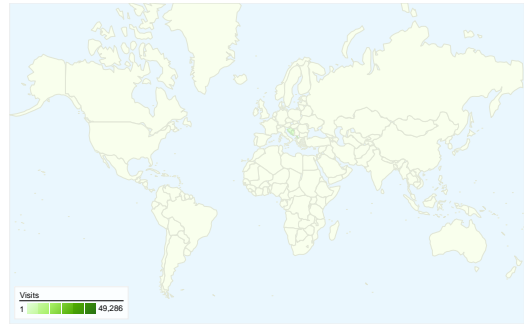

Site Usage

51,588 Visits

50.41% Bounce Rate

127,529 Pageviews

00:02:41 Avg. Time on Site

2.47 Pages/Visit

24.34% % New Visits

Visitors Overview

Visitors
16,664

Map Overlay world

Traffic Sources Overview

- **Direct Traffic**
21,965.00 (42.58%)
- **Search Engines**
19,796.00 (38.37%)
- **Referring Sites**
9,827.00 (19.05%)

Content Overview

Pages	Pageviews	% Pageviews
/index.php	48,396	37.95%
/prva/index.php	4,564	3.58%
/druga/index.php	1,861	1.46%
/prva/zajednicke-	1,535	1.20%
/treca/index.php	1,225	0.96%

16,664 people visited this site

51,588 Visits

16,664 Absolute Unique Visitors

127,529 Pageviews

2.47 Average Pageviews

00:02:41 Time on Site

50.41% Bounce Rate

24.34% New Visits

All traffic sources sent a total of 51,588 visits

-  **42.58%** Direct Traffic
-  **19.05%** Referring Sites
-  **38.37%** Search Engines

- **Direct Traffic**
21,965.00 (42.58%)
- **Search Engines**
19,796.00 (38.37%)
- **Referring Sites**
9,827.00 (19.05%)