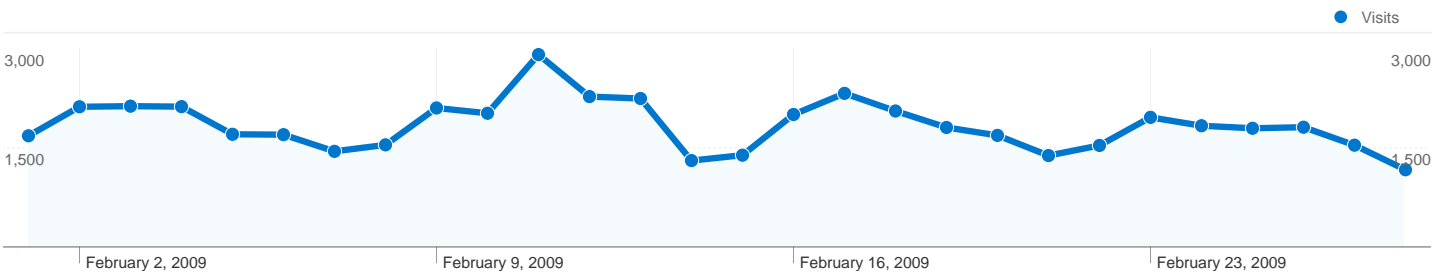

Site Usage

51,588 Visits

50.41% Bounce Rate

127,529 Pageviews

00:02:41 Avg. Time on Site

2.47 Pages/Visit

24.34% % New Visits

Visitors Overview

16,664 people visited this site

51,588 Visits

16,664 Absolute Unique Visitors

127,529 Pageviews

2.47 Average Pageviews

00:02:41 Time on Site

50.41% Bounce Rate

24.34% New Visits

All traffic sources sent a total of 51,588 visits

-  **42.58%** Direct Traffic
-  **19.05%** Referring Sites
-  **38.37%** Search Engines

- **Direct Traffic**
21,965.00 (42.58%)
- **Search Engines**
19,796.00 (38.37%)
- **Referring Sites**
9,827.00 (19.05%)