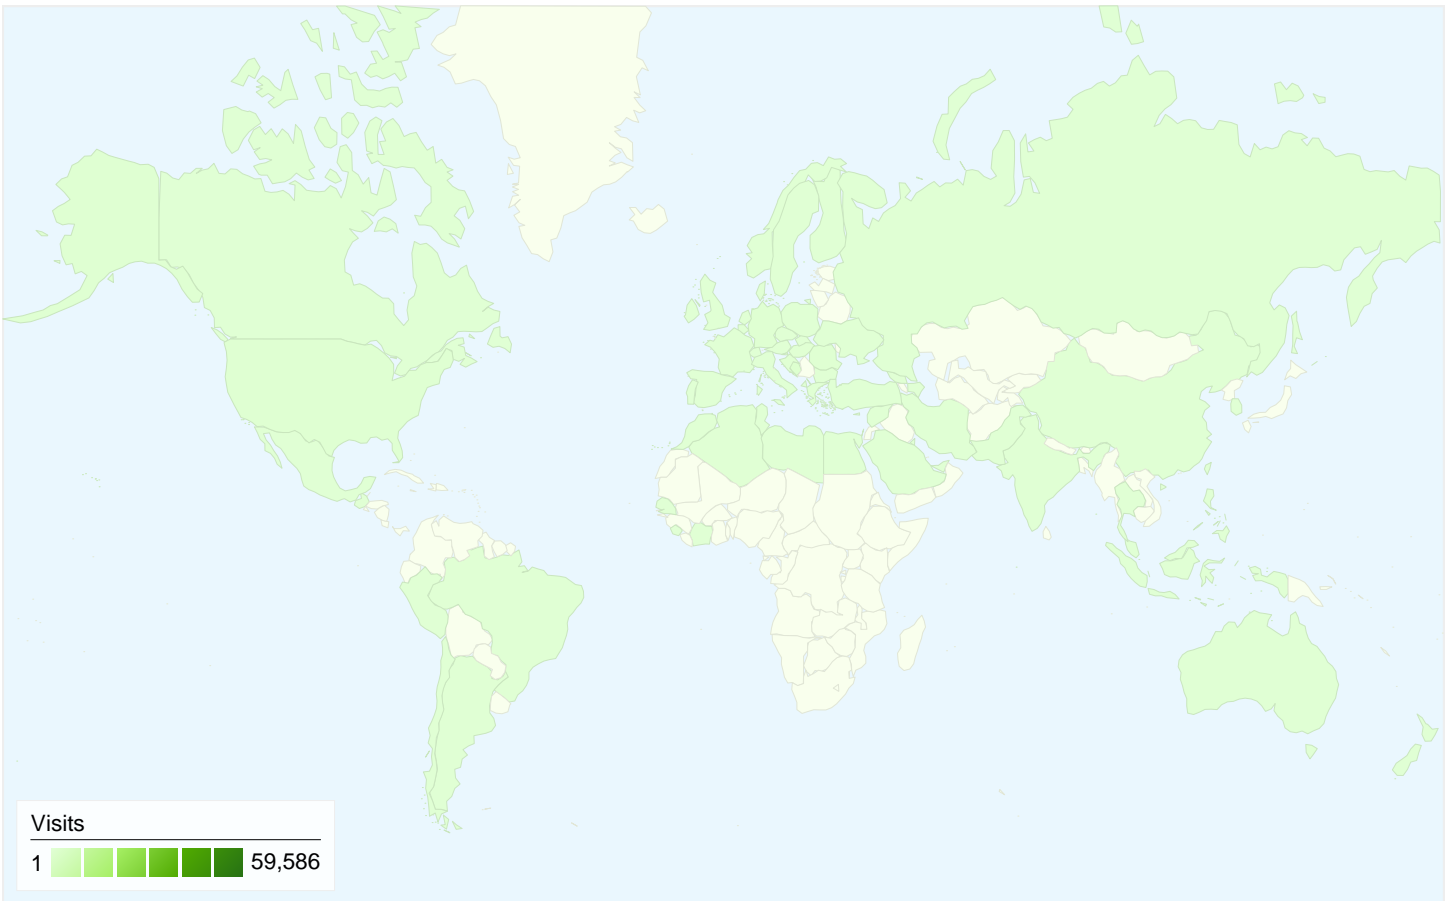

63,816 visits came from 73 countries/territories

Site Usage

Country/Territory	Visits	Pages/Visit	Avg. Time on Site	% New Visits	Bounce Rate
Visits 63,816 % of Site Total: 100.00%	Pages/Visit 2.75 Site Avg: 2.75 (0.00%)	Avg. Time on Site 00:02:39 Site Avg: 00:02:39 (0.00%)	% New Visits 23.48% Site Avg: 23.43% (0.21%)	Bounce Rate 44.09% Site Avg: 44.09% (0.00%)	
Serbia	59,586	2.76	00:02:40	21.53%	43.43%
Bosnia and Herzegovina	1,025	2.40	00:02:30	66.63%	57.37%
Germany	465	2.50	00:02:23	28.60%	49.89%
United States	455	2.71	00:02:29	32.31%	52.97%
Romania	437	2.52	00:02:30	21.28%	44.16%
Montenegro	336	3.10	00:02:06	55.06%	50.30%
Hungary	241	2.70	00:04:10	18.26%	43.98%
Croatia	191	3.68	00:01:13	87.43%	64.40%
Macedonia	161	2.52	00:02:21	82.61%	61.49%