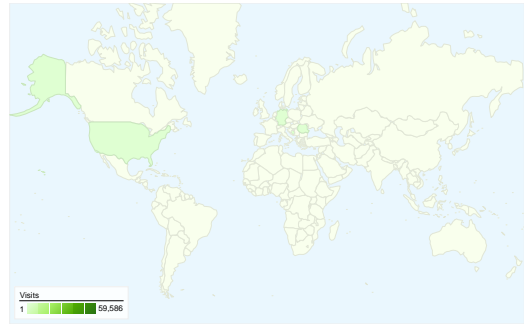

Site Usage

63,816 Visits

44.09% Bounce Rate

175,781 Pageviews

00:02:39 Avg. Time on Site

2.75 Pages/Visit

23.43% % New Visits

Visitors Overview

Visitors
19,165

Map Overlay world

Traffic Sources Overview

- **Direct Traffic**
26,164.00 (41.00%)
- **Search Engines**
23,232.00 (36.40%)
- **Referring Sites**
14,420.00 (22.60%)

Content Overview

Pages	Pageviews	% Pageviews
/index.php	59,805	34.02%
/prva/index.php	7,453	4.24%
/druga/index.php	2,863	1.63%
/vest/12012009/proglasenje-	2,771	1.58%
/treca/index.php	2,338	1.33%

19,165 people visited this site

63,816 Visits

19,165 Absolute Unique Visitors

175,781 Pageviews

2.75 Average Pageviews

00:02:39 Time on Site

44.09% Bounce Rate

23.43% New Visits

All traffic sources sent a total of 63,816 visits

-  **41.00%** Direct Traffic
-  **22.60%** Referring Sites
-  **36.40%** Search Engines

- **Direct Traffic**
26,164.00 (41.00%)
- **Search Engines**
23,232.00 (36.40%)
- **Referring Sites**
14,420.00 (22.60%)