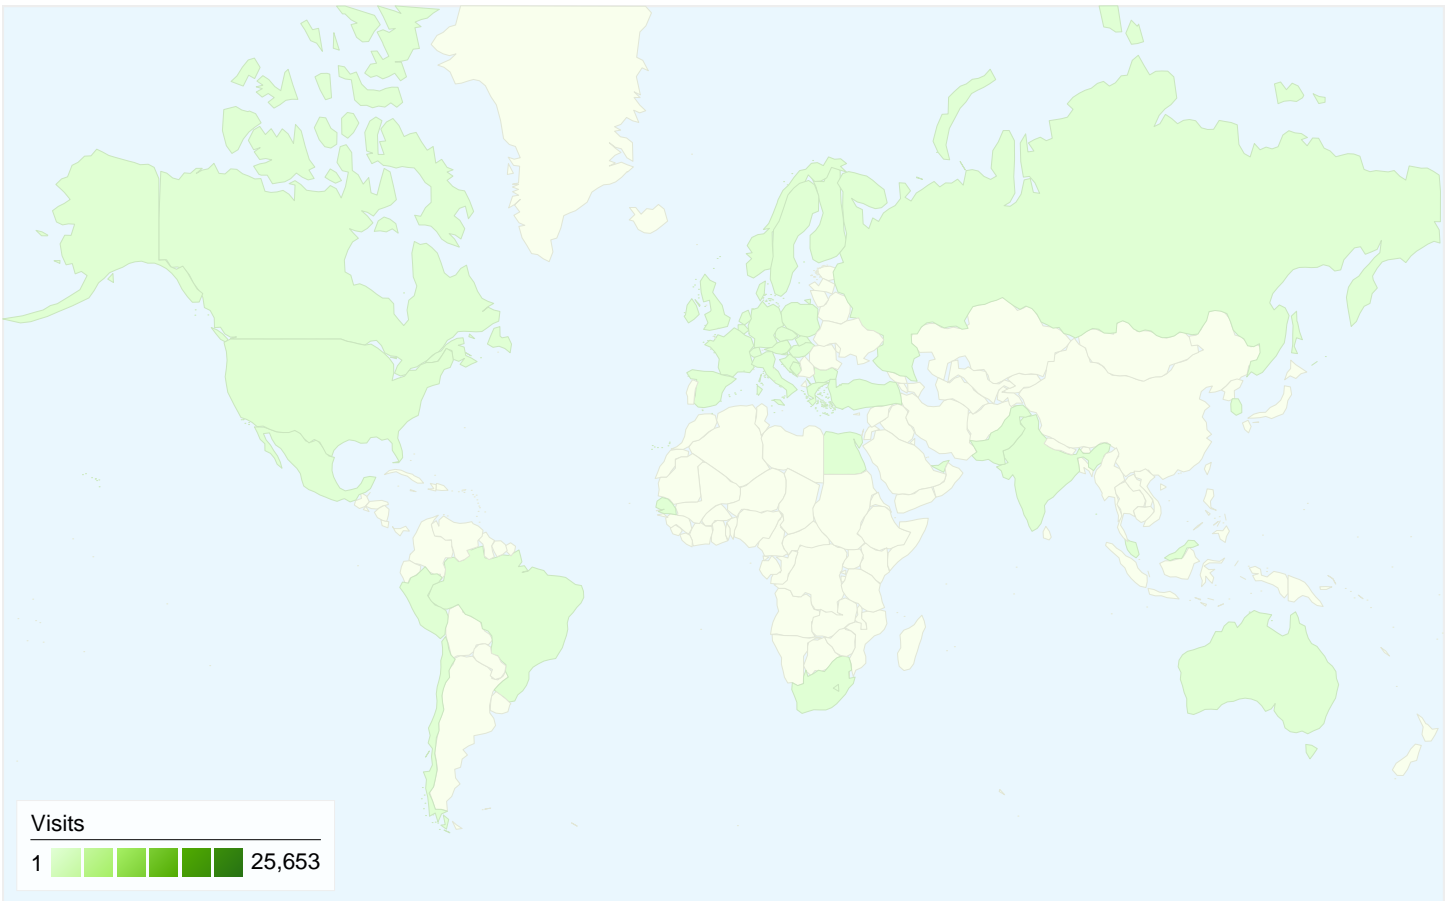

All traffic sources sent a total of 26,675 visits

- 59.75%** Direct Traffic
- 19.75%** Referring Sites
- 20.51%** Search Engines

Top Traffic Sources

| Sources | Visits | % visits | Keywords | Visits | % visits |
|--------------------------|--------|----------|-------------------------------|--------|----------|
| (direct) ((none)) | 15,937 | 59.75% | puskice | 1,953 | 35.70% |
| google (organic) | 5,149 | 19.30% | fon | 303 | 5.54% |
| puskice.net (referral) | 1,480 | 5.55% | puskice fon | 294 | 5.37% |
| puskice.co.yu (referral) | 935 | 3.51% | fakultet organizacionih nauka | 170 | 3.11% |
| fonforum.org (referral) | 914 | 3.43% | fon puskice | 134 | 2.45% |

7,288 people visited this site

26,675 Visits

7,288 Absolute Unique Visitors

75,042 Pageviews

2.81 Average Pageviews

00:02:41 Time on Site

48.75% Bounce Rate

15.63% New Visits

26,675 visits came from 45 countries/territories

Site Usage

| Visits | Pages/Visit | Avg. Time on Site | % New Visits | Bounce Rate | |
|--|--|--|--|--|-------------|
| 26,675 % of Site Total: 100.00% | 2.81 Site Avg: 2.81 (0.00%) | 00:02:41 Site Avg: 00:02:41 (0.00%) | 15.69% Site Avg: 15.63% (0.38%) | 48.75% Site Avg: 48.75% (0.00%) | |
| Country/Territory | Visits | Pages/Visit | Avg. Time on Site | % New Visits | Bounce Rate |
| Serbia | 25,653 | 2.80 | 00:02:28 | 14.40% | 48.56% |
| Austria | 257 | 2.46 | 00:02:36 | 10.51% | 56.81% |
| Bosnia and Herzegovina | 190 | 3.35 | 00:02:26 | 64.21% | 43.68% |
| Norway | 119 | 2.56 | 00:55:51 | 52.94% | 50.42% |
| United States | 106 | 3.06 | 00:01:37 | 46.23% | 50.94% |
| Montenegro | 65 | 3.98 | 00:02:33 | 46.15% | 52.31% |
| Croatia | 46 | 3.50 | 00:00:49 | 80.43% | 58.70% |
| Germany | 42 | 3.60 | 00:01:16 | 52.38% | 54.76% |
| Macedonia | 41 | 3.80 | 00:00:59 | 85.37% | 53.66% |
| United Kingdom | 23 | 3.13 | 00:00:59 | 47.83% | 60.87% |