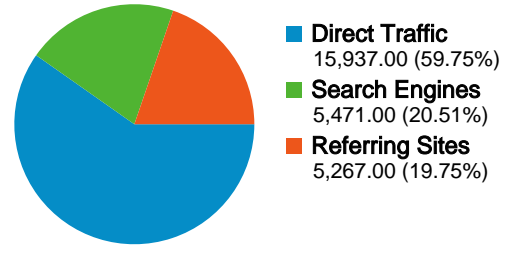

Top Traffic Sources

Sources	Visits	% visits	Keywords	Visits	% visits
(direct) ((none))	15,937	59.75%	puskice	1,953	35.70%
google (organic)	5,149	19.30%	fon	303	5.54%
puskice.net (referral)	1,480	5.55%	puskice fon	294	5.37%
puskice.co.yu (referral)	935	3.51%	fakultet organizacionih nauka	170	3.11%
fonforum.org (referral)	914	3.43%	fon puskice	134	2.45%