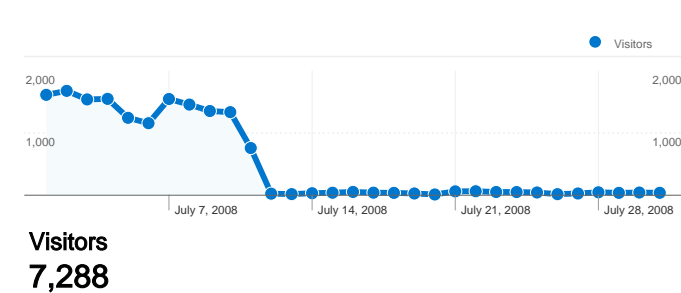

Visitors Overview

Content Overview

Pages	Pageviews	% Pageviews
/	26,194	34.91%
/prva/index.php	4,931	6.57%
/druga/me.php	2,534	3.38%
/druga/is.php	2,260	3.01%
/prva/strani_jezik_2.php	1,389	1.85%