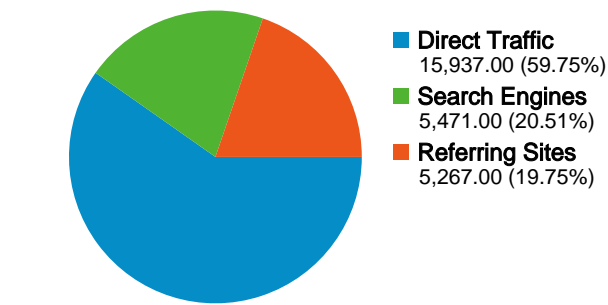

Site Usage

26,675 Visits

48.75% Bounce Rate

75,042 Pageviews

00:02:41 Avg. Time on Site

2.81 Pages/Visit

15.63% % New Visits

Traffic Sources Overview

7,288 people visited this site

26,675 Visits

7,288 Absolute Unique Visitors

75,042 Pageviews

2.81 Average Pageviews

00:02:41 Time on Site

48.75% Bounce Rate

15.63% New Visits

26,675 visits came from 45 countries/territories

Site Usage

| Visits | Pages/Visit | Avg. Time on Site | % New Visits | Bounce Rate | |
|--|--|--|--|--|-------------|
| 26,675 % of Site Total: 100.00% | 2.81 Site Avg: 2.81 (0.00%) | 00:02:41 Site Avg: 00:02:41 (0.00%) | 15.69% Site Avg: 15.63% (0.38%) | 48.75% Site Avg: 48.75% (0.00%) | |
| Country/Territory | Visits | Pages/Visit | Avg. Time on Site | % New Visits | Bounce Rate |
| Serbia | 25,653 | 2.80 | 00:02:28 | 14.40% | 48.56% |
| Austria | 257 | 2.46 | 00:02:36 | 10.51% | 56.81% |
| Bosnia and Herzegovina | 190 | 3.35 | 00:02:26 | 64.21% | 43.68% |
| Norway | 119 | 2.56 | 00:55:51 | 52.94% | 50.42% |
| United States | 106 | 3.06 | 00:01:37 | 46.23% | 50.94% |
| Montenegro | 65 | 3.98 | 00:02:33 | 46.15% | 52.31% |
| Croatia | 46 | 3.50 | 00:00:49 | 80.43% | 58.70% |
| Germany | 42 | 3.60 | 00:01:16 | 52.38% | 54.76% |
| Macedonia | 41 | 3.80 | 00:00:59 | 85.37% | 53.66% |
| United Kingdom | 23 | 3.13 | 00:00:59 | 47.83% | 60.87% |

Pages on this site were viewed a total of 75,042 times

75,042 Pageviews

63,623 Unique Views

48.75% Bounce Rate

Top Content

| Pages | Pageviews | % Pageviews |
|--------------------------|-----------|-------------|
| / | 26,194 | 34.91% |
| /prva/index.php | 4,931 | 6.57% |
| /druga/me.php | 2,534 | 3.38% |
| /druga/is.php | 2,260 | 3.01% |
| /prva/strani_jezik_2.php | 1,389 | 1.85% |