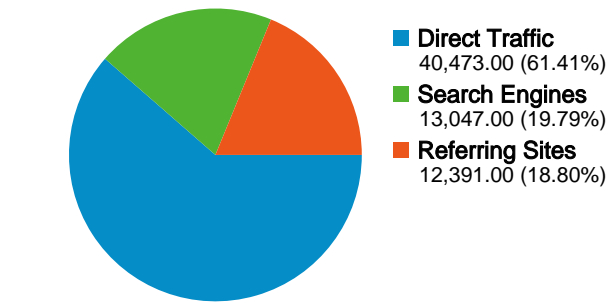

**Site Usage**

**65,911** Visits

**45.07%** Bounce Rate

**188,397** Pageviews

**00:02:46** Avg. Time on Site

**2.86** Pages/Visit

**15.26%** % New Visits

**Traffic Sources Overview**

All traffic sources sent a total of 65,911 visits

-  61.41% Direct Traffic
-  18.80% Referring Sites
-  19.79% Search Engines

## 65,911 visits came from 61 countries/territories

**Pages on this site were viewed a total of 188,397 times**

 **188,397** Pageviews

 **158,742** Unique Views

 **45.07%** Bounce Rate