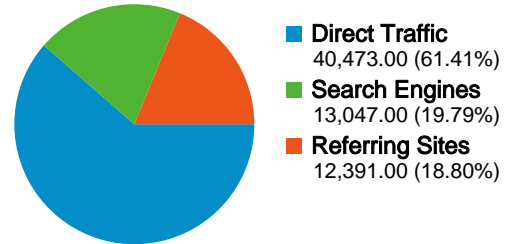

**Site Usage**

**65,911** Visits

**45.07%** Bounce Rate

**188,397** Pageviews

**00:02:46** Avg. Time on Site

**2.86** Pages/Visit

**15.26%** % New Visits

**Traffic Sources Overview**

All traffic sources sent a total of 65,911 visits

-  61.41% Direct Traffic
-  18.80% Referring Sites
-  19.79% Search Engines

## 14,105 people visited this site

65,911 Visits

14,105 Absolute Unique Visitors

188,397 Pageviews

2.86 Average Pageviews

00:02:46 Time on Site

45.07% Bounce Rate

15.26% New Visits

**Pages on this site were viewed a total of 188,397 times**

 **188,397** Pageviews

 **158,742** Unique Views

 **45.07%** Bounce Rate