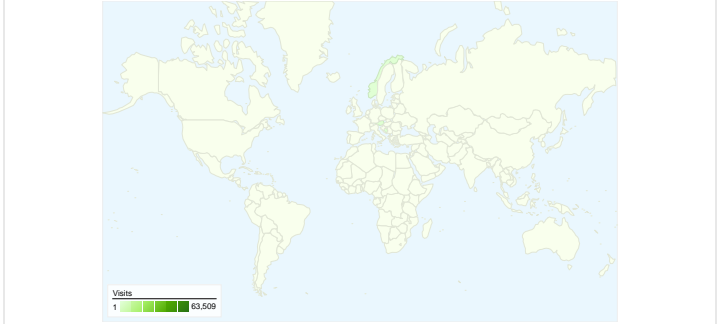

Map Overlay world