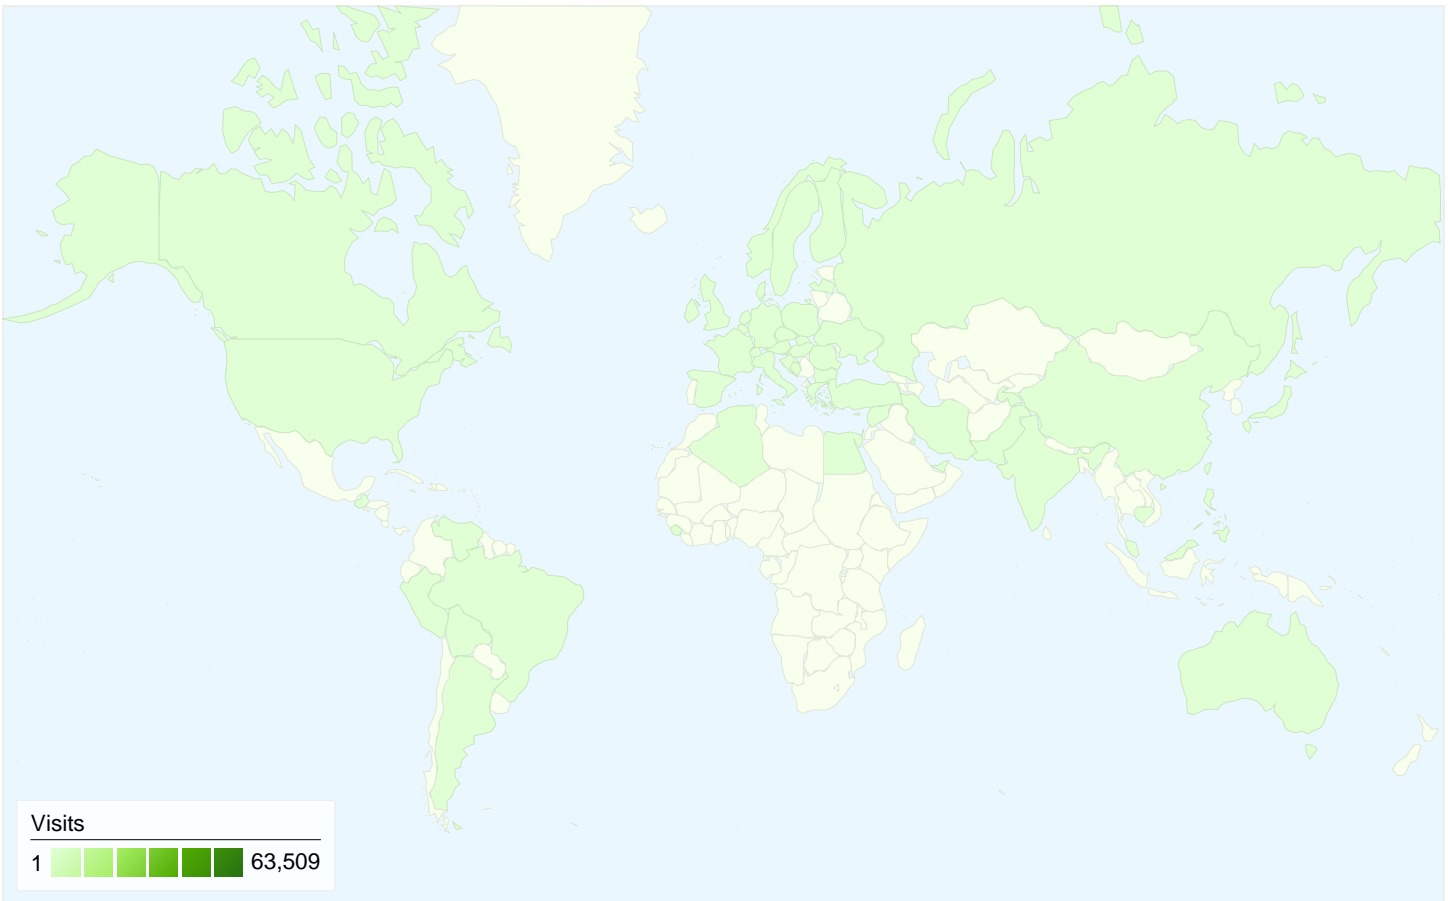

All traffic sources sent a total of 65,911 visits

-  61.41% Direct Traffic
-  18.80% Referring Sites
-  19.79% Search Engines

## 14,105 people visited this site

65,911 Visits

14,105 Absolute Unique Visitors

188,397 Pageviews

2.86 Average Pageviews

00:02:46 Time on Site

45.07% Bounce Rate

15.26% New Visits

## 65,911 visits came from 61 countries/territories