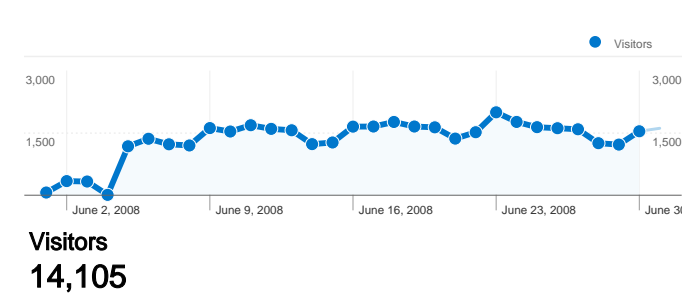

Visitors Overview

Content Overview

Pages	Pageviews	% Pageviews
/	67,611	35.89%
/prva/index.php	11,272	5.98%
/druga/is.php	6,108	3.24%
/druga/me.php	5,711	3.03%
/index.php	2,728	1.45%