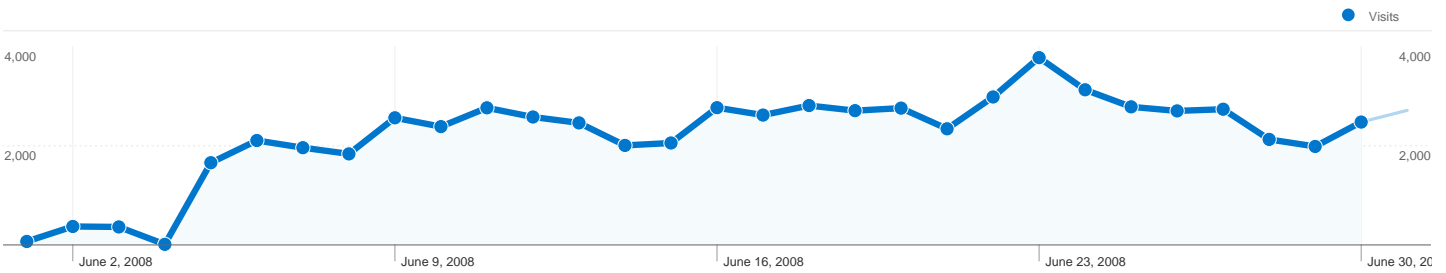

**Site Usage**

**65,911** Visits

**45.07%** Bounce Rate

**188,397** Pageviews

**00:02:46** Avg. Time on Site

**2.86** Pages/Visit

**15.26%** % New Visits

**Traffic Sources Overview**

All traffic sources sent a total of 65,911 visits

-  61.41% Direct Traffic
-  18.80% Referring Sites
-  19.79% Search Engines

## 14,105 people visited this site

65,911 Visits

14,105 Absolute Unique Visitors

188,397 Pageviews

2.86 Average Pageviews

00:02:46 Time on Site

45.07% Bounce Rate

15.26% New Visits

**Pages on this site were viewed a total of 188,397 times**

 **188,397** Pageviews

 **158,742** Unique Views

 **45.07%** Bounce Rate