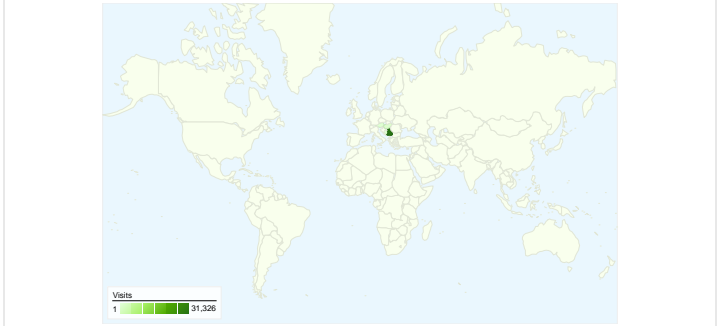

Map Overlay world