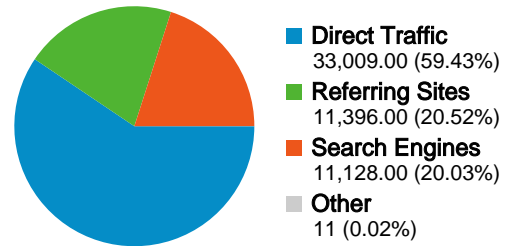

Site Usage

55,544 Visits

50.74% Bounce Rate

181,066 Pageviews

00:02:17 Avg. Time on Site

3.26 Pages/Visit

19.11% % New Visits

Traffic Sources Overview

All traffic sources sent a total of 55,544 visits

-  59.43% Direct Traffic
-  20.52% Referring Sites
-  20.03% Search Engines

Top Traffic Sources

Sources	Visits	% visits	Keywords	Visits	% visits
(direct) ((none))	33,009	59.43%	puskice	3,525	31.68%
google (organic)	10,502	18.91%	fon	356	3.20%
puskice.net (referral)	4,184	7.53%	puskice fon	326	2.93%
puskice.co.yu (referral)	2,760	4.97%	fakultet organizacionih nauka	323	2.90%
fonforum.org (referral)	1,123	2.02%	www.puskice.co.yu	306	2.75%

14,812 people visited this site

 **55,544** Visits

 **14,812** Absolute Unique Visitors

 **181,066** Pageviews

 **3.26** Average Pageviews

 **00:02:17** Time on Site

 **50.74%** Bounce Rate

 **19.11%** New Visits

55,544 visits came from 65 countries/territories

Site Usage

Visits	Pages/Visit	Avg. Time on Site	% New Visits	Bounce Rate	
55,544 % of Site Total: 100.00%	3.26 Site Avg: 3.26 (0.00%)	00:02:17 Site Avg: 00:02:17 (0.00%)	19.13% Site Avg: 19.11% (0.15%)	50.74% Site Avg: 50.74% (0.00%)	
Country/Territory	Visits	Pages/Visit	Avg. Time on Site	% New Visits	Bounce Rate
Serbia and Montenegro	31,326	3.44	00:02:09	18.85%	51.79%
Serbia	21,359	3.01	00:02:27	16.55%	48.44%
Hungary	782	3.09	00:02:31	17.90%	53.96%
Bosnia and Herzegovina	527	3.87	00:03:03	59.96%	48.77%
Austria	360	3.26	00:02:17	18.61%	53.61%
Macedonia	178	2.24	00:01:15	91.01%	66.29%
United States	139	2.60	00:00:47	48.20%	51.80%
Germany	138	3.77	00:02:10	33.33%	55.80%
Norway	127	1.89	00:13:49	60.63%	57.48%
Montenegro	78	2.35	00:01:17	60.26%	56.41%