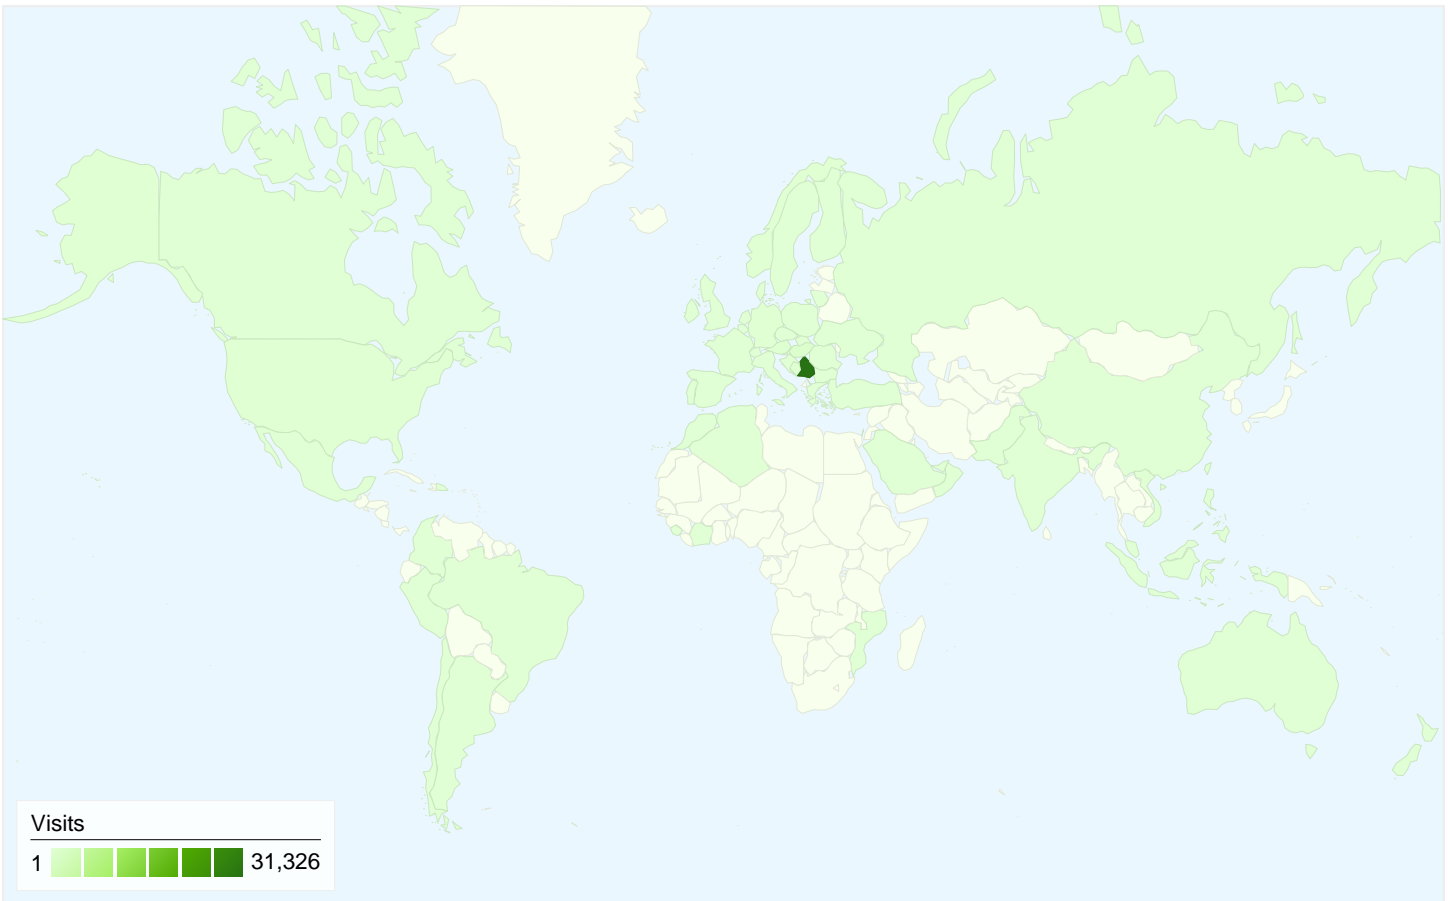

All traffic sources sent a total of 55,544 visits

-  59.43% Direct Traffic
-  20.52% Referring Sites
-  20.03% Search Engines

Top Traffic Sources

Sources	Visits	% visits	Keywords	Visits	% visits
(direct) ((none))	33,009	59.43%	puskice	3,525	31.68%
google (organic)	10,502	18.91%	fon	356	3.20%
puskice.net (referral)	4,184	7.53%	puskice fon	326	2.93%
puskice.co.yu (referral)	2,760	4.97%	fakultet organizacionih nauka	323	2.90%
fonforum.org (referral)	1,123	2.02%	www.puskice.co.yu	306	2.75%

14,812 people visited this site

 **55,544** Visits

 **14,812** Absolute Unique Visitors

 **181,066** Pageviews

 **3.26** Average Pageviews

 **00:02:17** Time on Site

 **50.74%** Bounce Rate

 **19.11%** New Visits

55,544 visits came from 65 countries/territories

Site Usage

Visits	Pages/Visit	Avg. Time on Site	% New Visits	Bounce Rate	
55,544 % of Site Total: 100.00%	3.26 Site Avg: 3.26 (0.00%)	00:02:17 Site Avg: 00:02:17 (0.00%)	19.13% Site Avg: 19.11% (0.15%)	50.74% Site Avg: 50.74% (0.00%)	
Country/Territory	Visits	Pages/Visit	Avg. Time on Site	% New Visits	Bounce Rate
Serbia and Montenegro	31,326	3.44	00:02:09	18.85%	51.79%
Serbia	21,359	3.01	00:02:27	16.55%	48.44%
Hungary	782	3.09	00:02:31	17.90%	53.96%
Bosnia and Herzegovina	527	3.87	00:03:03	59.96%	48.77%
Austria	360	3.26	00:02:17	18.61%	53.61%
Macedonia	178	2.24	00:01:15	91.01%	66.29%
United States	139	2.60	00:00:47	48.20%	51.80%
Germany	138	3.77	00:02:10	33.33%	55.80%
Norway	127	1.89	00:13:49	60.63%	57.48%
Montenegro	78	2.35	00:01:17	60.26%	56.41%