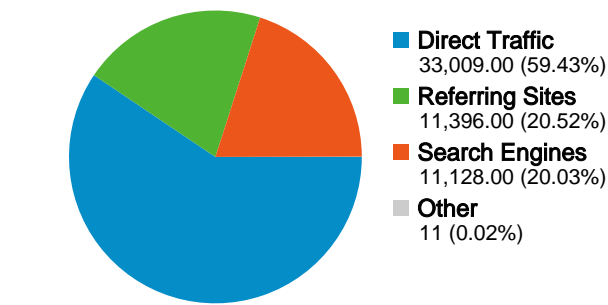

Site Usage

55,544 Visits

50.74% Bounce Rate

181,066 Pageviews

00:02:17 Avg. Time on Site

3.26 Pages/Visit

19.11% % New Visits

Traffic Sources Overview

All traffic sources sent a total of 55,544 visits

-  59.43% Direct Traffic
-  20.52% Referring Sites
-  20.03% Search Engines

Top Traffic Sources

Sources	Visits	% visits	Keywords	Visits	% visits
(direct) ((none))	33,009	59.43%	puskice	3,525	31.68%
google (organic)	10,502	18.91%	fon	356	3.20%
puskice.net (referral)	4,184	7.53%	puskice fon	326	2.93%
puskice.co.yu (referral)	2,760	4.97%	fakultet organizacionih nauka	323	2.90%
fonforum.org (referral)	1,123	2.02%	www.puskice.co.yu	306	2.75%

14,812 people visited this site

 **55,544** Visits

 **14,812** Absolute Unique Visitors

 **181,066** Pageviews

 **3.26** Average Pageviews

 **00:02:17** Time on Site

 **50.74%** Bounce Rate

 **19.11%** New Visits

55,544 visits came from 65 countries/territories

Site Usage

Visits	Pages/Visit	Avg. Time on Site	% New Visits	Bounce Rate	
55,544 % of Site Total: 100.00%	3.26 Site Avg: 3.26 (0.00%)	00:02:17 Site Avg: 00:02:17 (0.00%)	19.13% Site Avg: 19.11% (0.15%)	50.74% Site Avg: 50.74% (0.00%)	
Country/Territory	Visits	Pages/Visit	Avg. Time on Site	% New Visits	Bounce Rate
Serbia and Montenegro	31,326	3.44	00:02:09	18.85%	51.79%
Serbia	21,359	3.01	00:02:27	16.55%	48.44%
Hungary	782	3.09	00:02:31	17.90%	53.96%
Bosnia and Herzegovina	527	3.87	00:03:03	59.96%	48.77%
Austria	360	3.26	00:02:17	18.61%	53.61%
Macedonia	178	2.24	00:01:15	91.01%	66.29%
United States	139	2.60	00:00:47	48.20%	51.80%
Germany	138	3.77	00:02:10	33.33%	55.80%
Norway	127	1.89	00:13:49	60.63%	57.48%
Montenegro	78	2.35	00:01:17	60.26%	56.41%