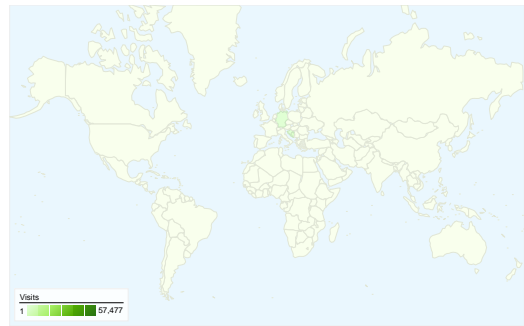

**Site Usage**

**60,262** Visits

**44.57%** Bounce Rate

**177,022** Pageviews

**00:02:37** Avg. Time on Site

**2.94** Pages/Visit

**25.11%** % New Visits

**Visitors Overview**

**Visitors**  
**19,535**

**Map Overlay world**

**Traffic Sources Overview**

- **Direct Traffic**  
26,344.00 (43.72%)
- **Search Engines**  
22,470.00 (37.29%)
- **Referring Sites**  
11,448.00 (19.00%)

**All traffic sources sent a total of 60,262 visits**

-  **43.72%** Direct Traffic
-  **19.00%** Referring Sites
-  **37.29%** Search Engines

- **Direct Traffic**  
26,344.00 (43.72%)
- **Search Engines**  
22,470.00 (37.29%)
- **Referring Sites**  
11,448.00 (19.00%)

**60,262 visits came from 66 countries/territories**

**Site Usage**

Country/Territory	Visits	Pages/Visit	Avg. Time on Site	% New Visits	Bounce Rate
<b>Visits</b> <b>60,262</b> % of Site Total: 100.00%	<b>Pages/Visit</b> <b>2.94</b> Site Avg: 2.94 (0.00%)	<b>Avg. Time on Site</b> <b>00:02:37</b> Site Avg: 00:02:37 (0.00%)	<b>% New Visits</b> <b>25.15%</b> Site Avg: 25.11% (0.18%)	<b>Bounce Rate</b> <b>44.57%</b> Site Avg: 44.57% (0.00%)	
Serbia	57,477	2.95	00:02:39	23.12%	44.00%
Bosnia and Herzegovina	1,361	2.42	00:02:21	65.61%	55.47%
Montenegro	416	2.82	00:02:15	67.31%	47.84%
Germany	169	2.88	00:00:55	23.67%	63.31%
Croatia	151	4.45	00:02:55	82.78%	60.93%
Macedonia	123	2.80	00:01:50	88.62%	57.72%
Norway	115	2.20	00:02:49	47.83%	48.70%
United States	100	2.81	00:01:54	75.00%	64.00%
Slovenia	24	2.42	00:03:25	91.67%	58.33%