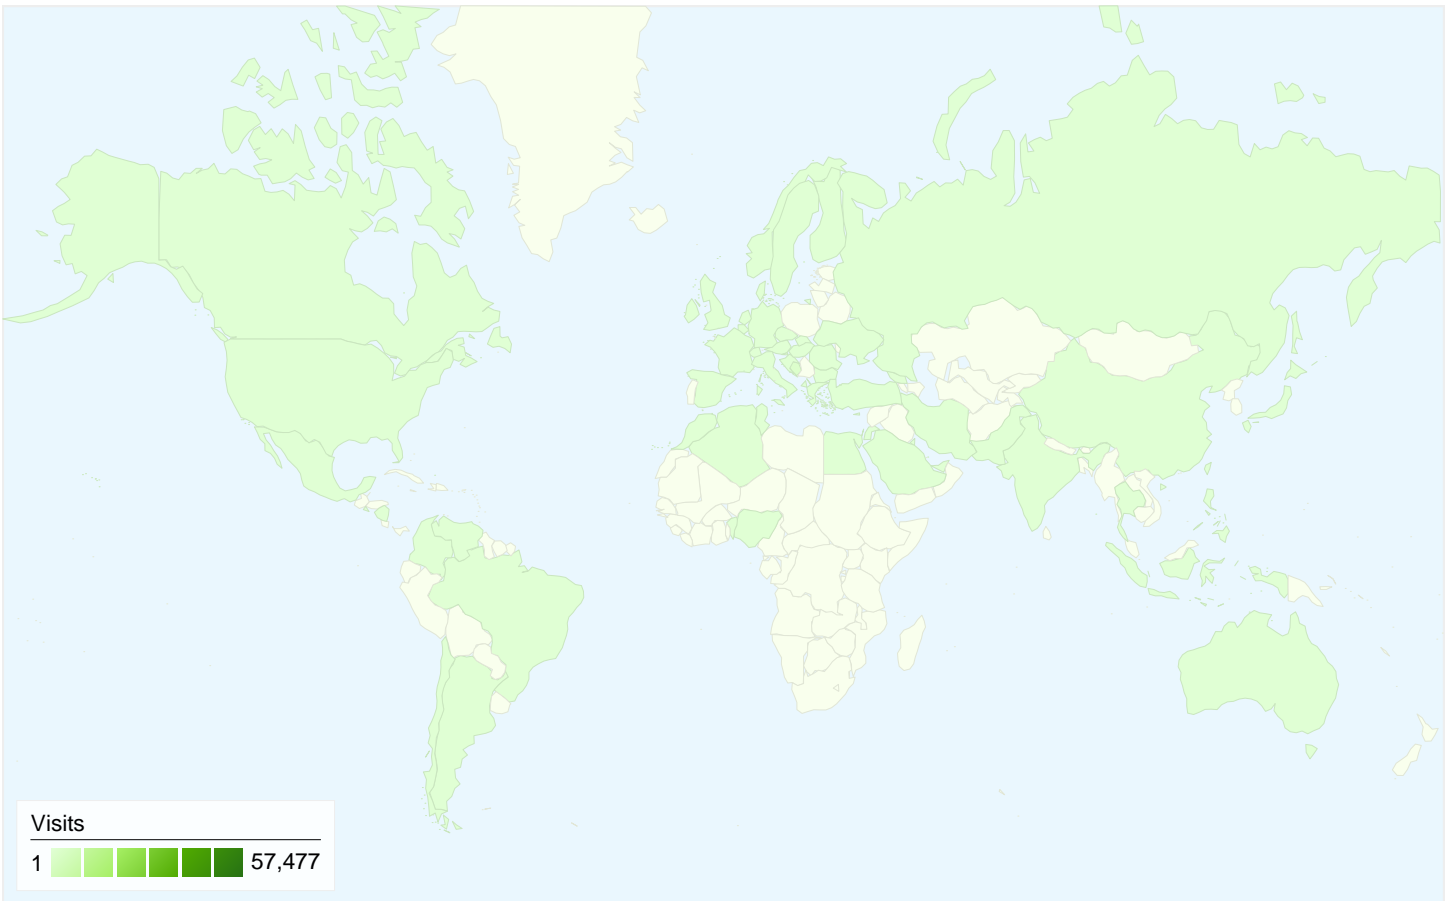

**Visitors**  
**19,535**

**Map Overlay world**

**Traffic Sources Overview**

- **Direct Traffic**  
26,344.00 (43.72%)
- **Search Engines**  
22,470.00 (37.29%)
- **Referring Sites**  
11,448.00 (19.00%)

## 19,535 people visited this site

**60,262** Visits

**19,535** Absolute Unique Visitors

**177,022** Pageviews

**2.94** Average Pageviews

**00:02:37** Time on Site

**44.57%** Bounce Rate

**25.11%** New Visits

**All traffic sources sent a total of 60,262 visits**

-  **43.72%** Direct Traffic
-  **19.00%** Referring Sites
-  **37.29%** Search Engines

- **Direct Traffic**  
26,344.00 (43.72%)
- **Search Engines**  
22,470.00 (37.29%)
- **Referring Sites**  
11,448.00 (19.00%)

**60,262 visits came from 66 countries/territories**

**Site Usage**

Country/Territory	Visits	Pages/Visit	Avg. Time on Site	% New Visits	Bounce Rate
<b>Visits</b> <b>60,262</b> % of Site Total: 100.00%	<b>Pages/Visit</b> <b>2.94</b> Site Avg: 2.94 (0.00%)	<b>Avg. Time on Site</b> <b>00:02:37</b> Site Avg: 00:02:37 (0.00%)	<b>% New Visits</b> <b>25.15%</b> Site Avg: 25.11% (0.18%)	<b>Bounce Rate</b> <b>44.57%</b> Site Avg: 44.57% (0.00%)	
Serbia	57,477	2.95	00:02:39	23.12%	44.00%
Bosnia and Herzegovina	1,361	2.42	00:02:21	65.61%	55.47%
Montenegro	416	2.82	00:02:15	67.31%	47.84%
Germany	169	2.88	00:00:55	23.67%	63.31%
Croatia	151	4.45	00:02:55	82.78%	60.93%
Macedonia	123	2.80	00:01:50	88.62%	57.72%
Norway	115	2.20	00:02:49	47.83%	48.70%
United States	100	2.81	00:01:54	75.00%	64.00%
Slovenia	24	2.42	00:03:25	91.67%	58.33%