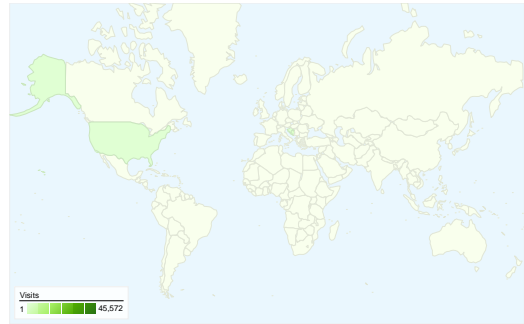

Site Usage

48,537 Visits

47.15% Bounce Rate

130,878 Pageviews

00:03:00 Avg. Time on Site

2.70 Pages/Visit

29.09% % New Visits

Visitors Overview

Visitors
17,986

Map Overlay world

Traffic Sources Overview

- **Direct Traffic**
21,888.00 (45.10%)
- **Search Engines**
17,911.00 (36.90%)
- **Referring Sites**
8,738.00 (18.00%)

Content Overview

Pages	Pageviews	% Pageviews
/index.php	46,539	35.56%
/vest/14032009/biografije-	4,806	3.67%
/prva/index.php	3,468	2.65%
/prva/zajednicke-	1,779	1.36%
/vest/21032009/vanja-bisercic-	1,762	1.35%

48,537 visits came from 65 countries/territories

Site Usage

Country/Territory	Visits	Pages/Visit	Avg. Time on Site	% New Visits	Bounce Rate
Visits 48,537 % of Site Total: 100.00%	Pages/Visit 2.70 Site Avg: 2.70 (0.00%)	Avg. Time on Site 00:03:00 Site Avg: 00:03:00 (0.00%)	% New Visits 29.16% Site Avg: 29.09% (0.24%)	Bounce Rate 47.15% Site Avg: 47.15% (0.00%)	
Serbia	45,572	2.71	00:03:00	26.70%	46.43%
Bosnia and Herzegovina	1,242	2.25	00:02:07	69.73%	57.81%
Montenegro	413	2.62	00:02:02	70.46%	57.14%
United States	159	2.33	00:10:01	66.04%	58.49%
Croatia	157	1.69	00:00:55	84.71%	76.43%
France	134	2.25	00:02:13	32.09%	58.21%
Macedonia	116	2.25	00:02:20	86.21%	57.76%
Norway	110	2.69	00:18:49	50.91%	40.91%
Slovenia	73	1.82	00:00:51	47.95%	43.84%

Germany	70	4.30	00:01:28	64.29%	64.29%
					1 - 10 of 65

Pages on this site were viewed a total of 130,878 times

 130,878 Pageviews

 107,858 Unique Views

 47.15% Bounce Rate

AdSense Performance

 0 AdSense Page Impressions