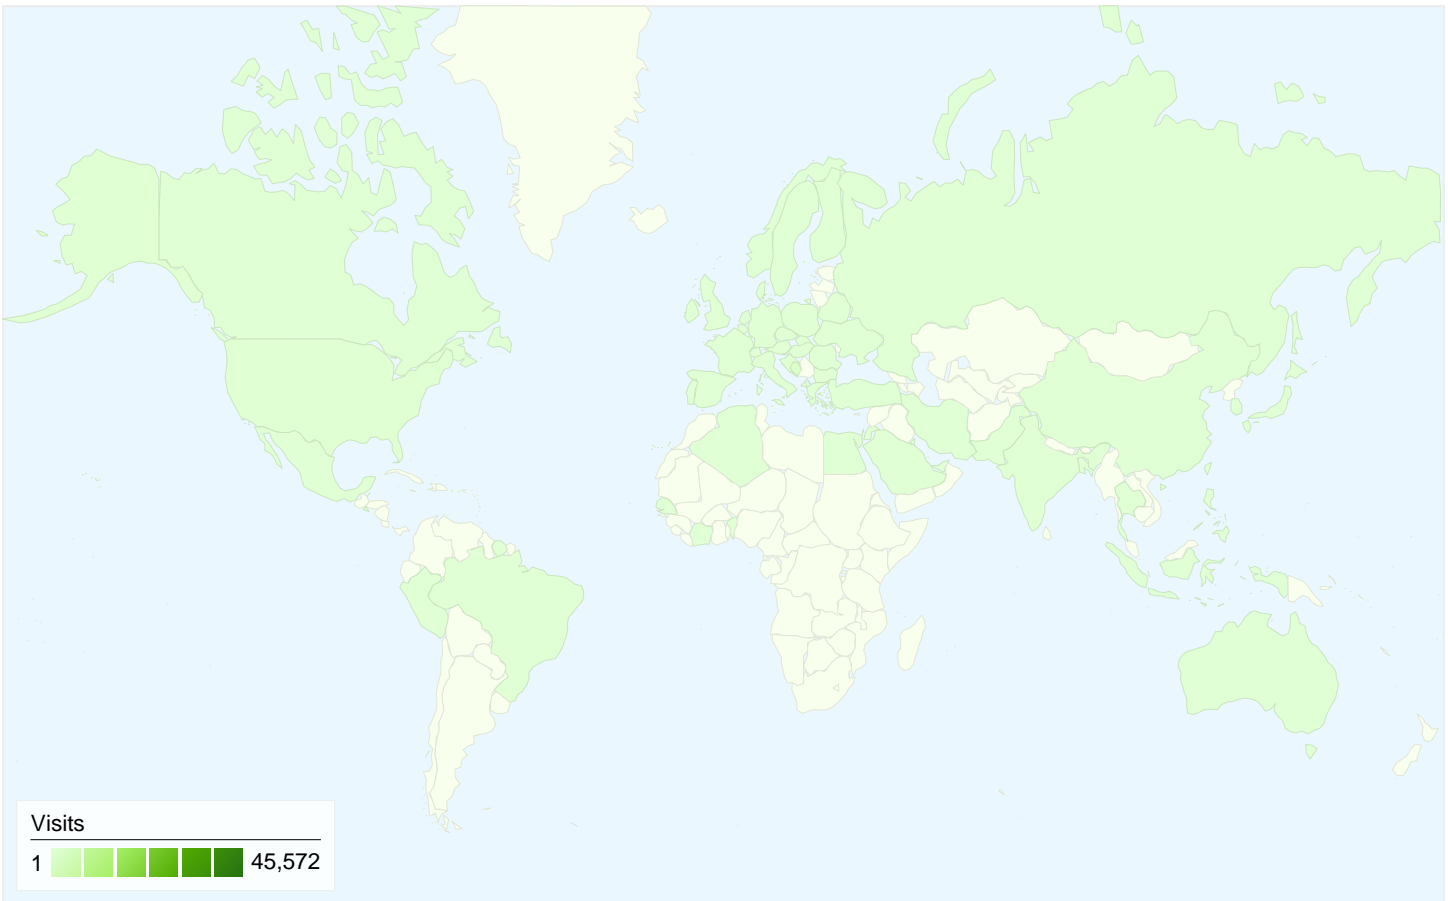

Visitors
17,986

Map Overlay world

Traffic Sources Overview

- **Direct Traffic**
21,888.00 (45.10%)
- **Search Engines**
17,911.00 (36.90%)
- **Referring Sites**
8,738.00 (18.00%)

Content Overview

Pages	Pageviews	% Pageviews
/index.php	46,539	35.56%
/vest/14032009/biografije-	4,806	3.67%
/prva/index.php	3,468	2.65%
/prva/zajednicke-	1,779	1.36%
/vest/21032009/vanja-bisercic-	1,762	1.35%

17,986 people visited this site

48,537 Visits

17,986 Absolute Unique Visitors

130,878 Pageviews

2.70 Average Pageviews

00:03:00 Time on Site

47.15% Bounce Rate

29.09% New Visits

All traffic sources sent a total of 48,537 visits

-  45.10% Direct Traffic
-  18.00% Referring Sites
-  36.90% Search Engines

- **Direct Traffic**
21,888.00 (45.10%)
- **Search Engines**
17,911.00 (36.90%)
- **Referring Sites**
8,738.00 (18.00%)

48,537 visits came from 65 countries/territories

Site Usage

Country/Territory	Visits	Pages/Visit	Avg. Time on Site	% New Visits	Bounce Rate
Visits 48,537 % of Site Total: 100.00%	Pages/Visit 2.70 Site Avg: 2.70 (0.00%)	Avg. Time on Site 00:03:00 Site Avg: 00:03:00 (0.00%)	% New Visits 29.16% Site Avg: 29.09% (0.24%)	Bounce Rate 47.15% Site Avg: 47.15% (0.00%)	
Serbia	45,572	2.71	00:03:00	26.70%	46.43%
Bosnia and Herzegovina	1,242	2.25	00:02:07	69.73%	57.81%
Montenegro	413	2.62	00:02:02	70.46%	57.14%
United States	159	2.33	00:10:01	66.04%	58.49%
Croatia	157	1.69	00:00:55	84.71%	76.43%
France	134	2.25	00:02:13	32.09%	58.21%
Macedonia	116	2.25	00:02:20	86.21%	57.76%
Norway	110	2.69	00:18:49	50.91%	40.91%
Slovenia	73	1.82	00:00:51	47.95%	43.84%