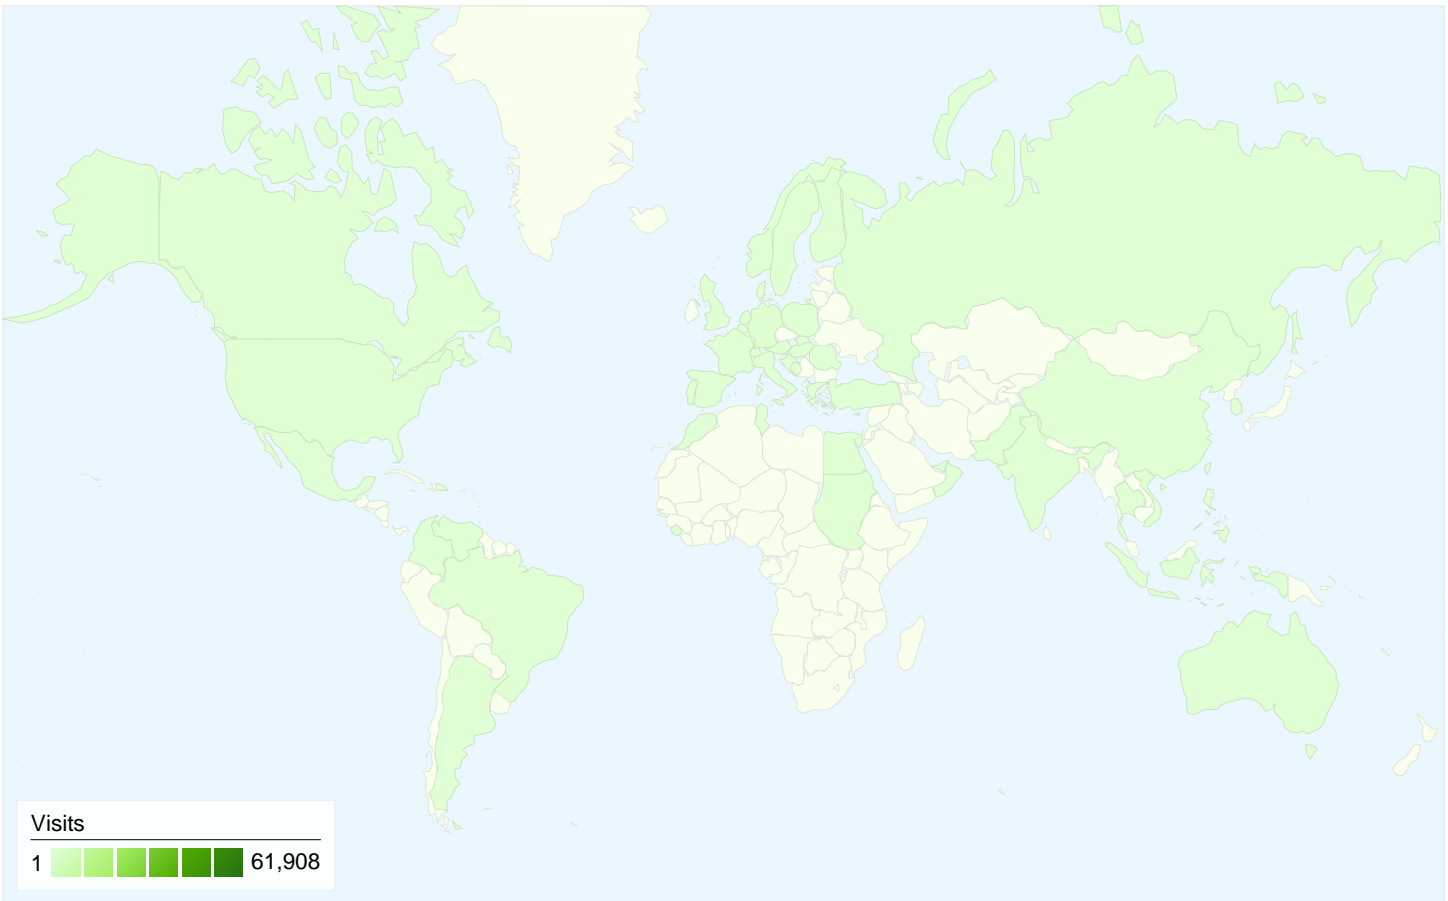

67,660 visits came from 57 countries/territories

Site Usage

Visits	Pages/Visit	Avg. Time on Site	% New Visits	Bounce Rate	
67,660 % of Site Total: 100.00%	2.11 Site Avg: 2.11 (0.00%)	00:02:21 Site Avg: 00:02:21 (0.00%)	16.65% Site Avg: 16.58% (0.45%)	56.64% Site Avg: 56.64% (0.00%)	
Country/Territory	Visits	Pages/Visit	Avg. Time on Site	% New Visits	Bounce Rate
Serbia	61,908	2.12	00:02:12	15.86%	56.46%
(not set)	3,391	2.01	00:01:48	17.22%	58.92%
Bosnia and Herzegovina	506	2.16	00:01:57	36.76%	60.47%
Germany	405	1.86	00:01:24	22.22%	53.58%
Montenegro	327	2.40	00:01:53	31.80%	51.38%
United States	267	1.91	00:00:57	35.58%	60.30%
Austria	211	1.83	00:01:36	23.70%	58.29%
Norway	143	2.10	01:31:57	65.73%	55.24%
Hungary	83	1.61	00:01:11	24.10%	60.24%
Croatia	59	1.71	00:01:01	45.76%	72.88%