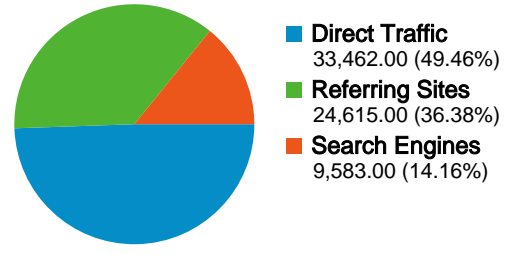

Top Traffic Sources

Sources	Visits	% visits
(direct) ((none))	33,462	49.46%
puskice.co.yu (referral)	14,445	21.35%
google (organic)	9,321	13.78%
puskice.net (referral)	4,707	6.96%
new.facebook.com (referral)	2,152	3.18%

Keywords	Visits	% visits
puskice	4,649	48.51%
fon	615	6.42%
puskice fon	606	6.32%
fakultet organizacionih nauka	324	3.38%
puskice.org	223	2.33%