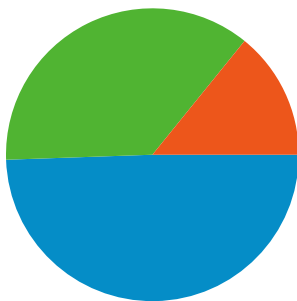

Traffic Sources Overview

- **Direct Traffic**
  33,462.00 (49.46%)
- **Referring Sites**
  24,615.00 (36.38%)
- **Search Engines**
  9,583.00 (14.16%)

Content Overview

Pages	Pageviews	% Pageviews
/index.php	75,961	53.24%
/druga/is.php	5,992	4.20%
/druga/me.php	5,381	3.77%
/dugavest.php?id=1904	2,265	1.59%
/treca/is.php	1,805	1.27%