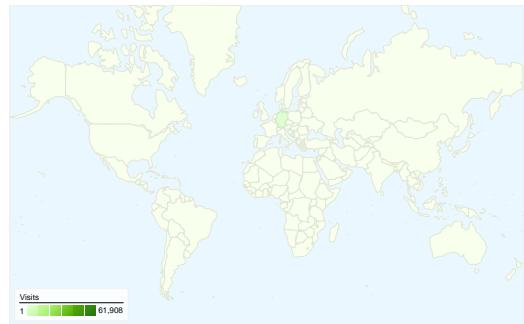

Site Usage

67,660 Visits

56.64% Bounce Rate

142,666 Pageviews

00:02:21 Avg. Time on Site

2.11 Pages/Visit

16.58% % New Visits

Visitors Overview

Visitors
14,756

Map Overlay world

Traffic Sources Overview

- **Direct Traffic**
33,462.00 (49.46%)
- **Referring Sites**
24,615.00 (36.38%)
- **Search Engines**
9,583.00 (14.16%)

Content Overview

Pages	Pageviews	% Pageviews
/index.php	75,961	53.24%
/druga/is.php	5,992	4.20%
/druga/me.php	5,381	3.77%
/dugavest.php?id=1904	2,265	1.59%
/treca/is.php	1,805	1.27%

14,756 people visited this site

67,660 Visits

14,756 Absolute Unique Visitors

142,666 Pageviews

2.11 Average Pageviews

00:02:21 Time on Site

56.64% Bounce Rate

16.58% New Visits

Visits	Pages/Visit	Avg. Time on Site	% New Visits	Bounce Rate	
67,660 % of Site Total: 100.00%	2.11 Site Avg: 2.11 (0.00%)	00:02:21 Site Avg: 00:02:21 (0.00%)	16.65% Site Avg: 16.58% (0.45%)	56.64% Site Avg: 56.64% (0.00%)	
Country/Territory	Visits	Pages/Visit	Avg. Time on Site	% New Visits	Bounce Rate
Serbia	61,908	2.12	00:02:12	15.86%	56.46%
(not set)	3,391	2.01	00:01:48	17.22%	58.92%
Bosnia and Herzegovina	506	2.16	00:01:57	36.76%	60.47%
Germany	405	1.86	00:01:24	22.22%	53.58%
Montenegro	327	2.40	00:01:53	31.80%	51.38%
United States	267	1.91	00:00:57	35.58%	60.30%
Austria	211	1.83	00:01:36	23.70%	58.29%
Norway	143	2.10	01:31:57	65.73%	55.24%
Hungary	83	1.61	00:01:11	24.10%	60.24%
Croatia	59	1.71	00:01:01	45.76%	72.88%