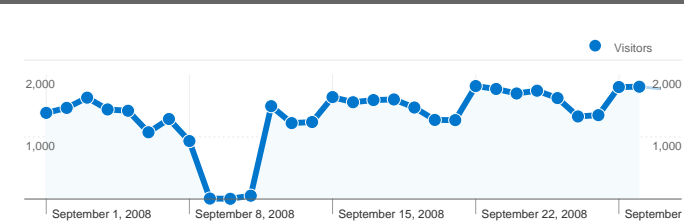

Site Usage

67,660 Visits

56.64% Bounce Rate

142,666 Pageviews

00:02:21 Avg. Time on Site

2.11 Pages/Visit

16.58% % New Visits

Visitors Overview

14,756 people visited this site

67,660 Visits

14,756 Absolute Unique Visitors

142,666 Pageviews

2.11 Average Pageviews

00:02:21 Time on Site

56.64% Bounce Rate

16.58% New Visits

Pages on this site were viewed a total of 142,666 times

142,666 Pageviews

117,521 Unique Views

56.64% Bounce Rate

Top Content

Pages	Pageviews	% Pageviews
/index.php	75,961	53.24%
/druga/is.php	5,992	4.20%
/druga/me.php	5,381	3.77%
/dugavest.php?id=1904	2,265	1.59%
/treca/is.php	1,805	1.27%