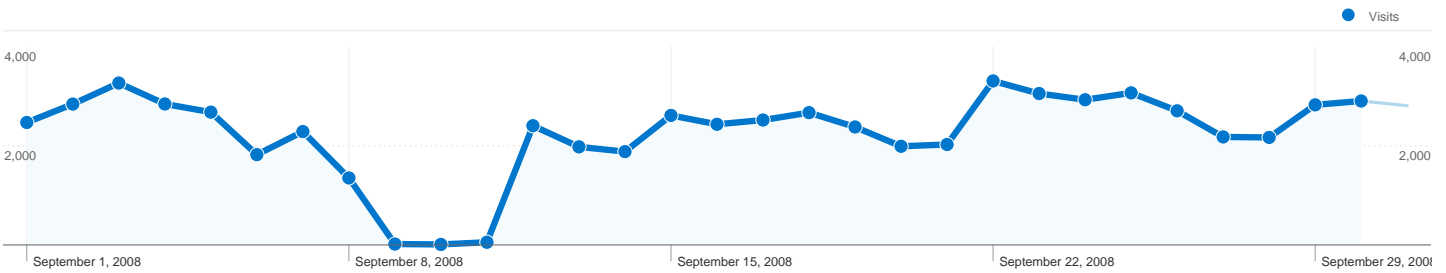

All traffic sources sent a total of 67,660 visits

- **49.46%** Direct Traffic
- **36.38%** Referring Sites
- **14.16%** Search Engines